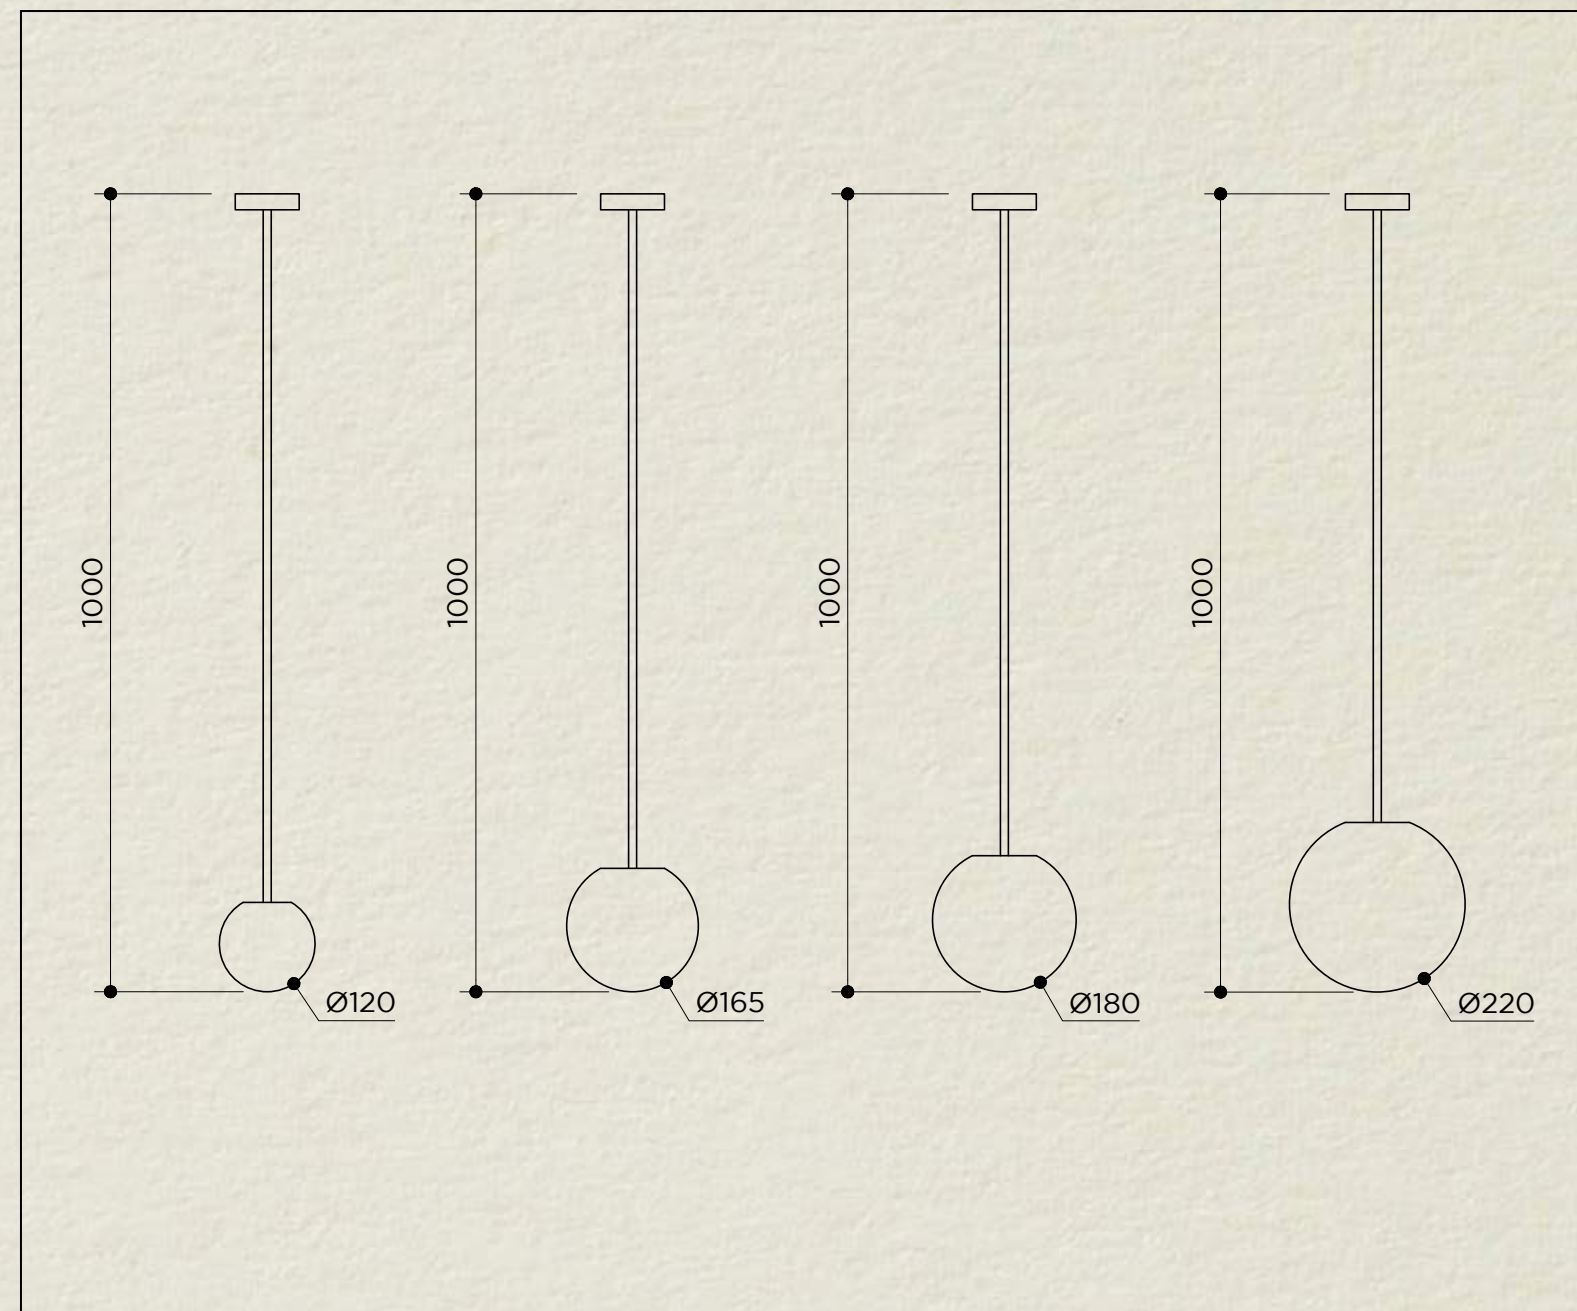

PLANETTE PENDANT (TUBE) ALABASTER

12 / 16,5 / 18 / 22

SKU: ABA.129 / ABA.116 / ABA.117 / ABA.118
 TYPOLOGY: PENDANT LIGHTS
 DIMENSIONS: Ø12 CM / Ø16,5 CM / Ø18 CM / Ø22 CM X (CUSTOM HEIGHT)
 MATERIALS: ALABASTER AND BRASS STRUCTURE
 SOCKET: G9 / G9 / G9 / E27
 WATTAGE: MAX 20 W ONLY LED
 VOLTAGE: 220/240V
 INCLUDED BULB: G9 3,6W 360LM / E27 7W 806LM 2700K
 DIMMABLE LED
 COLLECTION: 2021

BP02

BP03

BP05

RT ball joint