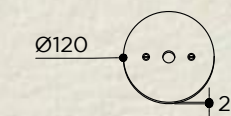

OPTIONS BACKPLATE