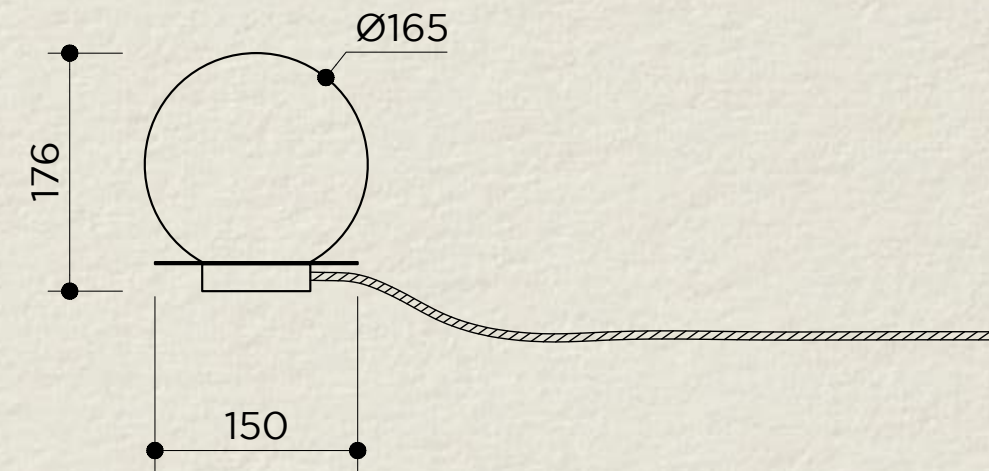

PLANETTE TABLE ALABASTER

SKU: ABA.127
 TYPOLOGY: TABLE LIGHTS
 DIMENSIONS: Ø16,5 CM X 17,6 CM
 MATERIALS: ALABASTER AND BRASS STRUCTURE
 SOCKET: G9
 WATTAGE: MAX 10W ONLY LED
 VOLTAGE: 220/240V
 INCLUDED BULB: G9 3,6W 360LM 2700K DIMMABLE LED
 COLLECTION: 2021
 EXTRA INFO: EU PLUG OR UK PLUG

DIMMER SWITCH

BLACK
 TRANSPARENT

OPTIONS CONNECTION

EU plug

UK plug