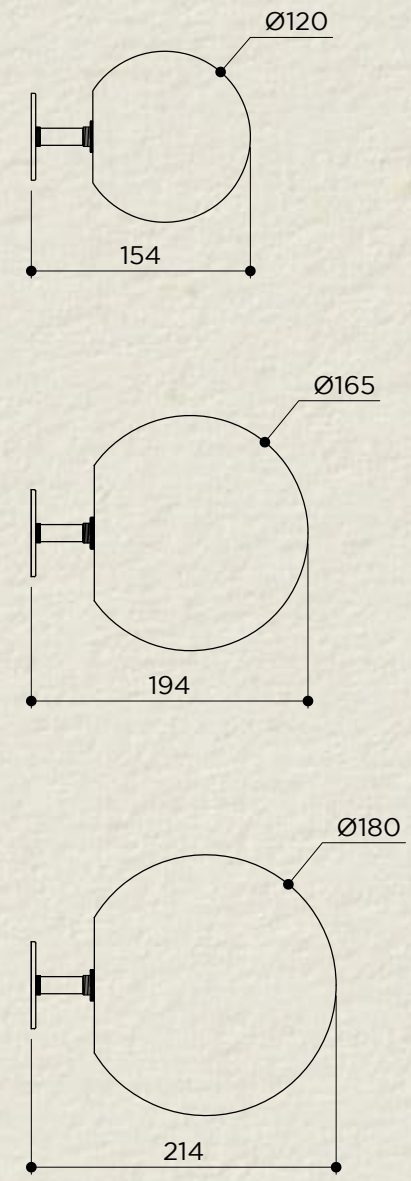

# PLANETTE WALL ALABASTER

12 / 16,5 / 18

SKU: ABA.128 / ABA.120 / ABA.124  
 TYPOLOGY: WALL LIGHTS  
 DIMENSIONS: Ø12 CM / Ø16,5 CM / Ø18 CM  
 MATERIALS: ALABASTER AND BRASS  
 SOCKET: G9  
 WATTAGE: MAX 10W ONLY LED  
 VOLTAGE: 220/240V  
 INCLUDED BULB: G9 3,6W 360LM 2700K DIMMABLE LED  
 COLLECTION: 2021

## OPTIONS BACKPLATE

BP06