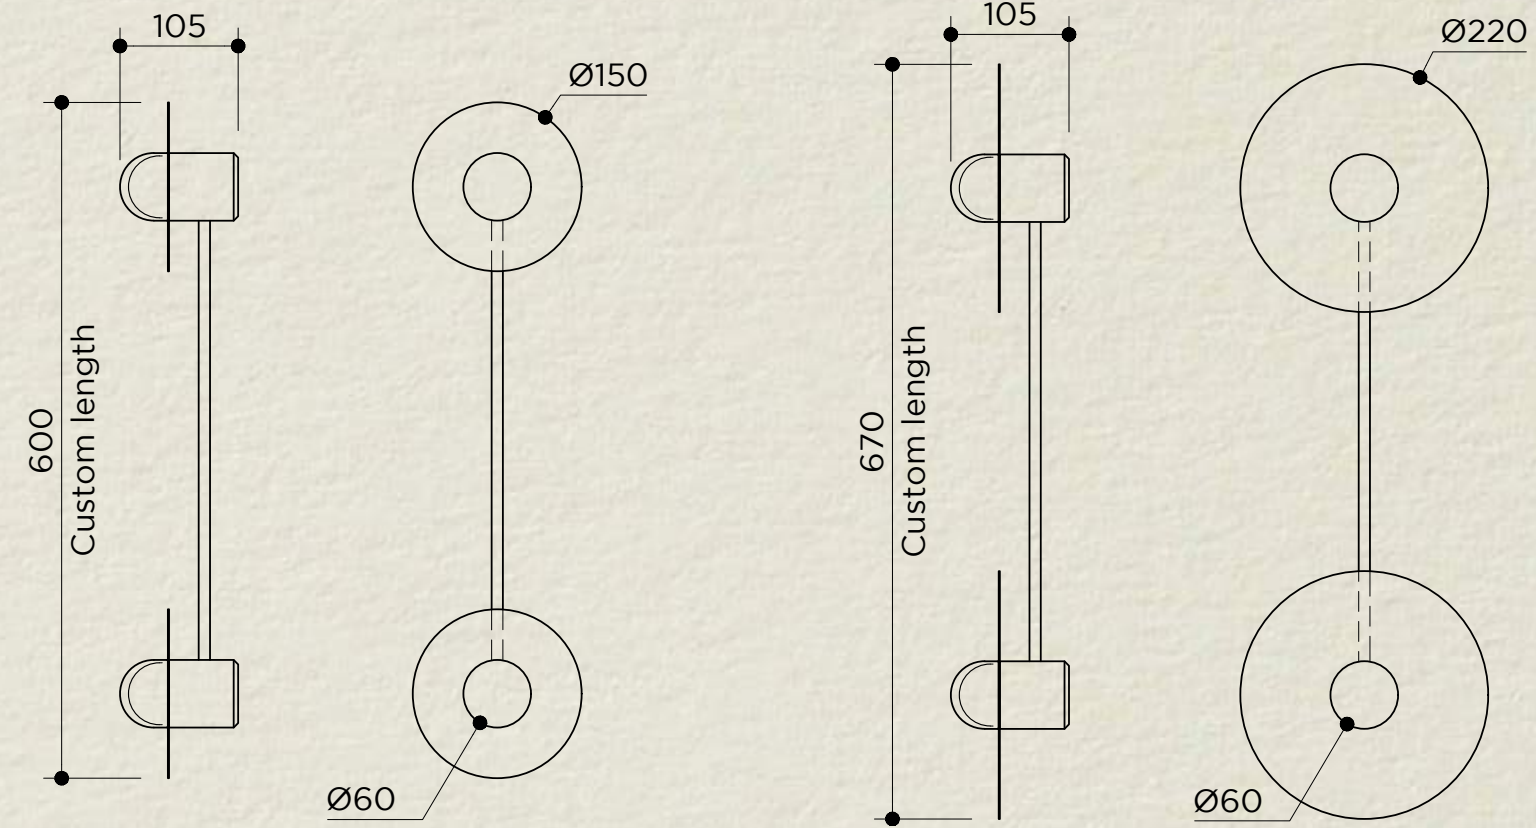

ALBA DOUBLE WALL / XL

SKU: ALB.111 / ALB.131
 TYPOLOGY: WALL LIGHTS
 DIMENSIONS: Ø15 CM X 60 CM X 10,5 CM
 Ø22 CM X 67 CM X 10,5 CM
 MATERIALS: BRASS, 3D PRINTED PLA STRUCTURE AND OPTICAL LENS
 SOCKET: G9
 WATTAGE: MAX 10W ONLY LED
 VOLTAGE: 220/240V
 INCLUDED BULB: G9 2,5W 250LM 2700K DIMMABLE LED
 COLLECTION: 2018

OPTIONS FINISHES

BRASS	GILDED BRONZE GRAPHITE BRUSHED BRASS BRUSHED AGED BRASS BLACKENED BRASS POLISHED BRASS POLISHED NICKEL BRUSHED NICKEL TOTAL MATTE BLACK TOTAL MATTE WHITE
GLASS	CLEAR FROSTED

MOUNTING MEASUREMENTS