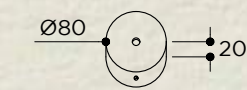

BP02custom