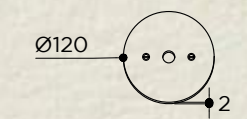

OPTIONS BACKPLATE