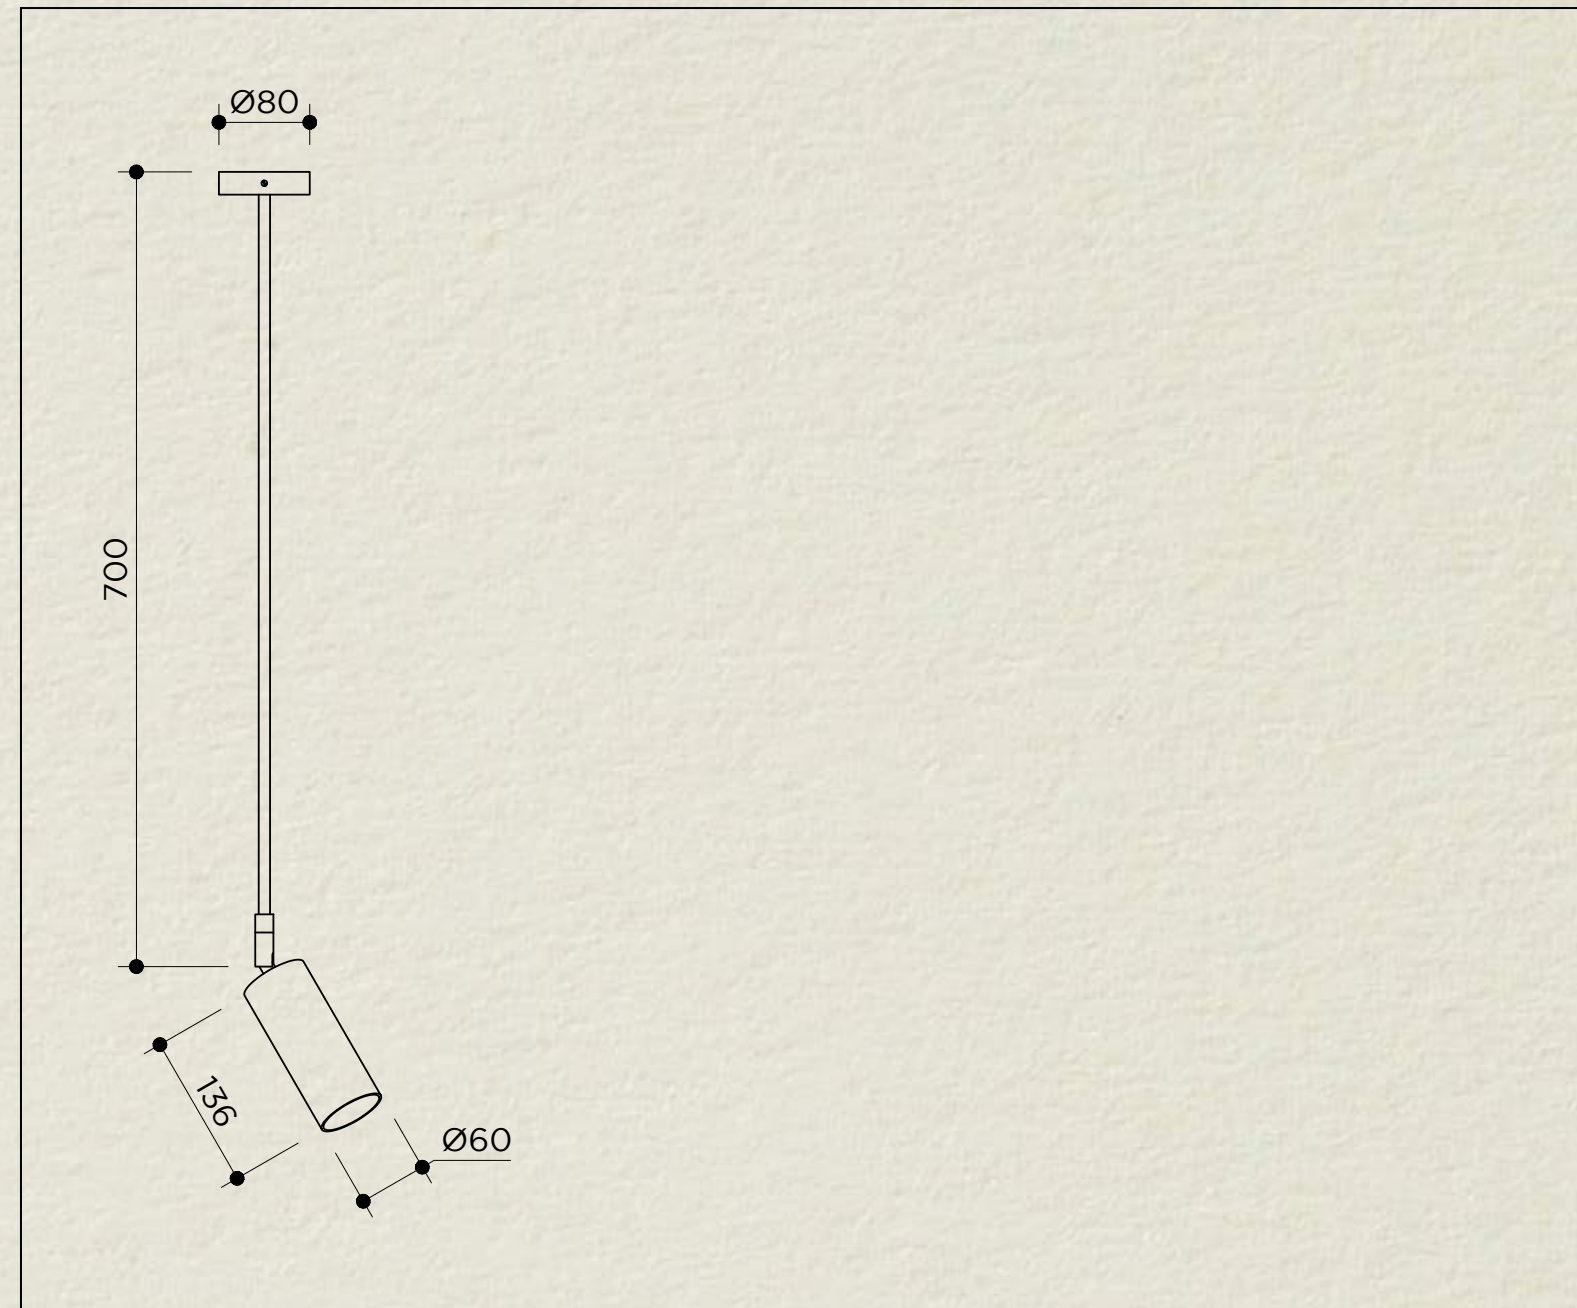

BOOK XL LONG

SKU: BOK.117
 TYPOLOGY: PENDANT LIGHTS
 DIMENSIONS: Ø6 CM X (CUSTOM HEIGHT)
 MATERIALS: BRASS STRUCTURE
 SOCKET: GU10
 WATTAGE: MAX 20W ONLY LED
 VOLTAGE: 220/240V
 INCLUDED BULB: GU10 4.8W 575LM 36° 2700K DIMMABLE LED
 COLLECTION: 2020