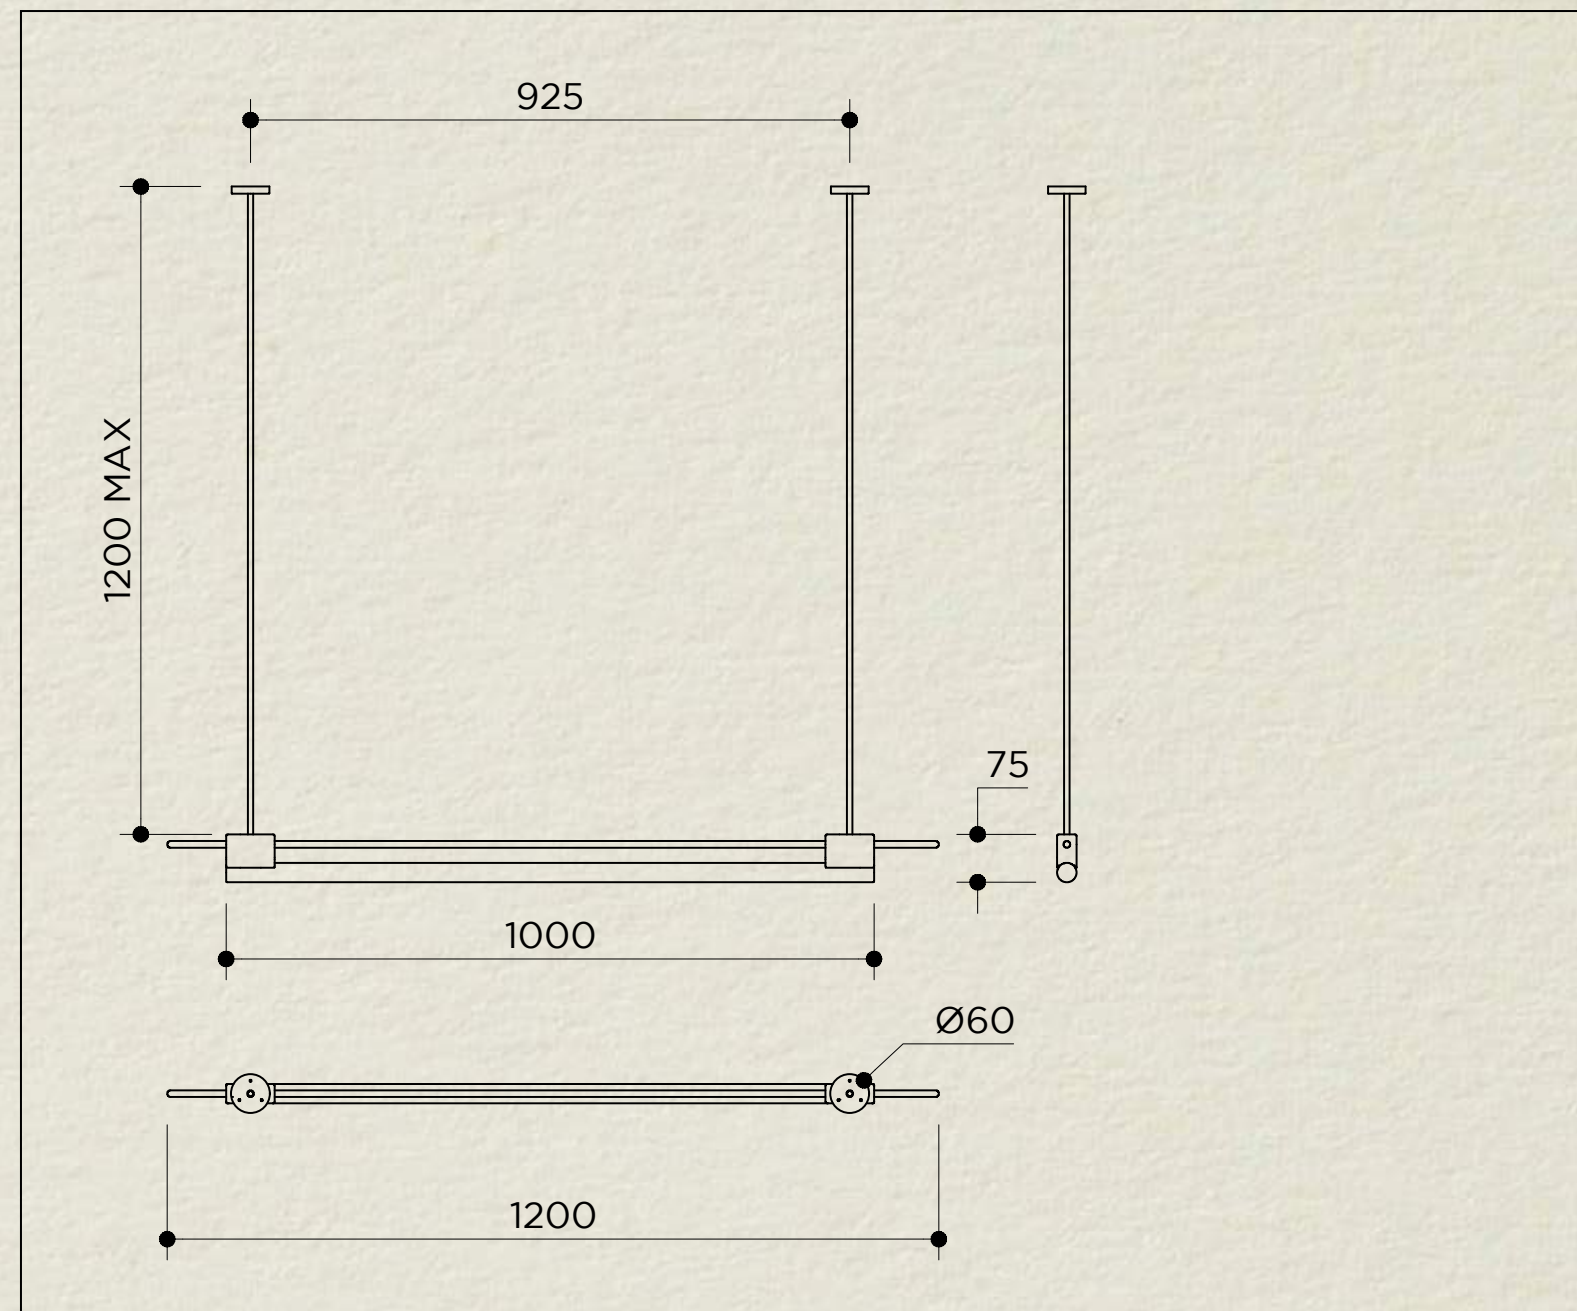

TUBUS PENDANT

SKU: TUB.113
 TYPOLOGY: PENDANT LIGHTS
 DIMENSIONS: 120 CM X 3,2 CM X (CUSTOM HEIGHT)
 MATERIALS: BRASS AND 3D PRINTED PLA STRUCTURE
 SOCKET: S14S
 WATTAGE: MAX 10W ONLY LED
 VOLTAGE: 220/240V
 INCLUDED BULB: S14S 100 CM LEDINESTRA 9,9W 1055LM
 2700K DIMMABLE LED
 COLLECTION: 2018

OPTIONS BACKPLATE