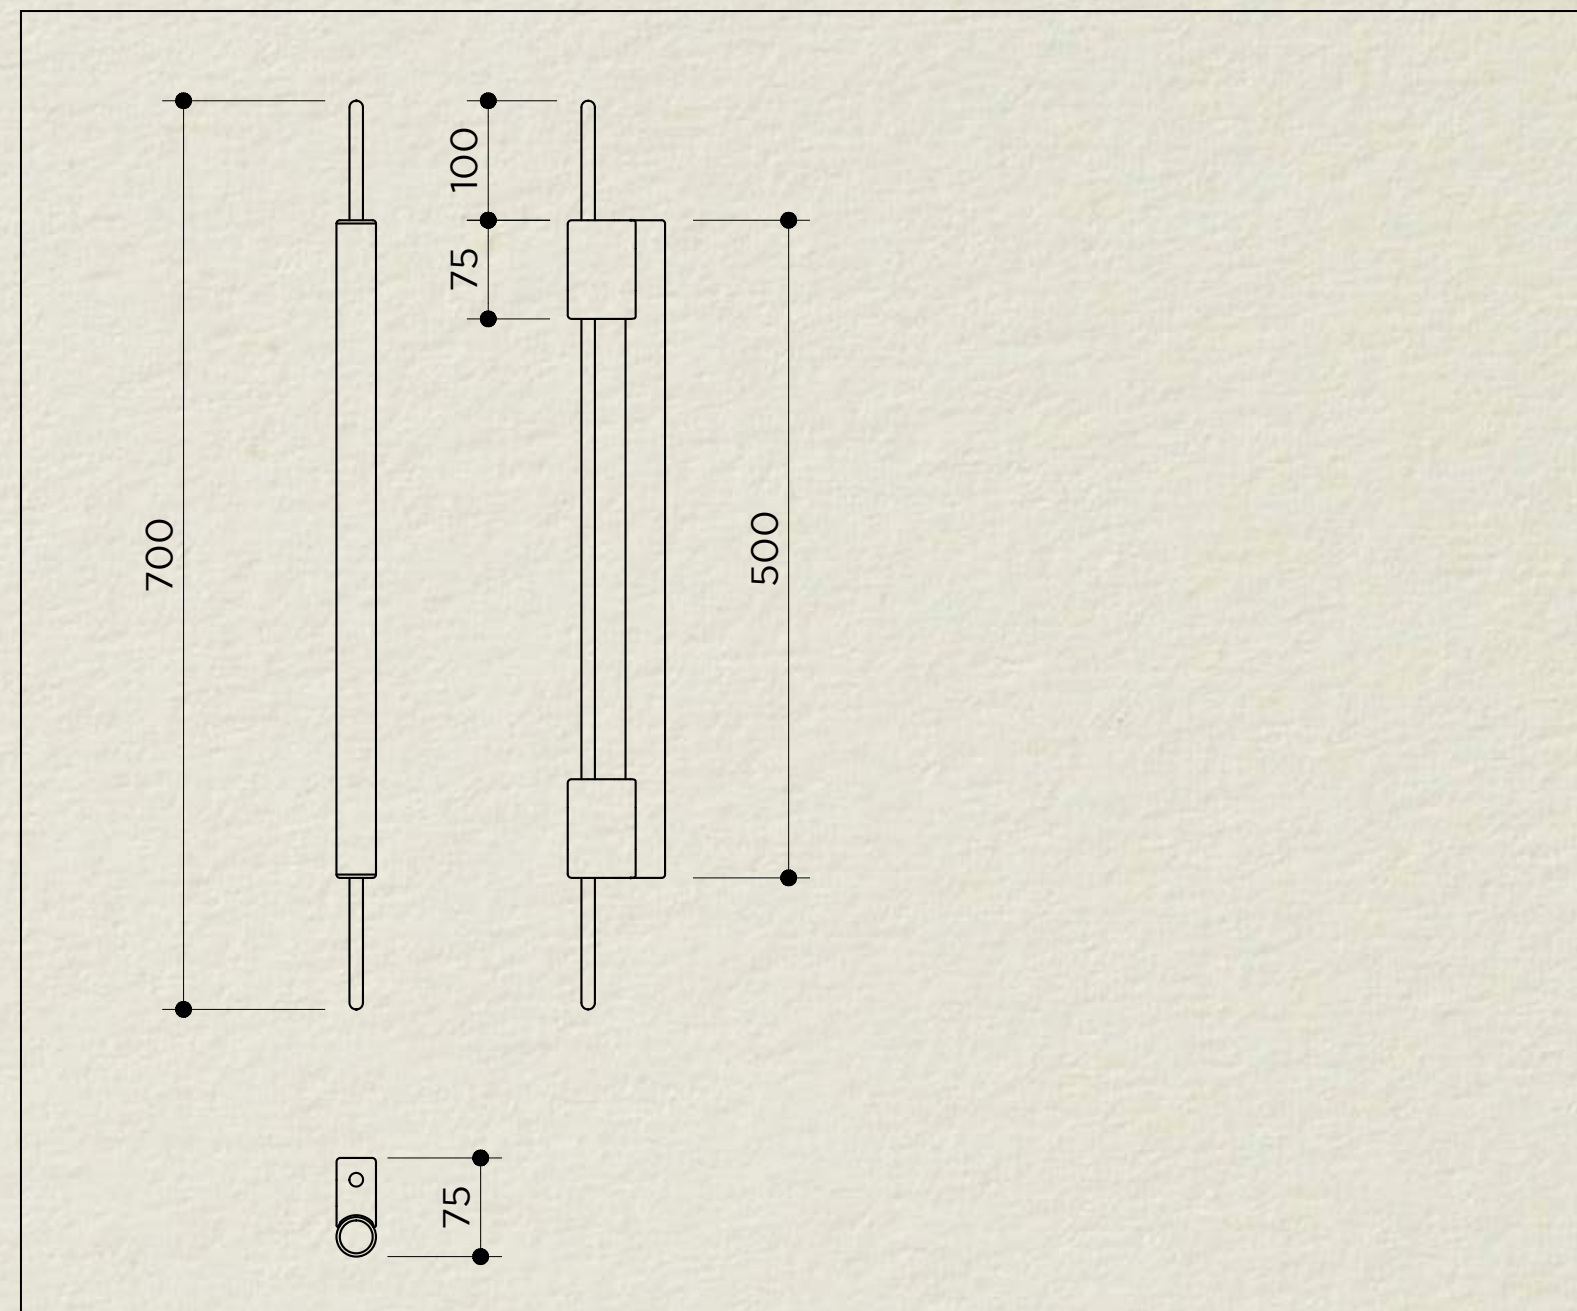

TUBUS 30

SKU: TUB.110
TYPOLOGY: WALL LIGHTS
DIMENSIONS: 30 CM X 3,2 CM X 7,5 CM
MATERIALS: BRASS AND 3D PRINTED PLA STRUCTURE
SOCKET: S14D
WATTAGE: MAX 10W ONLY LED
VOLTAGE: 220/240V
INCLUDED BULB: S14D 30 CM LEDINESTRA 3,1W 275LM
2700K DIMMABLE LED
COLLECTION: 2018

MOUNTING MEASUREMENTS

TUBUS 50

SKU: TUB.111
TYPOLOGY: WALL LIGHTS
DIMENSIONS: 50 CM X 3,2 CM X 7,5 CM
MATERIALS: BRASS AND 3D PRINTED PLA STRUCTURE
SOCKET: S14D
WATTAGE: MAX 10W ONLY LED
VOLTAGE: 220/240V
INCLUDED BULB: S14D 50 CM LEDINESTRA 4,9W 470LM
2700K DIMMABLE LED
COLLECTION: 2018

MOUNTING MEASUREMENTS

TUBUS 70

SKU: TUB.112
 TYPOLOGY: WALL LIGHTS
 DIMENSIONS: 70 CM X 3,2 CM X 7,5 CM
 MATERIALS: BRASS AND 3D PRINTED PLA STRUCTURE
 SOCKET: S14S
 WATTAGE: MAX 10W ONLY LED
 VOLTAGE: 220/240V
 INCLUDED BULB: S14S 50 CM LEDINESTRA 4,9W 470LM
 2700K DIMMABLE LED
 COLLECTION: 2018

MOUNTING MEASUREMENTS