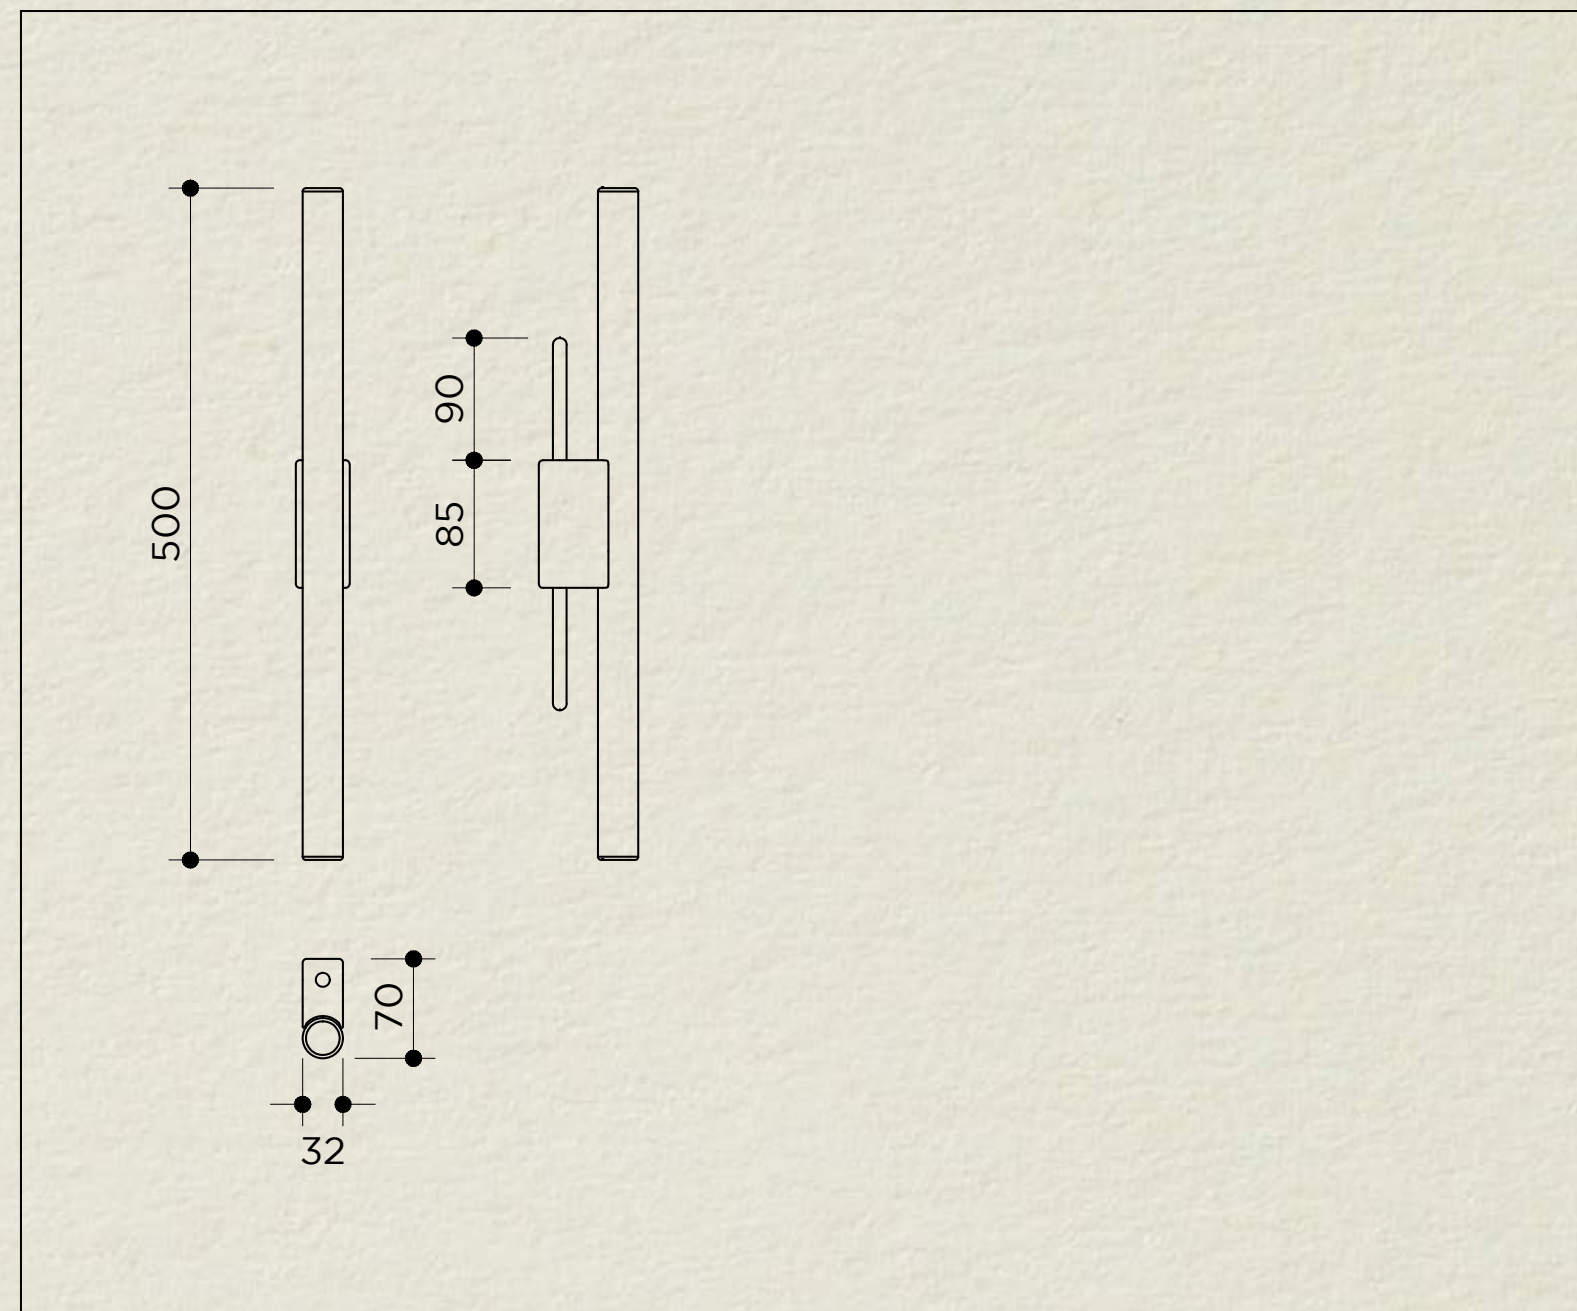

TUBUS 30

SKU: TUB.110
TYPOLOGY: WALL LIGHTS
DIMENSIONS: 30 CM X 3,2 CM X 7,5 CM
MATERIALS: BRASS AND 3D PRINTED PLA STRUCTURE
SOCKET: S14D
WATTAGE: MAX 10W ONLY LED
VOLTAGE: 220/240V
INCLUDED BULB: S14D 30 CM LEDINESTRA 3,1W 275LM
2700K DIMMABLE LED
COLLECTION: 2018

MOUNTING MEASUREMENTS

TUBUS 50

SKU: TUB.111
TYPOLOGY: WALL LIGHTS
DIMENSIONS: 50 CM X 3,2 CM X 7,5 CM
MATERIALS: BRASS AND 3D PRINTED PLA STRUCTURE
SOCKET: S14D
WATTAGE: MAX 10W ONLY LED
VOLTAGE: 220/240V
INCLUDED BULB: S14D 50 CM LEDINESTRA 4,9W 470LM
2700K DIMMABLE LED
COLLECTION: 2018

MOUNTING MEASUREMENTS

TUBUS 70

SKU: TUB.112
 TYPOLOGY: WALL LIGHTS
 DIMENSIONS: 70 CM X 3,2 CM X 7,5 CM
 MATERIALS: BRASS AND 3D PRINTED PLA STRUCTURE
 SOCKET: S14S
 WATTAGE: MAX 10W ONLY LED
 VOLTAGE: 220/240V
 INCLUDED BULB: S14S 50 CM LEDINESTRA 4,9W 470LM
 2700K DIMMABLE LED
 COLLECTION: 2018

MOUNTING MEASUREMENTS