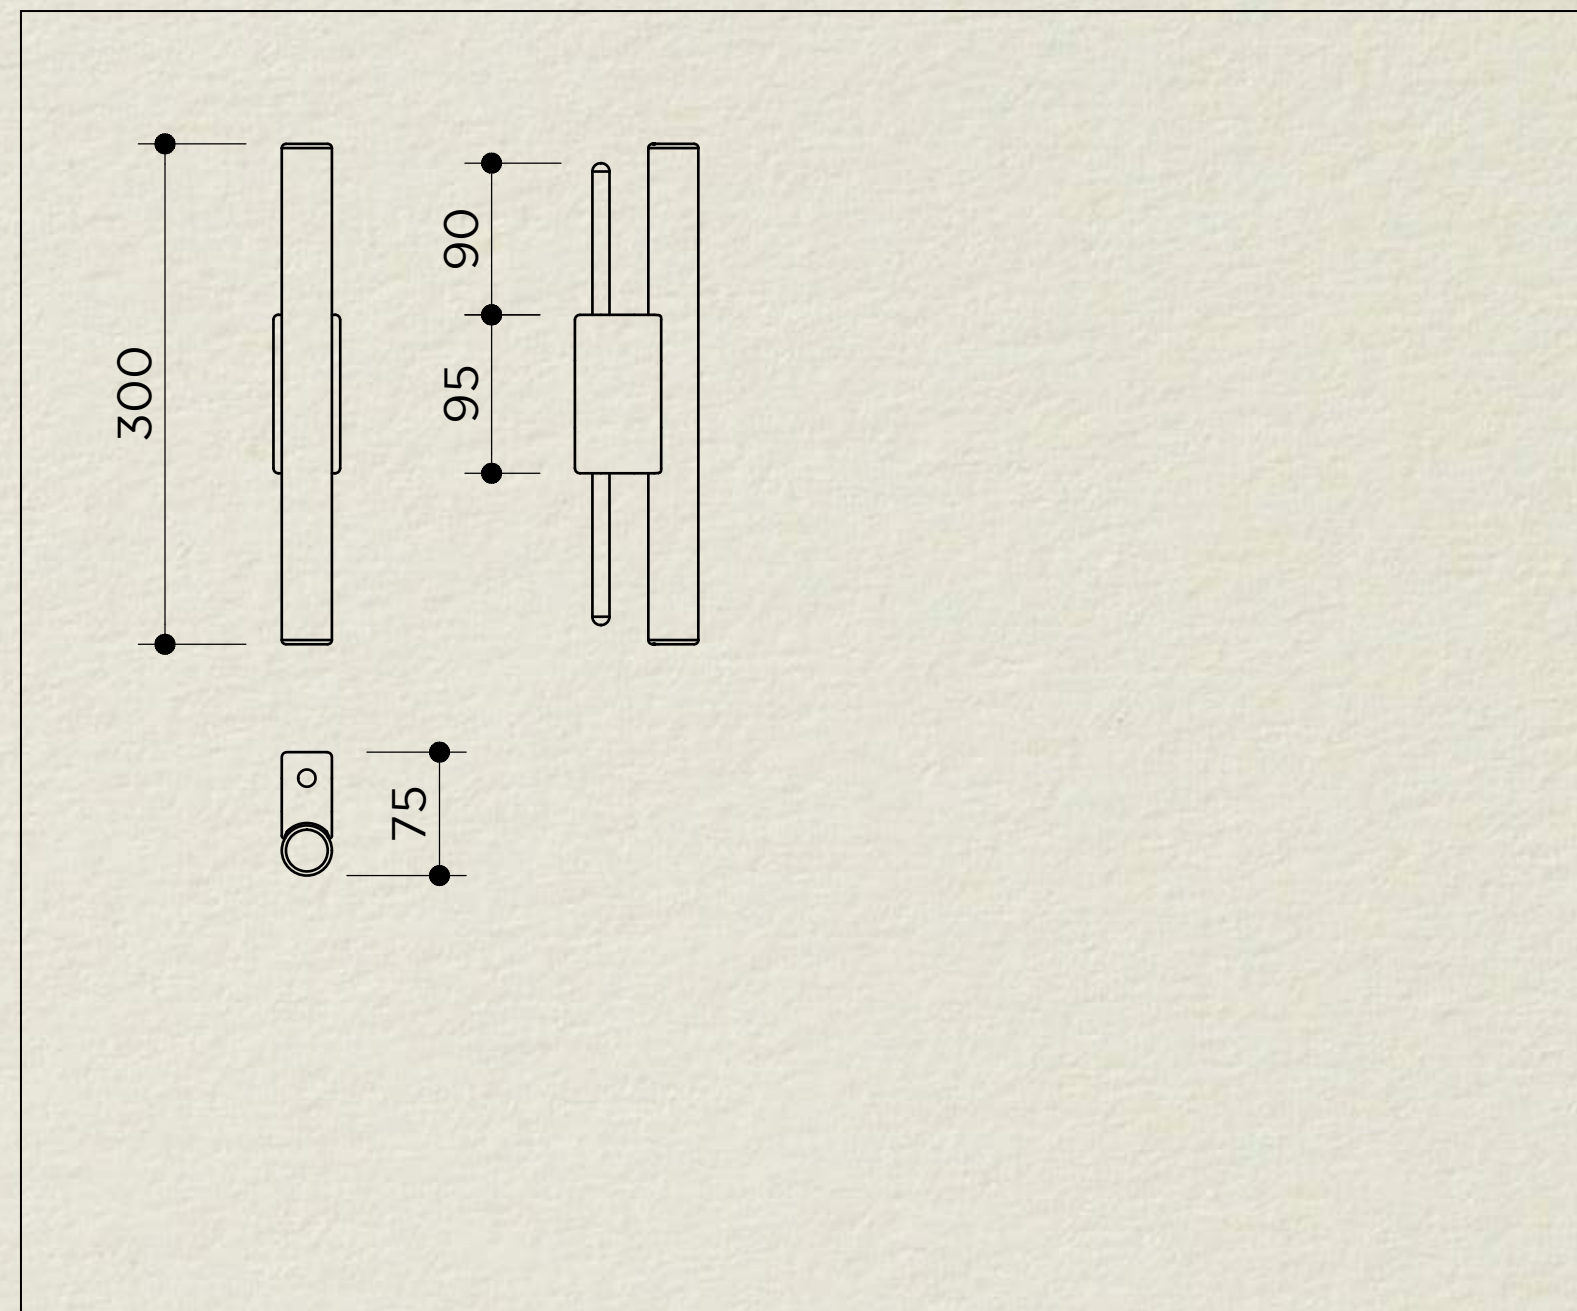

TUBUS 30

SKU: TUB.110
TYPOLOGY: WALL LIGHTS
DIMENSIONS: 30 CM X 3,2 CM X 7,5 CM
MATERIALS: BRASS AND 3D PRINTED PLA STRUCTURE
SOCKET: S14D
WATTAGE: MAX 10W ONLY LED
VOLTAGE: 220/240V
INCLUDED BULB: S14D 30 CM LEDINESTRA 3,1W 275LM
2700K DIMMABLE LED
COLLECTION: 2018

MOUNTING MEASUREMENTS

TUBUS 50

SKU: TUB.111
TYPOLOGY: WALL LIGHTS
DIMENSIONS: 50 CM X 3,2 CM X 7,5 CM
MATERIALS: BRASS AND 3D PRINTED PLA STRUCTURE
SOCKET: S14D
WATTAGE: MAX 10W ONLY LED
VOLTAGE: 220/240V
INCLUDED BULB: S14D 50 CM LEDINESTRA 4,9W 470LM
2700K DIMMABLE LED
COLLECTION: 2018

MOUNTING MEASUREMENTS

TUBUS 70

SKU: TUB.112
 TYPOLOGY: WALL LIGHTS
 DIMENSIONS: 70 CM X 3,2 CM X 7,5 CM
 MATERIALS: BRASS AND 3D PRINTED PLA STRUCTURE
 SOCKET: S14S
 WATTAGE: MAX 10W ONLY LED
 VOLTAGE: 220/240V
 INCLUDED BULB: S14S 50 CM LEDINESTRA 4,9W 470LM
 2700K DIMMABLE LED
 COLLECTION: 2018

MOUNTING MEASUREMENTS