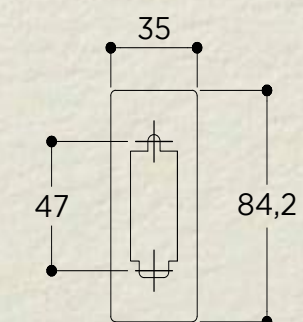

TUBUS 30

SKU: TUB.110
TYPOLOGY: WALL LIGHTS
DIMENSIONS: 30 CM X 3,2 CM X 7,5 CM
MATERIALS: BRASS AND 3D PRINTED PLA STRUCTURE
SOCKET: S14D
WATTAGE: MAX 10W ONLY LED
VOLTAGE: 220/240V
INCLUDED BULB: S14D 30 CM LEDINESTRA 3,1W 275LM
2700K DIMMABLE LED
COLLECTION: 2018

MOUNTING MEASUREMENTS

TUBUS 50

SKU: TUB.111
TYPOLOGY: WALL LIGHTS
DIMENSIONS: 50 CM X 3,2 CM X 7,5 CM
MATERIALS: BRASS AND 3D PRINTED PLA STRUCTURE
SOCKET: S14D
WATTAGE: MAX 10W ONLY LED
VOLTAGE: 220/240V
INCLUDED BULB: S14D 50 CM LEDINESTRA 4,9W 470LM
2700K DIMMABLE LED
COLLECTION: 2018

MOUNTING MEASUREMENTS

TUBUS 70

SKU: TUB.112
 TYPOLOGY: WALL LIGHTS
 DIMENSIONS: 70 CM X 3,2 CM X 7,5 CM
 MATERIALS: BRASS AND 3D PRINTED PLA STRUCTURE
 SOCKET: S14S
 WATTAGE: MAX 10W ONLY LED
 VOLTAGE: 220/240V
 INCLUDED BULB: S14S 50 CM LEDINESTRA 4,9W 470LM
 2700K DIMMABLE LED
 COLLECTION: 2018