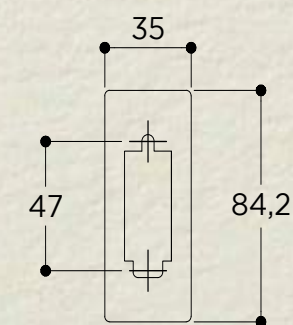

MOUNTING MEASUREMENTS

TUBUS 50

SKU: TUB.111
TYPOLOGY: WALL LIGHTS
DIMENSIONS: 50 CM X 3,2 CM X 7,5 CM
MATERIALS: BRASS AND 3D PRINTED PLA STRUCTURE
SOCKET: S14D
WATTAGE: MAX 10W ONLY LED
VOLTAGE: 220/240V
INCLUDED BULB: S14D 50 CM LEDINESTRA 4,9W 470LM
2700K DIMMABLE LED
COLLECTION: 2018

MOUNTING MEASUREMENTS

TUBUS 70

SKU: TUB.112
 TYPOLOGY: WALL LIGHTS
 DIMENSIONS: 70 CM X 3,2 CM X 7,5 CM
 MATERIALS: BRASS AND 3D PRINTED PLA STRUCTURE
 SOCKET: S14S
 WATTAGE: MAX 10W ONLY LED
 VOLTAGE: 220/240V
 INCLUDED BULB: S14S 50 CM LEDINESTRA 4,9W 470LM
 2700K DIMMABLE LED
 COLLECTION: 2018