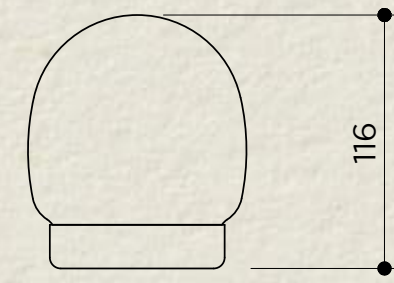

# NUVOL SIMPLE WALL

SKU: NUV.110  
TYPOLOGY: WALL LIGHTS  
DIMENSIONS: Ø10 CM X 11,6 CM  
MATERIALS: BRASS STRUCTURE AND OPAL GLASS  
SOCKET: G9  
WATTAGE: MAX 10W ONLY LED  
VOLTAGE: 220/240V  
INCLUDED BULB: G9 3,6W 360LM 2700K DIMMABLE LED  
COLLECTION: 2018