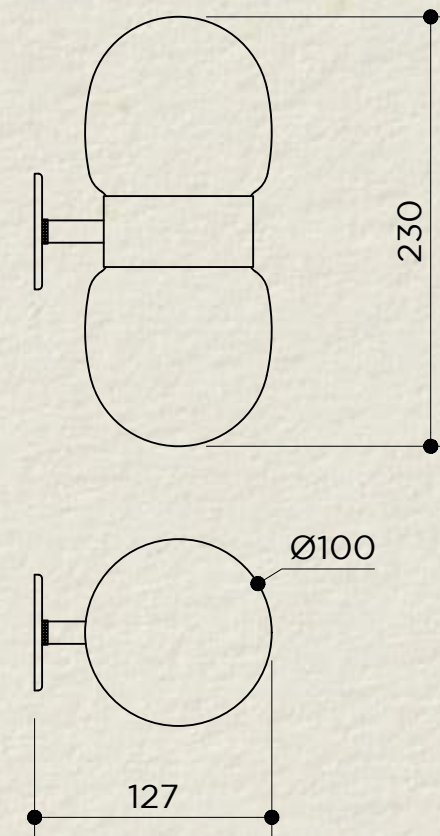

NUVOL DOUBLE WALL

SKU: NUV.122
 TYPOLOGY: WALL LIGHTS
 DIMENSIONS: Ø10 CM X 23 CM X 12,7 CM
 MATERIALS: BRASS STRUCTURE AND OPAL GLASS
 SOCKET: G9
 WATTAGE: MAX 10W ONLY LED
 VOLTAGE: 220/240V
 INCLUDED BULB: G9 3,6W 360LM 2700K DIMMABLE LED
 COLLECTION: 2018

OPTIONS BACKPLATE

BP06