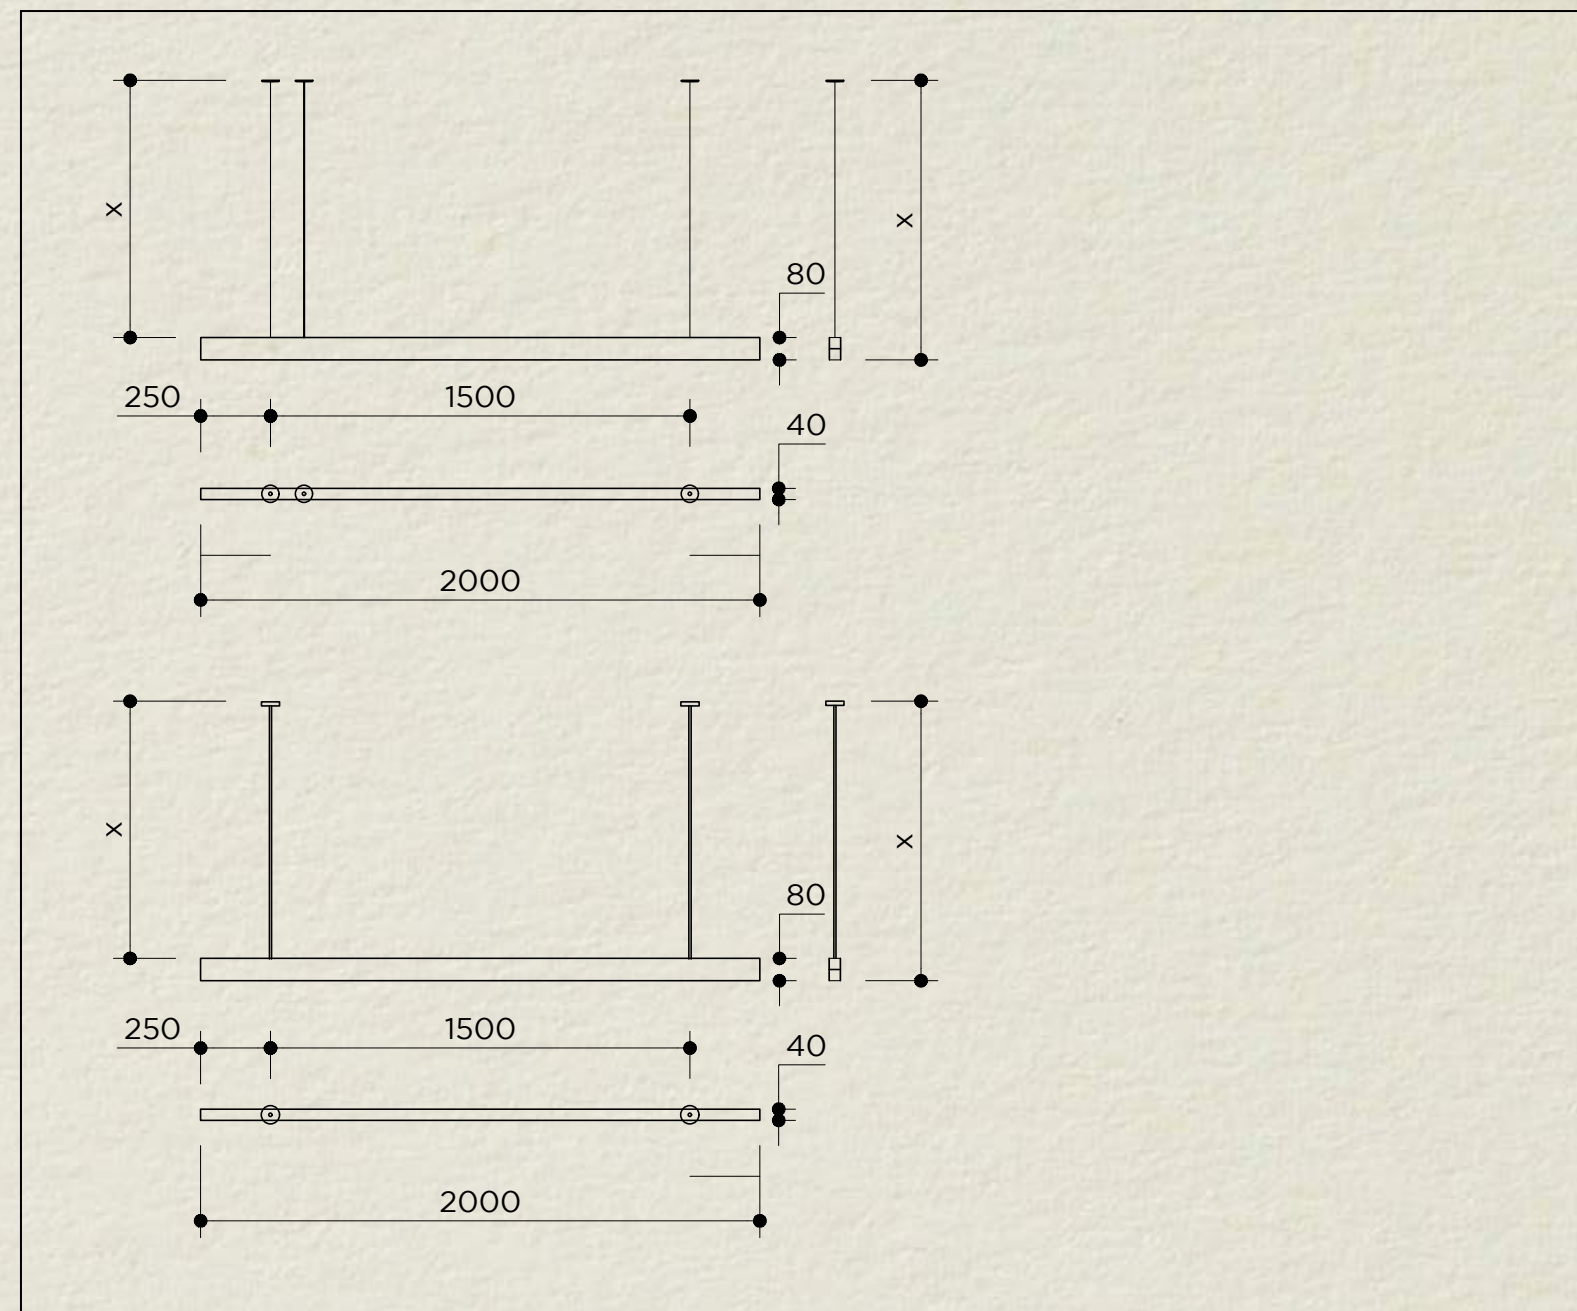

H PENDANT LAMP 2 BY OHLAB

SKU: OOH.110
 TYPOLOGY: PENDANT LIGHTS
 DIMENSIONS: 200 CM X 4,5 CM X (CUSTOM HEIGHT)
 MATERIALS: BRASS STRUCTURE, TUBES OR TENSIONERS
 POWER 220V: 30W 2850LM LED STRIP (PER SIDE)
 POWER 24V: 28W 4340LM LED STRIP (PER SIDE)
 COLLECTION: 2021

OPTIONS FINISHES

BRASS	BRUSHED BRASS BRUSHED AGED BRASS BLACKENED BRASS
CABLE	NATURAL LINEN GOLDEN SLATE GREY BANDA BLACK

MOUNTING MEASUREMENTS

BP05

BP06

H PENDANT LAMP 2,5 BY OHLAB

SKU: OOH.111
 TYPOLOGY: PENDANT LIGHTS
 DIMENSIONS: 250 CM X 4,5 CM X (CUSTOM HEIGHT)
 MATERIALS: BRASS STRUCTURE, TUBES OR TENSIONERS
 POWER 220V: 37,5W 3563LM LED STRIP (PER SIDE)
 POWER 24V: 35W 5425LM LED STRIP (PER SIDE)
 COLLECTION: 2021

OPTIONS FINISHES

BRASS
 BRUSHED BRASS
 BRUSHED AGED BRASS
 BLACKENED BRASS

CABLE
 NATURAL LINEN
 GOLDEN
 SLATE GREY
 BANDA BLACK

MOUNTING MEASUREMENTS

BP05

BP06

H PENDANT LAMP 3 BY OHLAB

SKU: OOH.112
 TYPOLOGY: PENDANT LIGHTS
 DIMENSIONS: 300 CM X 4,5 CM X (CUSTOM HEIGHT)
 MATERIALS: BRASS STRUCTURE, TUBES OR TENSIONERS
 POWER 220V: 45W 4275LM LED STRIP (PER SIDE)
 POWER 24V: 42W 6510LM LED STRIP (PER SIDE)
 COLLECTION: 2021