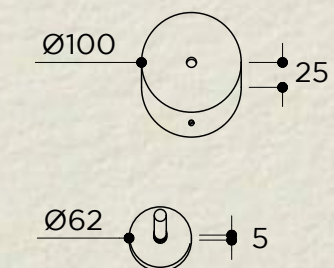

H PENDANT LAMP 2 BY OHLAB

SKU: OOH.110
 TYPOLOGY: PENDANT LIGHTS
 DIMENSIONS: 200 CM X 4,5 CM X (CUSTOM HEIGHT)
 MATERIALS: BRASS STRUCTURE, TUBES OR TENSIONERS
 POWER 220V: 30W 2850LM LED STRIP (PER SIDE)
 POWER 24V: 28W 4340LM LED STRIP (PER SIDE)
 COLLECTION: 2021

OPTIONS FINISHES

BRASS	BRUSHED BRASS BRUSHED AGED BRASS BLACKENED BRASS
CABLE	NATURAL LINEN GOLDEN SLATE GREY BANDA BLACK

MOUNTING MEASUREMENTS

BP05

BP06

H PENDANT LAMP 2,5 BY OHLAB

SKU: OOH.111
 TYPOLOGY: PENDANT LIGHTS
 DIMENSIONS: 250 CM X 4,5 CM X (CUSTOM HEIGHT)
 MATERIALS: BRASS STRUCTURE, TUBES OR TENSIONERS
 POWER 220V: 37,5W 3563LM LED STRIP (PER SIDE)
 POWER 24V: 35W 5425LM LED STRIP (PER SIDE)
 COLLECTION: 2021

OPTIONS FINISHES

BRASS
 BRUSHED BRASS
 BRUSHED AGED BRASS
 BLACKENED BRASS

CABLE
 NATURAL LINEN
 GOLDEN
 SLATE GREY
 BANDA BLACK

MOUNTING MEASUREMENTS

BP05

BP06

H PENDANT LAMP 3 BY OHLAB

SKU: OOH.112
 TYPOLOGY: PENDANT LIGHTS
 DIMENSIONS: 300 CM X 4,5 CM X (CUSTOM HEIGHT)
 MATERIALS: BRASS STRUCTURE, TUBES OR TENSIONERS
 POWER 220V: 45W 4275LM LED STRIP (PER SIDE)
 POWER 24V: 42W 6510LM LED STRIP (PER SIDE)
 COLLECTION: 2021