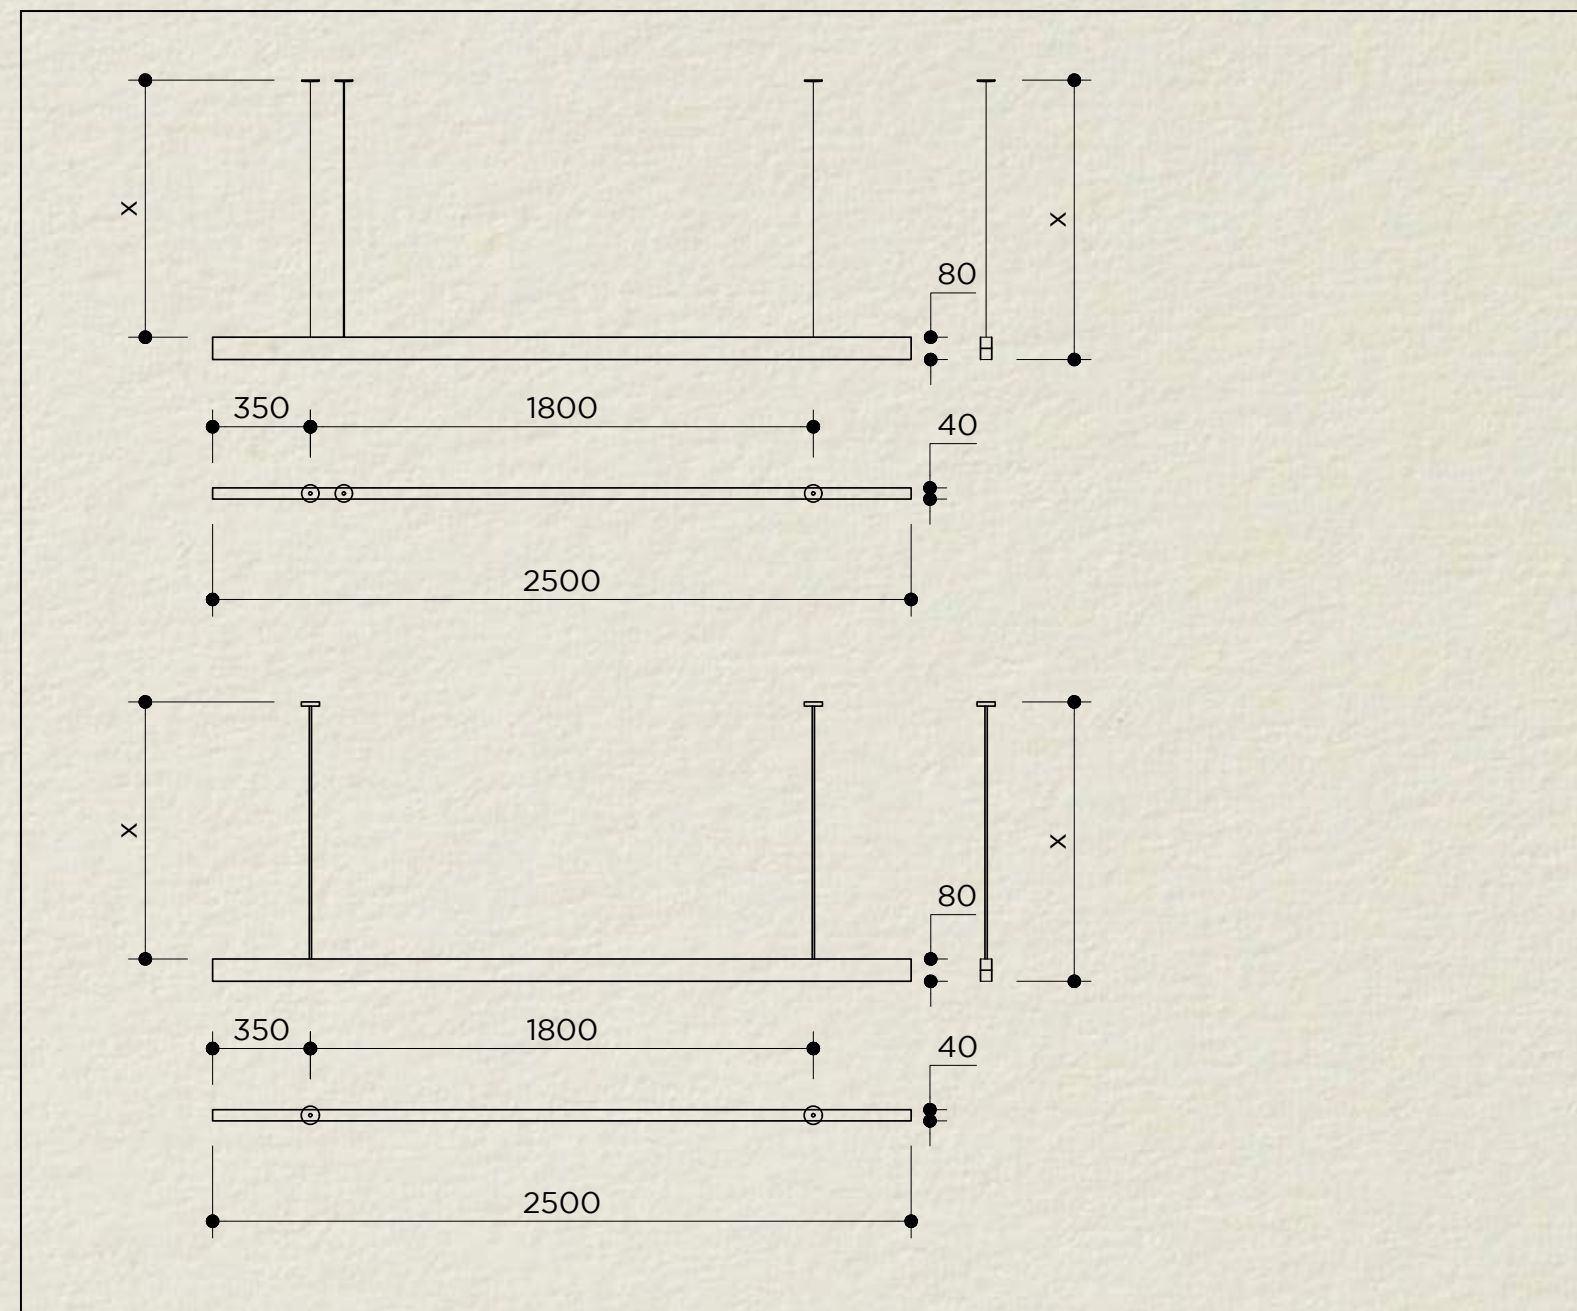

H PENDANT LAMP 2 BY OHLAB

SKU: OOH.110
 TYPOLOGY: PENDANT LIGHTS
 DIMENSIONS: 200 CM X 4,5 CM X (CUSTOM HEIGHT)
 MATERIALS: BRASS STRUCTURE, TUBES OR TENSIONERS
 POWER 220V: 30W 2850LM LED STRIP (PER SIDE)
 POWER 24V: 28W 4340LM LED STRIP (PER SIDE)
 COLLECTION: 2021

OPTIONS FINISHES

BRASS	BRUSHED BRASS BRUSHED AGED BRASS BLACKENED BRASS
CABLE	NATURAL LINEN GOLDEN SLATE GREY BANDA BLACK

MOUNTING MEASUREMENTS

BP05

BP06

H PENDANT LAMP 2,5 BY OHLAB

SKU: OOH.111
 TYPOLOGY: PENDANT LIGHTS
 DIMENSIONS: 250 CM X 4,5 CM X (CUSTOM HEIGHT)
 MATERIALS: BRASS STRUCTURE, TUBES OR TENSIONERS
 POWER 220V: 37,5W 3563LM LED STRIP (PER SIDE)
 POWER 24V: 35W 5425LM LED STRIP (PER SIDE)
 COLLECTION: 2021

OPTIONS FINISHES

BRASS
 BRUSHED BRASS
 BRUSHED AGED BRASS
 BLACKENED BRASS

CABLE
 NATURAL LINEN
 GOLDEN
 SLATE GREY
 BANDA BLACK

MOUNTING MEASUREMENTS

BP05

BP06

H PENDANT LAMP 3 BY OHLAB

SKU: OOH.112
 TYPOLOGY: PENDANT LIGHTS
 DIMENSIONS: 300 CM X 4,5 CM X (CUSTOM HEIGHT)
 MATERIALS: BRASS STRUCTURE, TUBES OR TENSIONERS
 POWER 220V: 45W 4275LM LED STRIP (PER SIDE)
 POWER 24V: 42W 6510LM LED STRIP (PER SIDE)
 COLLECTION: 2021