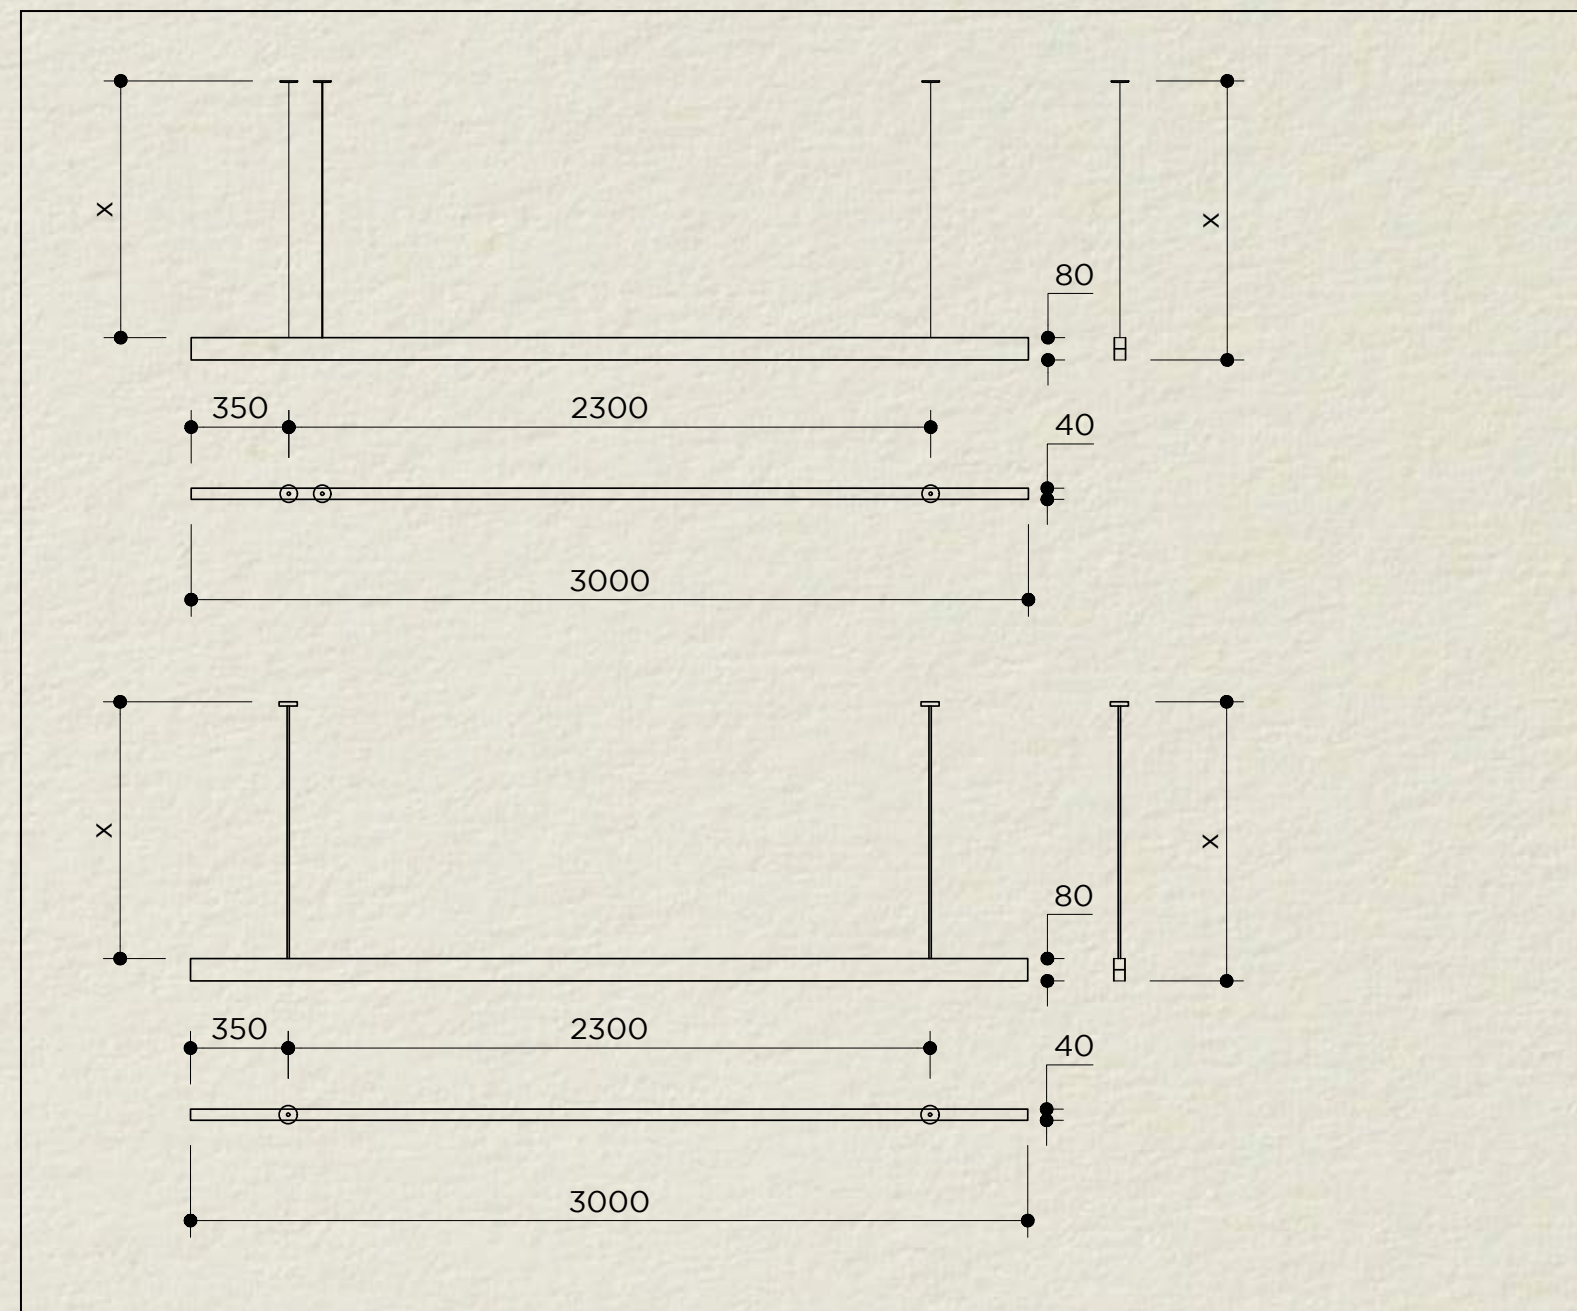

H PENDANT LAMP 2 BY OHLAB

SKU: OOH.110
 TYPOLOGY: PENDANT LIGHTS
 DIMENSIONS: 200 CM X 4,5 CM X (CUSTOM HEIGHT)
 MATERIALS: BRASS STRUCTURE, TUBES OR TENSIONERS
 POWER 220V: 30W 2850LM LED STRIP (PER SIDE)
 POWER 24V: 28W 4340LM LED STRIP (PER SIDE)
 COLLECTION: 2021

OPTIONS FINISHES

BRASS	BRUSHED BRASS BRUSHED AGED BRASS BLACKENED BRASS
CABLE	NATURAL LINEN GOLDEN SLATE GREY BANDA BLACK

MOUNTING MEASUREMENTS

BP05

BP06

H PENDANT LAMP 2,5 BY OHLAB

SKU: OOH.111
 TYPOLOGY: PENDANT LIGHTS
 DIMENSIONS: 250 CM X 4,5 CM X (CUSTOM HEIGHT)
 MATERIALS: BRASS STRUCTURE, TUBES OR TENSIONERS
 POWER 220V: 37,5W 3563LM LED STRIP (PER SIDE)
 POWER 24V: 35W 5425LM LED STRIP (PER SIDE)
 COLLECTION: 2021

OPTIONS FINISHES

BRASS
 BRUSHED BRASS
 BRUSHED AGED BRASS
 BLACKENED BRASS

CABLE
 NATURAL LINEN
 GOLDEN
 SLATE GREY
 BANDA BLACK

MOUNTING MEASUREMENTS

BP05

BP06

H PENDANT LAMP 3 BY OHLAB

SKU: OOH.112
 TYPOLOGY: PENDANT LIGHTS
 DIMENSIONS: 300 CM X 4,5 CM X (CUSTOM HEIGHT)
 MATERIALS: BRASS STRUCTURE, TUBES OR TENSIONERS
 POWER 220V: 45W 4275LM LED STRIP (PER SIDE)
 POWER 24V: 42W 6510LM LED STRIP (PER SIDE)
 COLLECTION: 2021