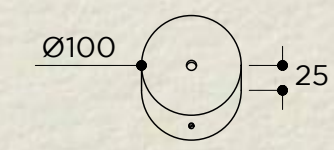

H PENDANT LAMP 2 BY OHLAB

SKU: OOH.110
 TYPOLOGY: PENDANT LIGHTS
 DIMENSIONS: 200 CM X 4,5 CM X (CUSTOM HEIGHT)
 MATERIALS: BRASS STRUCTURE, TUBES OR TENSIONERS
 POWER 220V: 30W 2850LM LED STRIP (PER SIDE)
 POWER 24V: 28W 4340LM LED STRIP (PER SIDE)
 COLLECTION: 2021

OPTIONS FINISHES

BRASS	BRUSHED BRASS BRUSHED AGED BRASS BLACKENED BRASS
CABLE	NATURAL LINEN GOLDEN SLATE GREY BANDA BLACK

MOUNTING MEASUREMENTS

BP05

BP06

H PENDANT LAMP 2,5 BY OHLAB

SKU: OOH.111
 TYPOLOGY: PENDANT LIGHTS
 DIMENSIONS: 250 CM X 4,5 CM X (CUSTOM HEIGHT)
 MATERIALS: BRASS STRUCTURE, TUBES OR TENSIONERS
 POWER 220V: 37,5W 3563LM LED STRIP (PER SIDE)
 POWER 24V: 35W 5425LM LED STRIP (PER SIDE)
 COLLECTION: 2021

OPTIONS FINISHES

BRASS
 BRUSHED BRASS
 BRUSHED AGED BRASS
 BLACKENED BRASS

CABLE
 NATURAL LINEN
 GOLDEN
 SLATE GREY
 BANDA BLACK

MOUNTING MEASUREMENTS

BP05

BP06

H PENDANT LAMP 3 BY OHLAB

SKU: OOH.112
 TYPOLOGY: PENDANT LIGHTS
 DIMENSIONS: 300 CM X 4,5 CM X (CUSTOM HEIGHT)
 MATERIALS: BRASS STRUCTURE, TUBES OR TENSIONERS
 POWER 220V: 45W 4275LM LED STRIP (PER SIDE)
 POWER 24V: 42W 6510LM LED STRIP (PER SIDE)
 COLLECTION: 2021