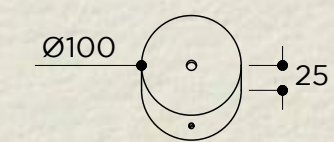

OPTIONS FINISHES

BRASS	BRUSHED BRASS BRUSHED AGED BRASS BLACKENED BRASS
CABLE	NATURAL LINEN GOLDEN SLATE GREY BANDA BLACK

MOUNTING MEASUREMENTS

BP05

BP06

H PENDANT LAMP 2,5 BY OHLAB

SKU: OOH.111
 TYPOLOGY: PENDANT LIGHTS
 DIMENSIONS: 250 CM X 4,5 CM X (CUSTOM HEIGHT)
 MATERIALS: BRASS STRUCTURE, TUBES OR TENSIONERS
 POWER 220V: 37,5W 3563LM LED STRIP (PER SIDE)
 POWER 24V: 35W 5425LM LED STRIP (PER SIDE)
 COLLECTION: 2021

OPTIONS FINISHES

BRASS
 BRUSHED BRASS
 BRUSHED AGED BRASS
 BLACKENED BRASS

CABLE
 NATURAL LINEN
 GOLDEN
 SLATE GREY
 BANDA BLACK

MOUNTING MEASUREMENTS

BP05

BP06

H PENDANT LAMP 3 BY OHLAB

SKU: OOH.112
 TYPOLOGY: PENDANT LIGHTS
 DIMENSIONS: 300 CM X 4,5 CM X (CUSTOM HEIGHT)
 MATERIALS: BRASS STRUCTURE, TUBES OR TENSIONERS
 POWER 220V: 45W 4275LM LED STRIP (PER SIDE)
 POWER 24V: 42W 6510LM LED STRIP (PER SIDE)
 COLLECTION: 2021

OPTIONS FINISHES

BRASS
 BRUSHED BRASS
 BRUSHED AGED BRASS
 BLACKENED BRASS

CABLE
 NATURAL LINEN
 GOLDEN
 SLATE GREY
 BANDA BLACK

MOUNTING MEASUREMENTS

BP05

BP06