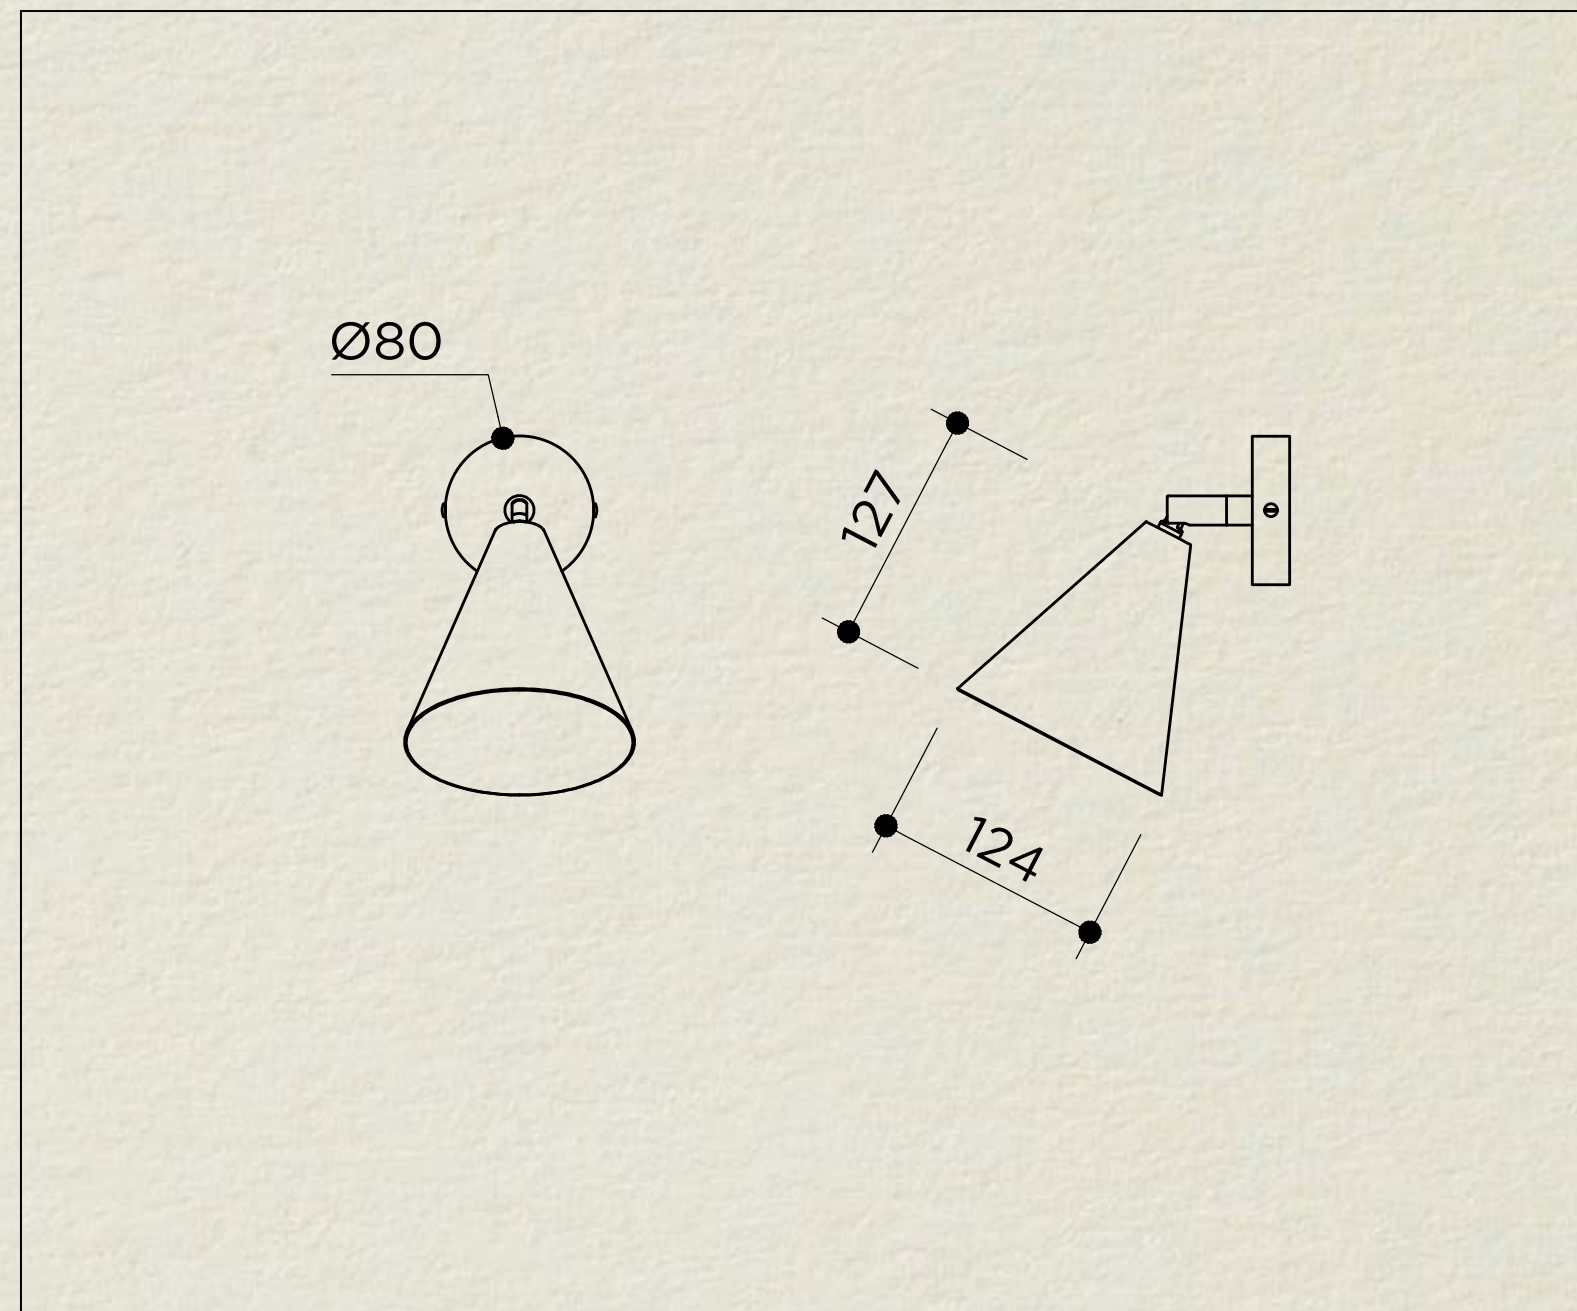

CONE WALL

SKU: CON.113
 TYPOLOGY: WALL LIGHTS
 DIMENSIONS: Ø12,4 CM X 21,5 CM
 MATERIALS: BRASS STRUCTURE
 SOCKET: GU10
 WATTAGE: MAX 20W ONLY LED
 VOLTAGE: 220/240V
 INCLUDED BULB: GU10 4.8W 575LM 36° 2700K DIMMABLE LED
 COLLECTION: 2021