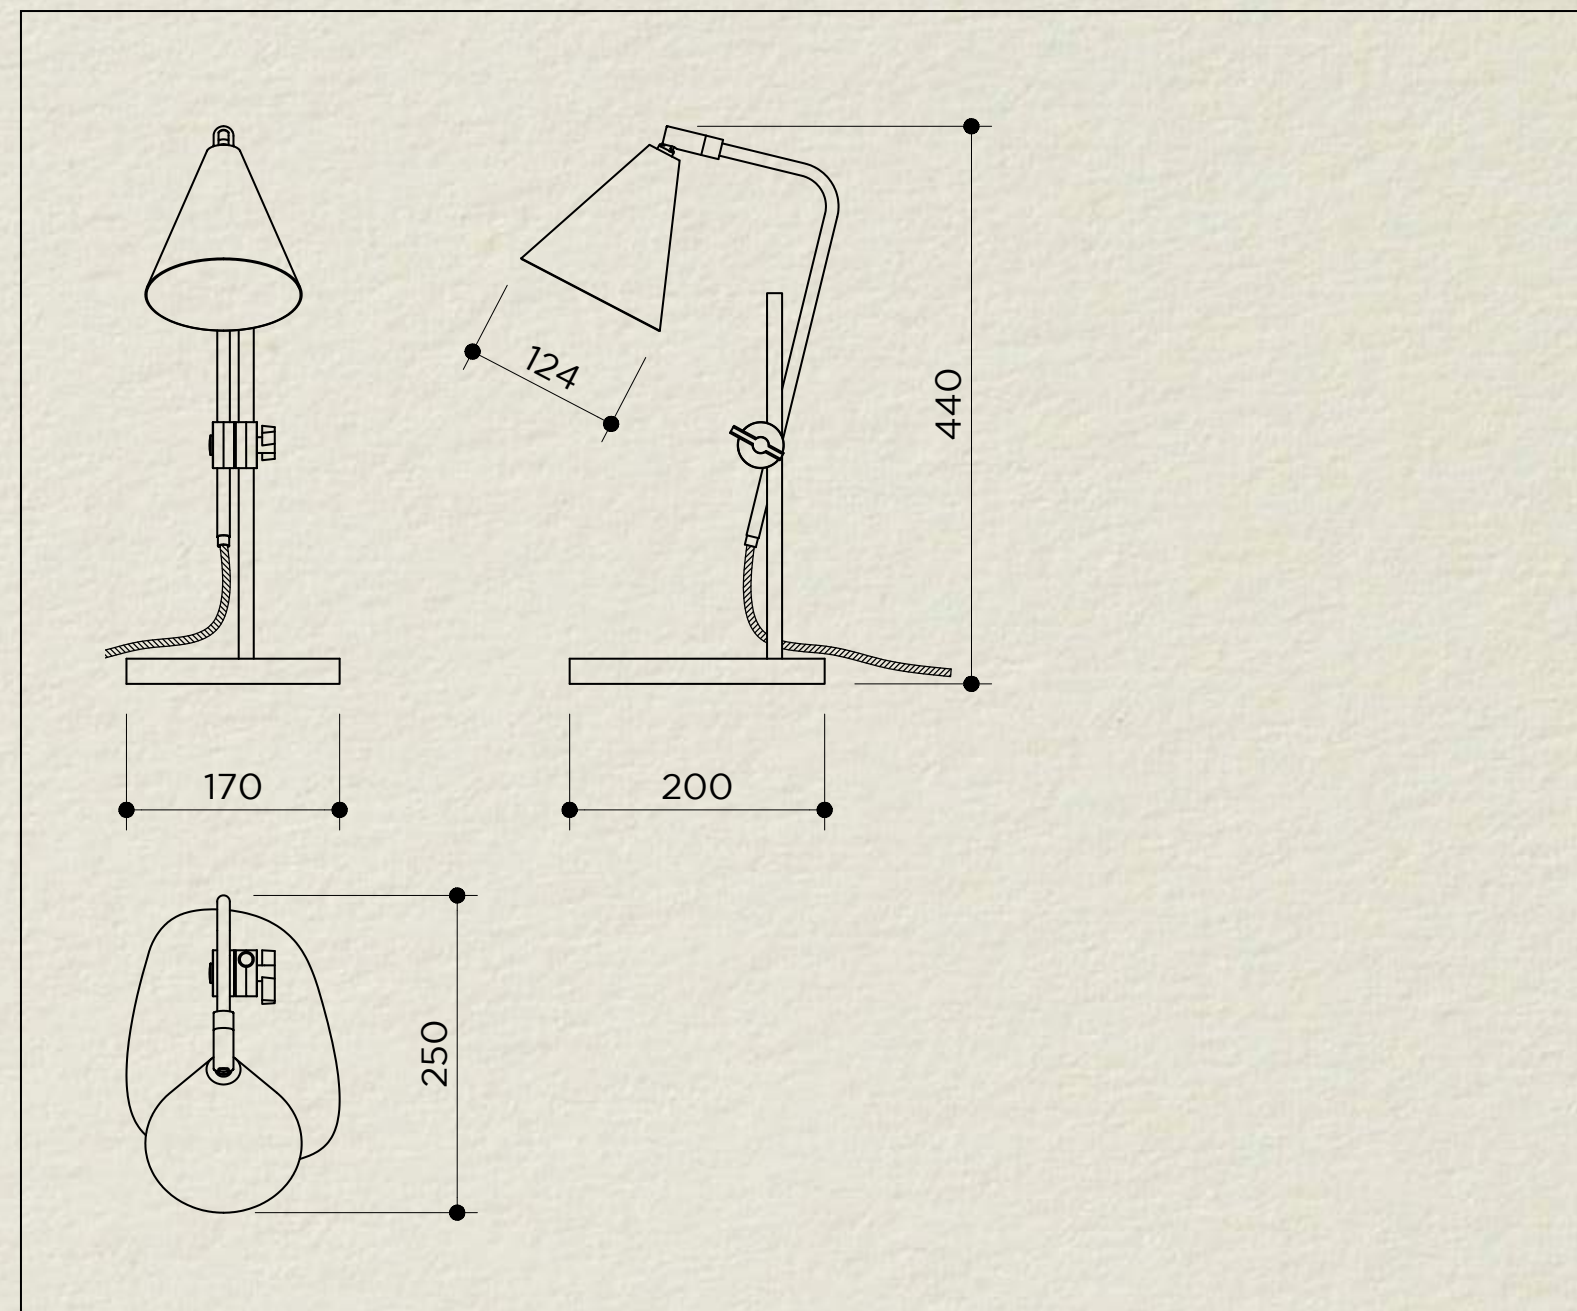

CONE TABLE

SKU: CON.110
 TYPOLOGY: TABLE LIGHTS
 DIMENSIONS: Ø12,4 CM X 44 CM X 25 CM
 MATERIALS: BRASS STRUCTURE AND STONE BASE
 SOCKET: GU10
 WATTAGE: MAX 20W ONLY LED
 VOLTAGE: 220/240V
 INCLUDED BULB: GU10 4.8W 575LM 36° 2700K DIMMABLE LED
 COLLECTION: 2019

CABLE

NATURAL LINEN
 GOLDEN
 SLATE GREY
 BANDA BLACK

DIMMER SWITCH

BLACK

OPTIONS CONNECTION

EU plug

UK plug