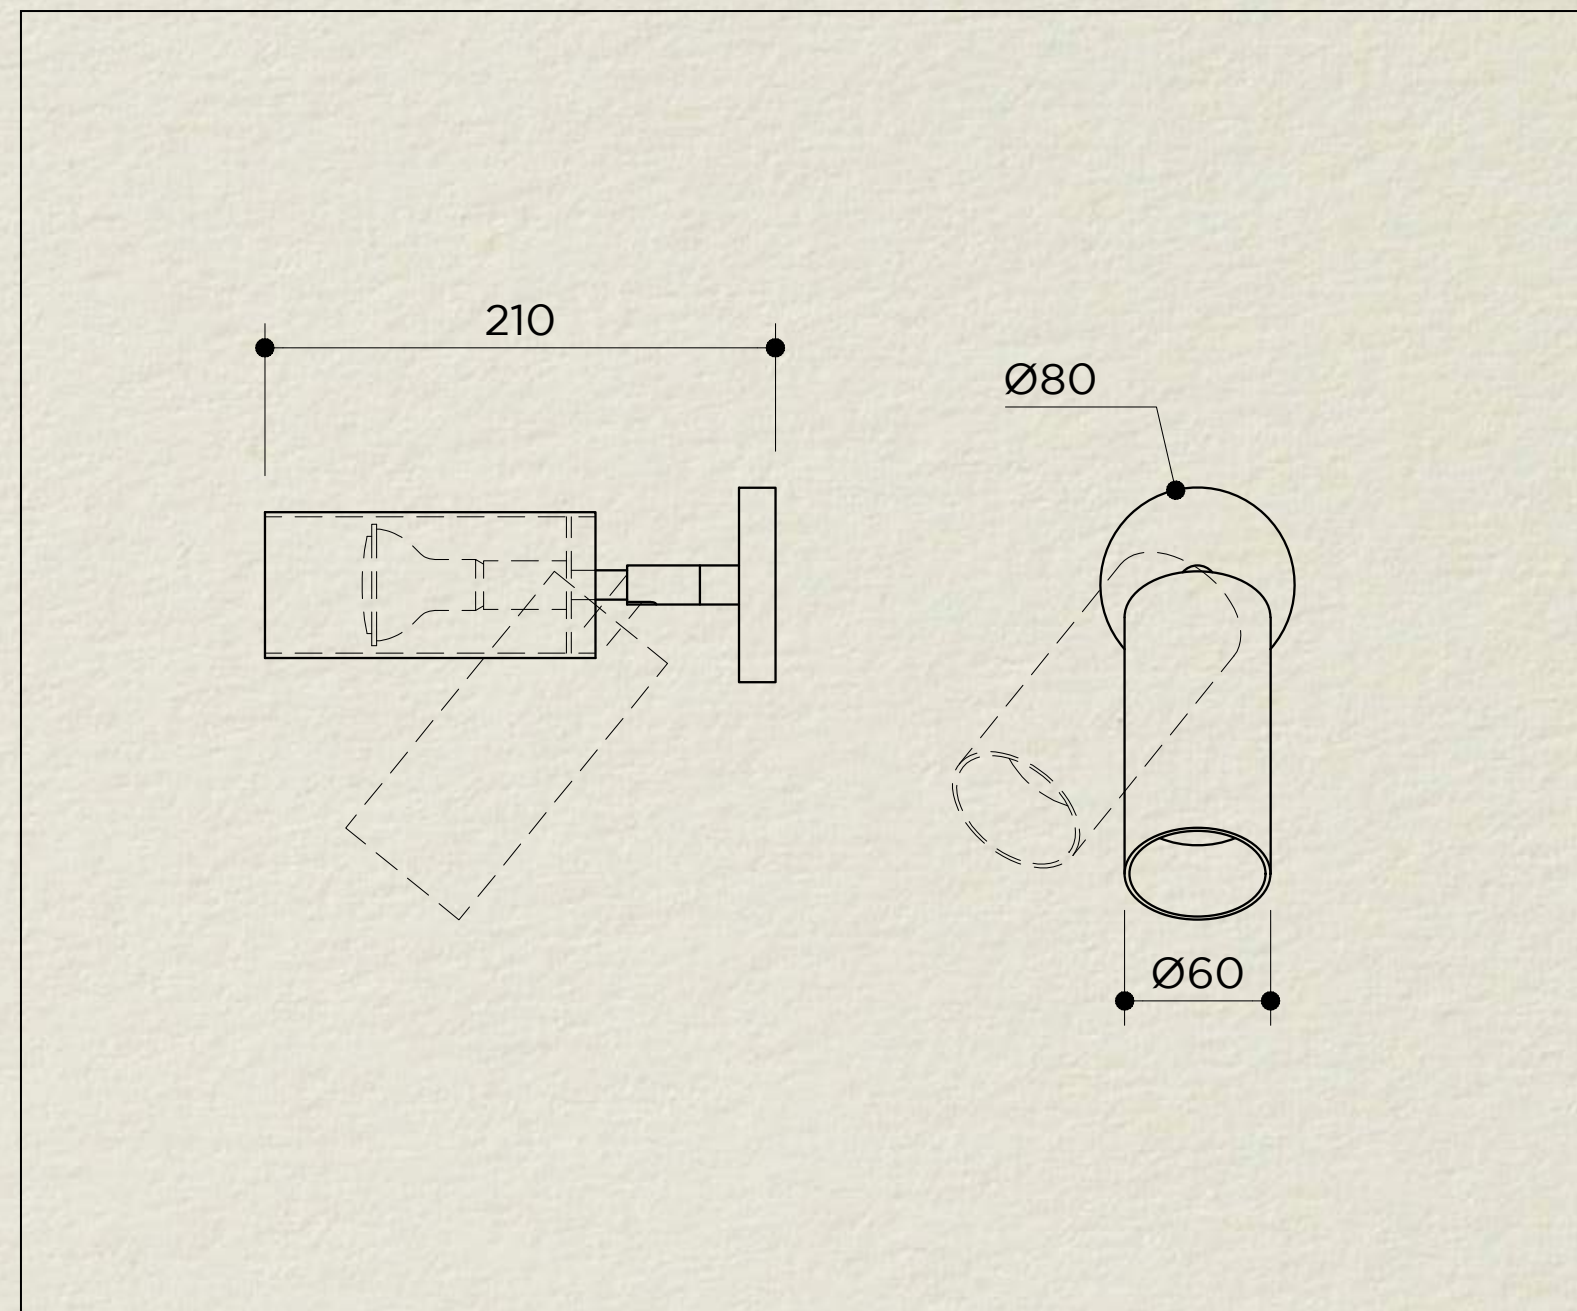

BOOK XL

SKU: BOK.111
 TYPOLOGY: WALL LIGHTS
 DIMENSIONS: Ø6 CM X 21 CM
 MATERIALS: BRASS STRUCTURE
 SOCKET: GU10
 WATTAGE: MAX 20W ONLY LED
 VOLTAGE: 220/240V
 INCLUDED BULB: GU10 4.8W 575LM 36° 2700K DIMMABLE LED
 COLLECTION: 2019