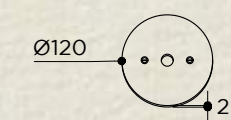

OPTIONS BACKPLATE