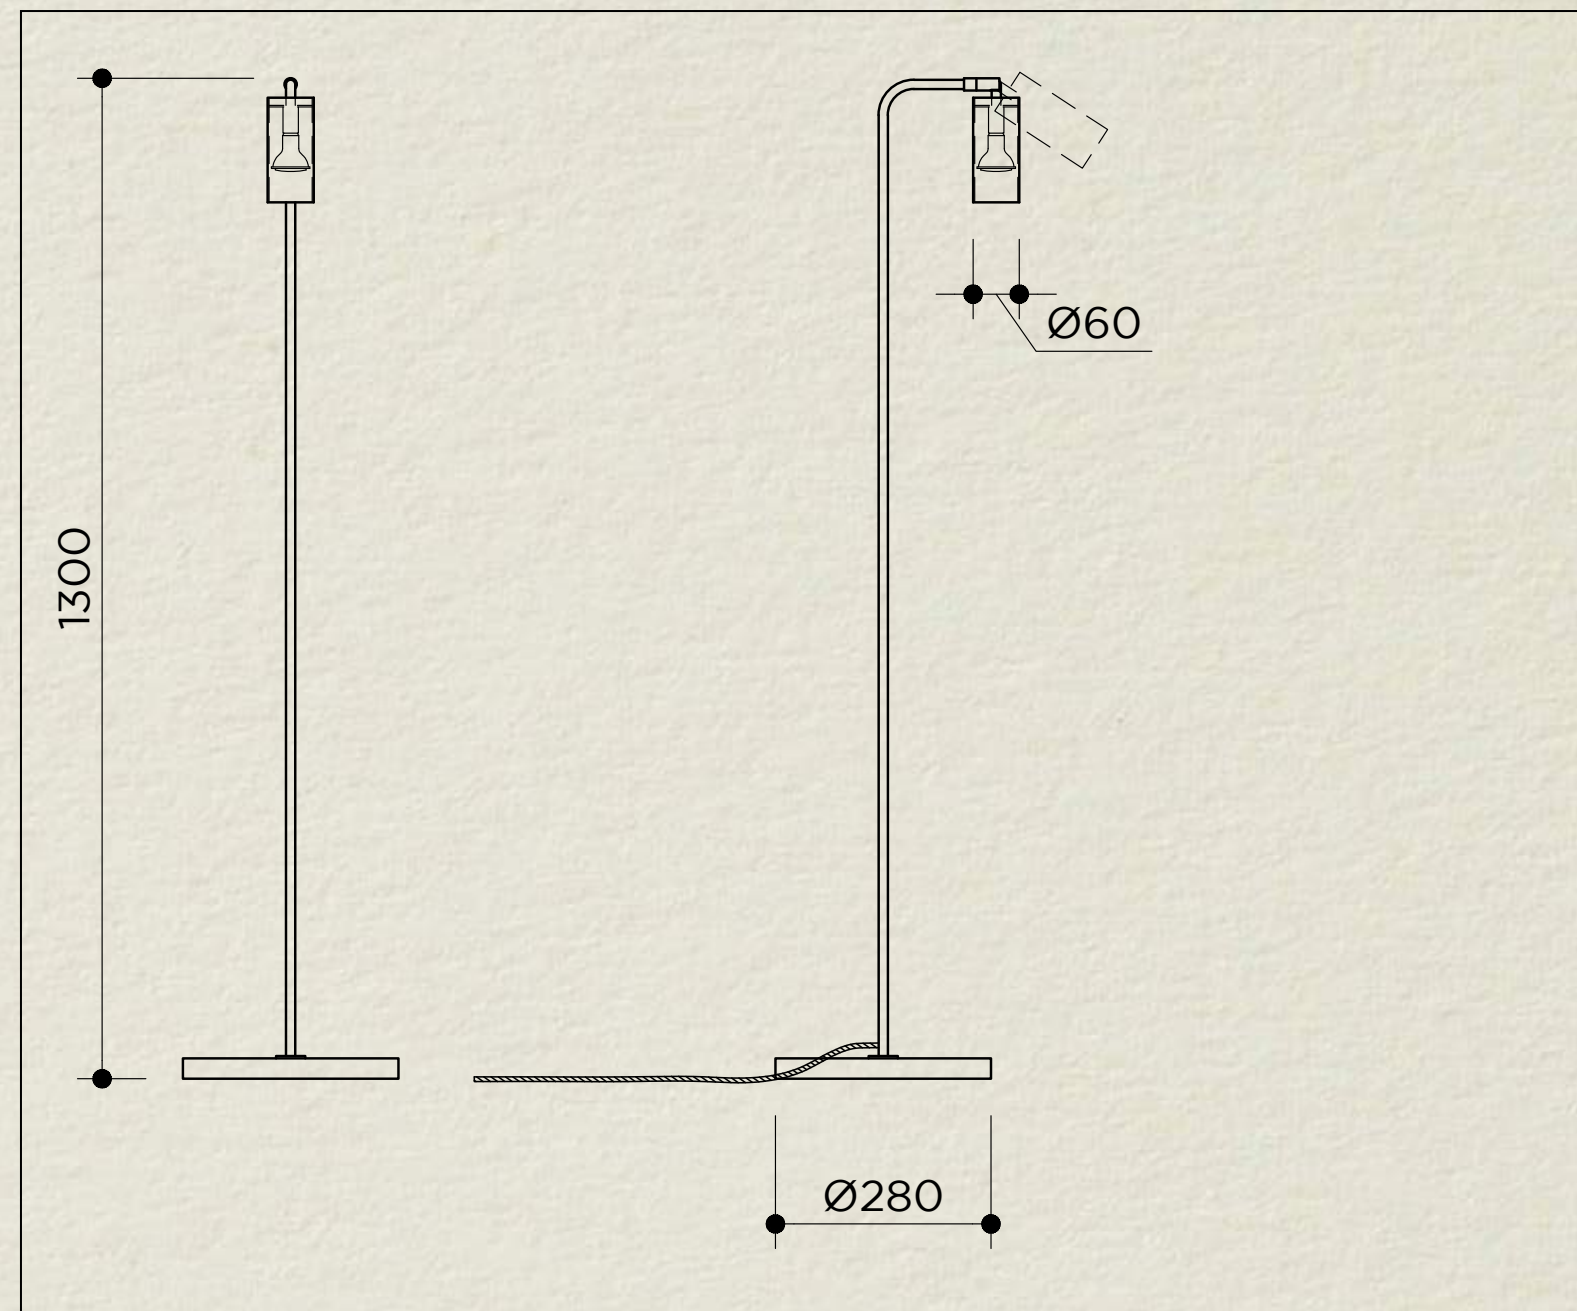

BOOK XL FLOOR ARM

SKU: BOK.115
 TYPOLOGY: FLOOR LIGHTS
 DIMENSIONS: Ø6 CM X 28 CM X 130 CM
 MATERIALS: BRASS STRUCTURE AND STONE BASE
 SOCKET: GU10
 WATTAGE: MAX 20W ONLY LED
 VOLTAGE: 220/240V
 INCLUDED BULB: GU10 4.8W 575LM 36° 2700K DIMMABLE LED
 COLLECTION: 2019
 EXTRA INFO: EU PLUG OR UK PLUG

OPTIONS CONNECTION

EU plug

UK plug