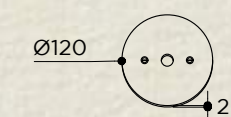

OPTIONS BACKPLATE