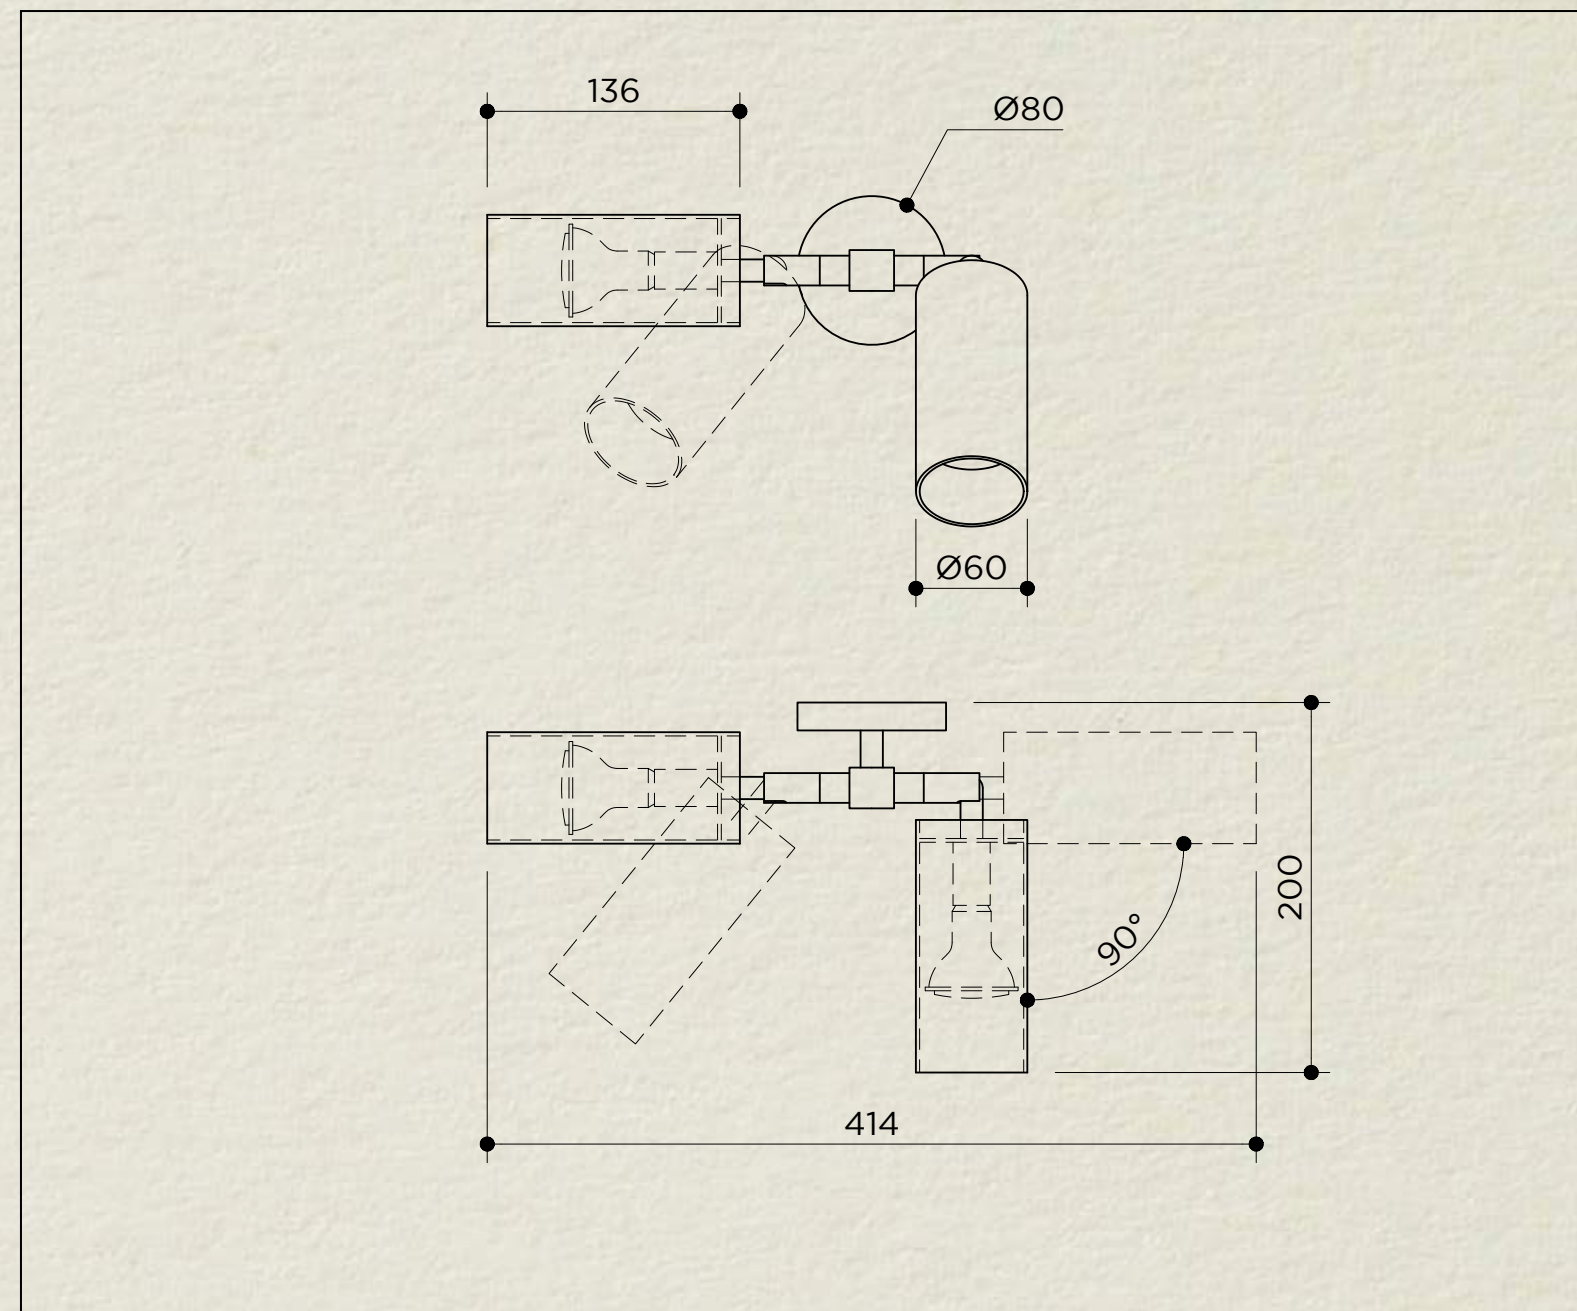

BOOK XL DOUBLE

SKU: BOK.116
 TYPOLOGY: WALL LIGHTS
 DIMENSIONS: Ø6 CM X 41,4 CM X 20 CM
 MATERIALS: BRASS STRUCTURE
 SOCKET: GU10
 WATTAGE: MAX 20W ONLY LED
 VOLTAGE: 220/240V
 INCLUDED BULB: GU10 4.8W 575LM 36° 2700K DIMMABLE LED
 COLLECTION: 2019