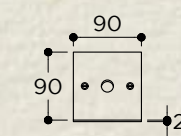

BOOK WALL

SKU: BOK.110 / BOK.120
 TYPOLOGY: WALL LIGHTS
 DIMENSIONS: Ø2,5 CM X 9 CM X 11,8 CM X 10 CM
 MATERIALS: BRASS STRUCTURE
 SOCKET: G9
 WATTAGE: MAX 10W ONLY LED
 VOLTAGE: 220/240V
 INCLUDED BULB: G9 3,5W 300LM 2700K DIM TO WARM LED
 COLLECTION: 2018
 EXTRA INFO: AVAILABLE WITH TOGGLE SWITCH (BOK.120)

BP01

BP01SW
 TOGGLE SWITCH

BP04

BP04SW
 TOGGLE SWITCH