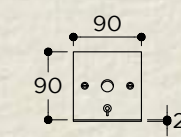

BOOK WALL

SKU: BOK.110 / BOK.120
 TYPOLOGY: WALL LIGHTS
 DIMENSIONS: Ø2,5 CM X 9 CM X 11,8 CM X 10 CM
 MATERIALS: BRASS STRUCTURE
 SOCKET: G9
 WATTAGE: MAX 10W ONLY LED
 VOLTAGE: 220/240V
 INCLUDED BULB: G9 3,5W 300LM 2700K DIM TO WARM LED
 COLLECTION: 2018
 EXTRA INFO: AVAILABLE WITH TOGGLE SWITCH (BOK.120)

OPTIONS FINISHES

BRASS

GILDED
 BRONZE
 GRAPHITE
 BRUSHED BRASS
 BRUSHED AGED BRASS
 BLACKENED BRASS
 POLISHED BRASS
 POLISHED NICKEL
 BRUSHED NICKEL
 TOTAL MATTE BLACK
 TOTAL MATTE WHITE

OPTIONS BACKPLATE

BP01

BP01SW
 TOGGLE SWITCH

BP04

BP04SW
 TOGGLE SWITCH