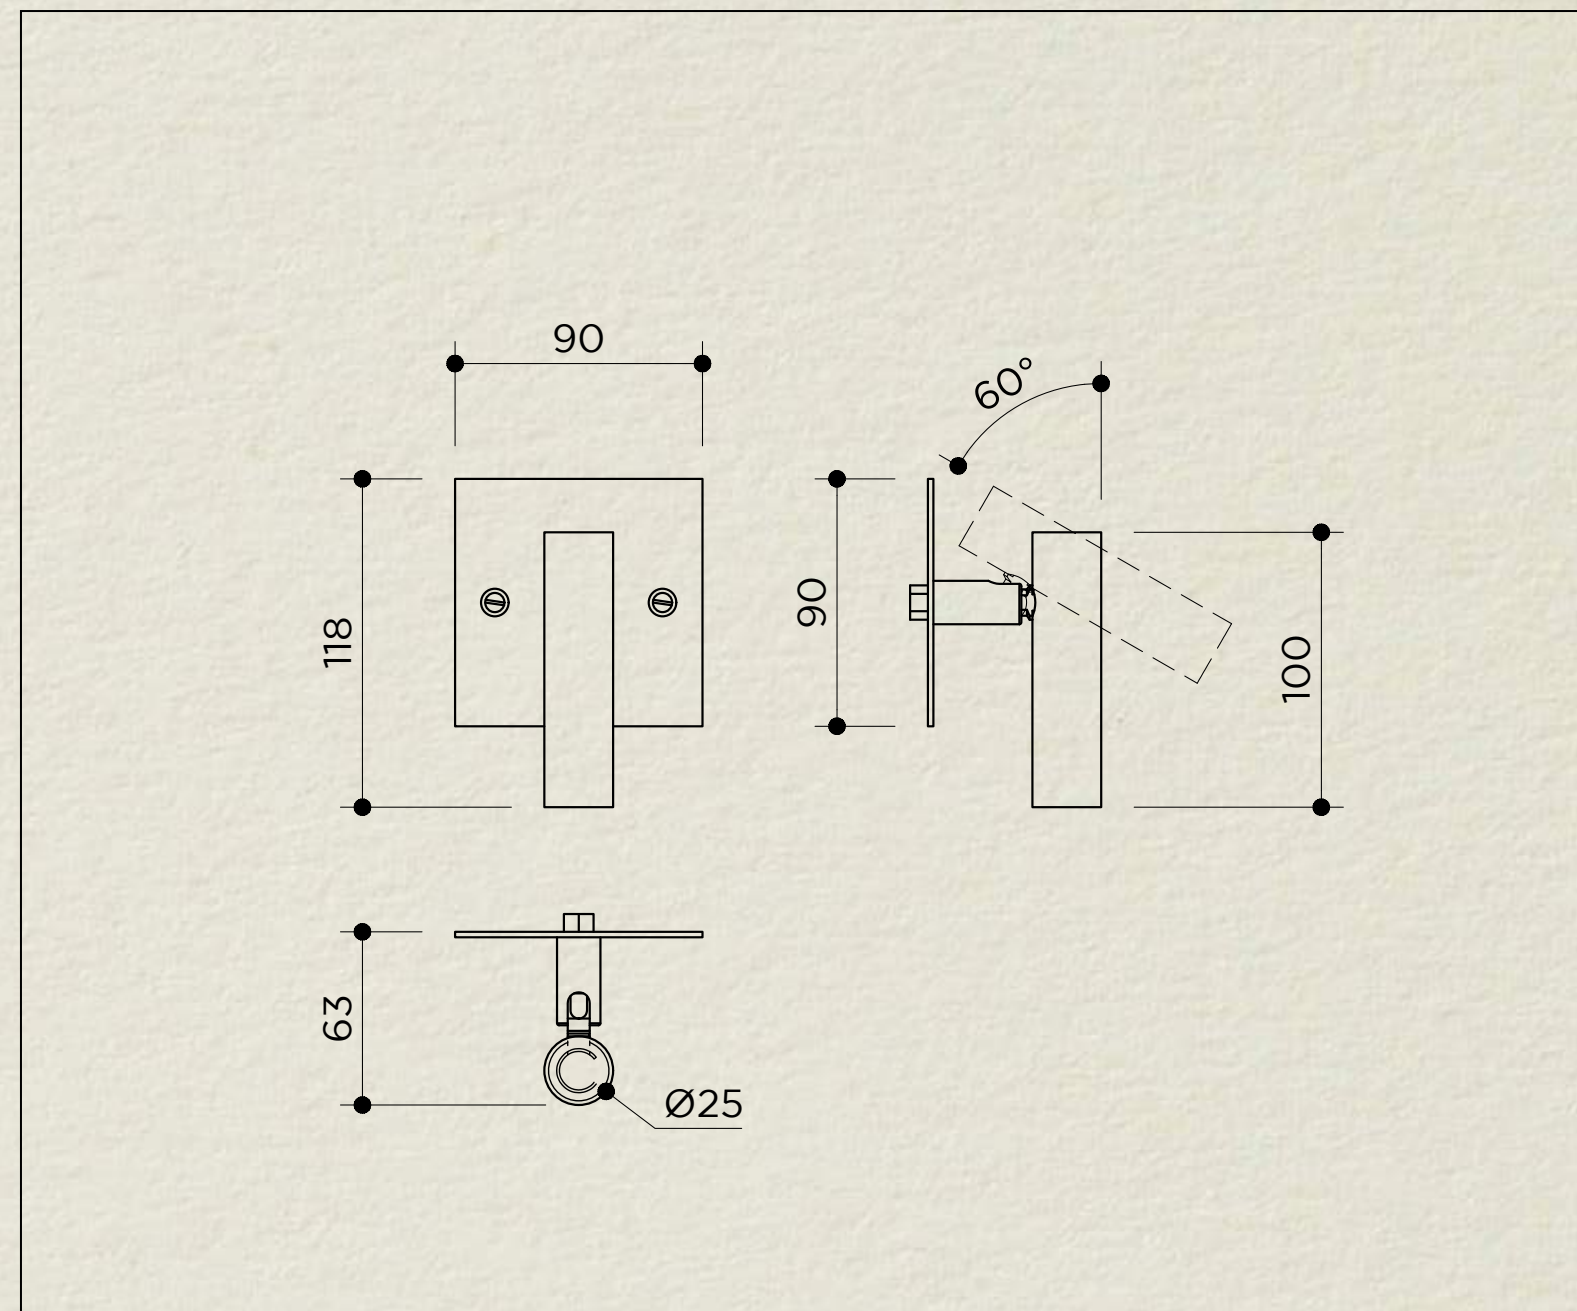

BOOK WALL

SKU: BOK.110 / BOK.120
 TYPOLOGY: WALL LIGHTS
 DIMENSIONS: Ø2,5 CM X 9 CM X 11,8 CM X 10 CM
 MATERIALS: BRASS STRUCTURE
 SOCKET: G9
 WATTAGE: MAX 10W ONLY LED
 VOLTAGE: 220/240V
 INCLUDED BULB: G9 3,5W 300LM 2700K DIM TO WARM LED
 COLLECTION: 2018
 EXTRA INFO: AVAILABLE WITH TOGGLE SWITCH (BOK.120)

BP01

BP01SW
 TOGGLE SWITCH

BP04

BP04SW
 TOGGLE SWITCH