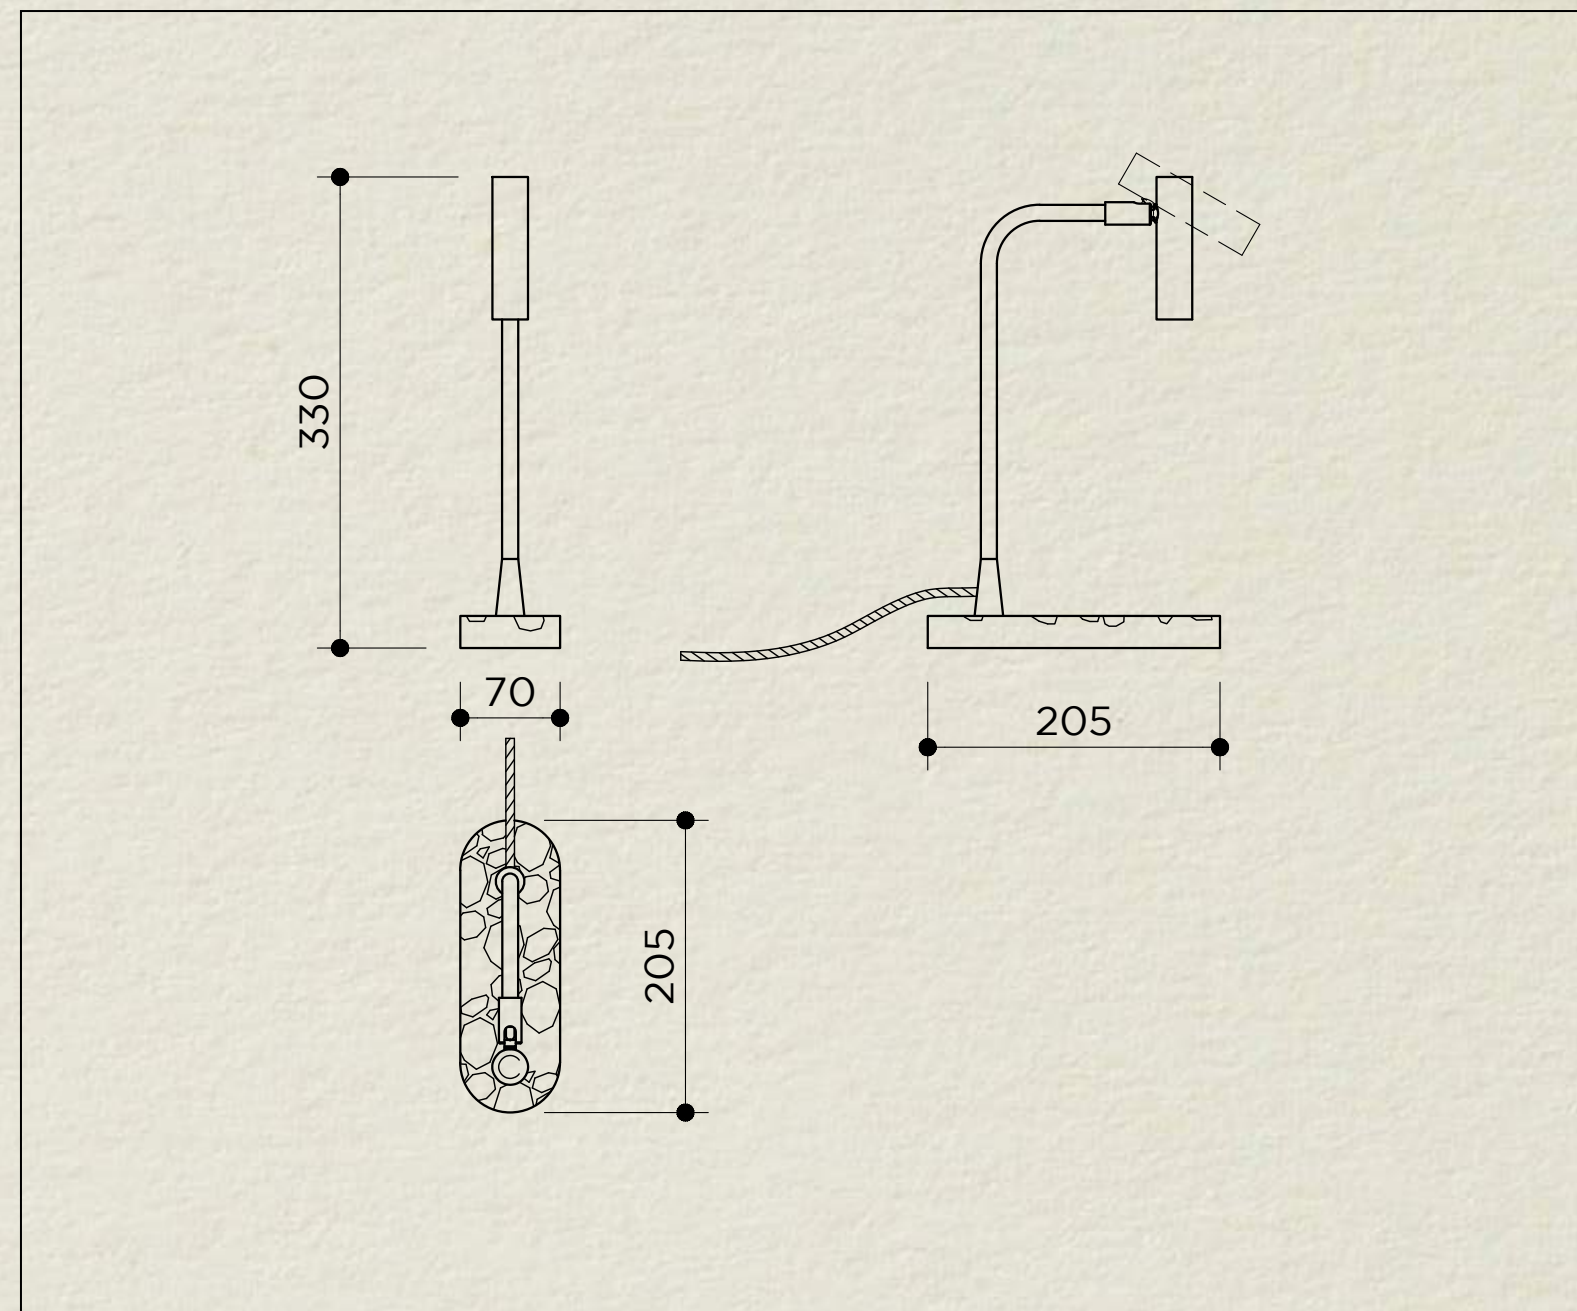

BOOK TABLE

SKU: BOK.113
 TYPOLOGY: TABLE LIGHTS
 DIMENSIONS: Ø2,5 CM X 7 CM X 20,5 CM X 33 CM
 MATERIALS: BRASS STRUCTURE AND STONE BASE
 SOCKET: G9
 WATTAGE: MAX 10W ONLY LED
 VOLTAGE: 220/240V
 INCLUDED BULB: G9 3,5W 300LM 2700K DIM TO WARM LED
 COLLECTION: 2019
 EXTRA INFO: EU PLUG OR UK PLUG

CABLE

NATURAL LINEN
 GOLDEN
 SLATE GREY
 BANDA BLACK

DIMMER SWITCH

BLACK

OPTIONS CONNECTION

EU plug

UK plug