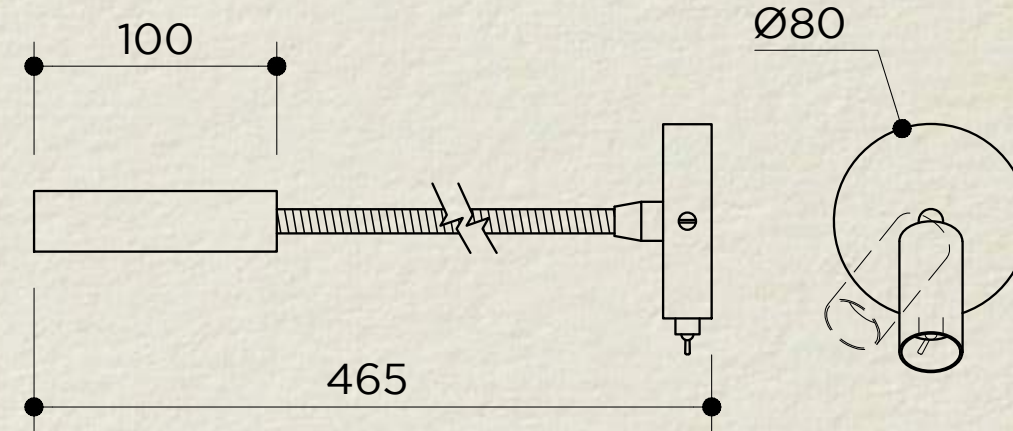

BOOK FLEXO WALL

SKU: BOK.112
 TYPOLOGY: WALL LIGHTS
 DIMENSIONS: Ø2,5 CM X 8 CM X 46,5 CM
 MATERIALS: BRASS STRUCTURE
 SOCKET: G9
 WATTAGE: MAX 10W ONLY LED
 VOLTAGE: 220/240V
 INCLUDED BULB: G9 3,5W 300LM 2700K DIM TO WARM LED
 COLLECTION: 2019