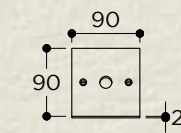

OPTIONS BACKPLATE