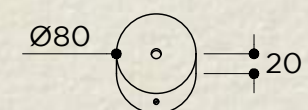

OPTIONS BACKPLATE