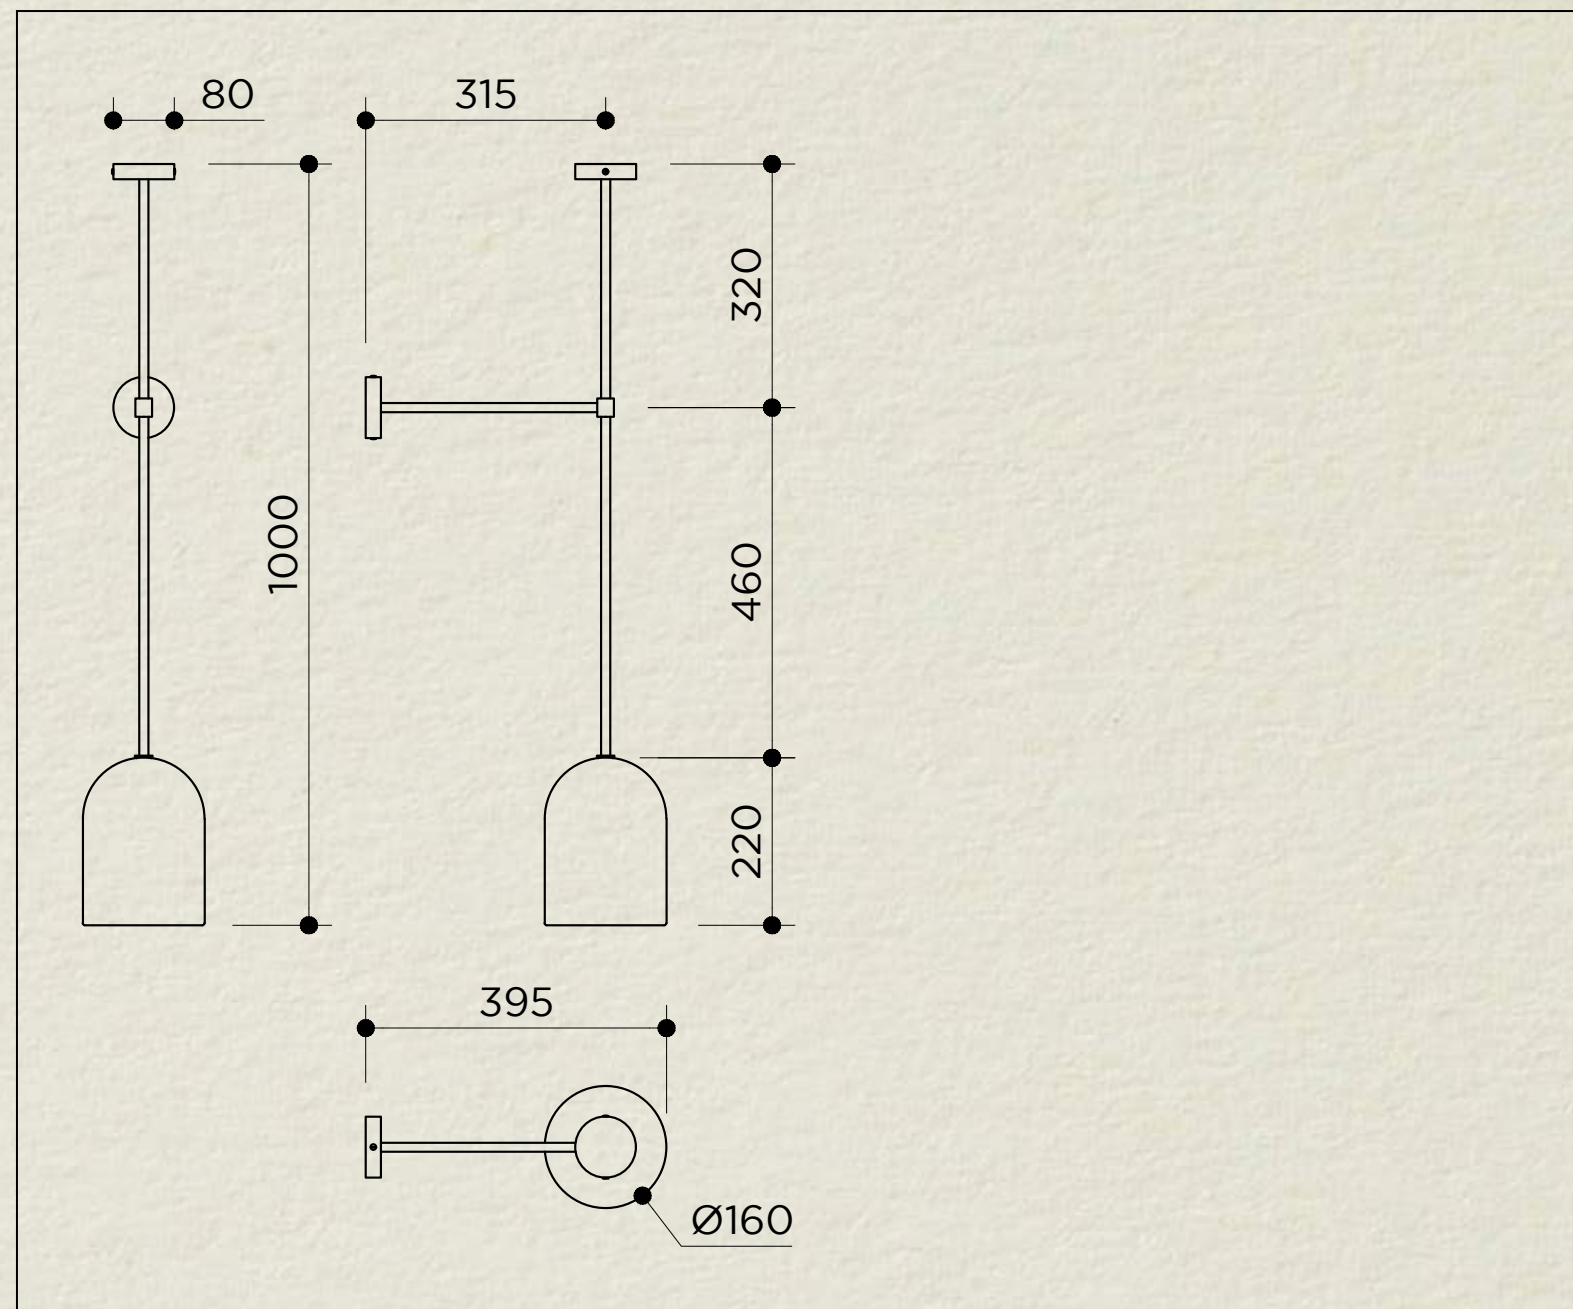

BELFRY ARM CUSTOM ALABASTER

SKU: ABA.114
 TYPOLOGY: WALL / PENDANT LIGHTS
 DIMENSIONS: Ø16 CM X (CUSTOM HEIGHT) X (CUSTOM WIDTH)
 MATERIALS: ALABASTER AND BRASS STRUCTURE
 SOCKET: E27
 WATTAGE: MAX 20W ONLY LED
 VOLTAGE: 220/240V
 INCLUDED BULB: E27 12W 1521LM 2700K DIMMABLE LED
 COLLECTION: 2021
 EXTRA INFO: LIGHT POINT OPTION IN WALL OR CEILING

BP03

BP05

RT ball joint