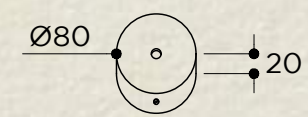

OPTIONS BACKPLATE