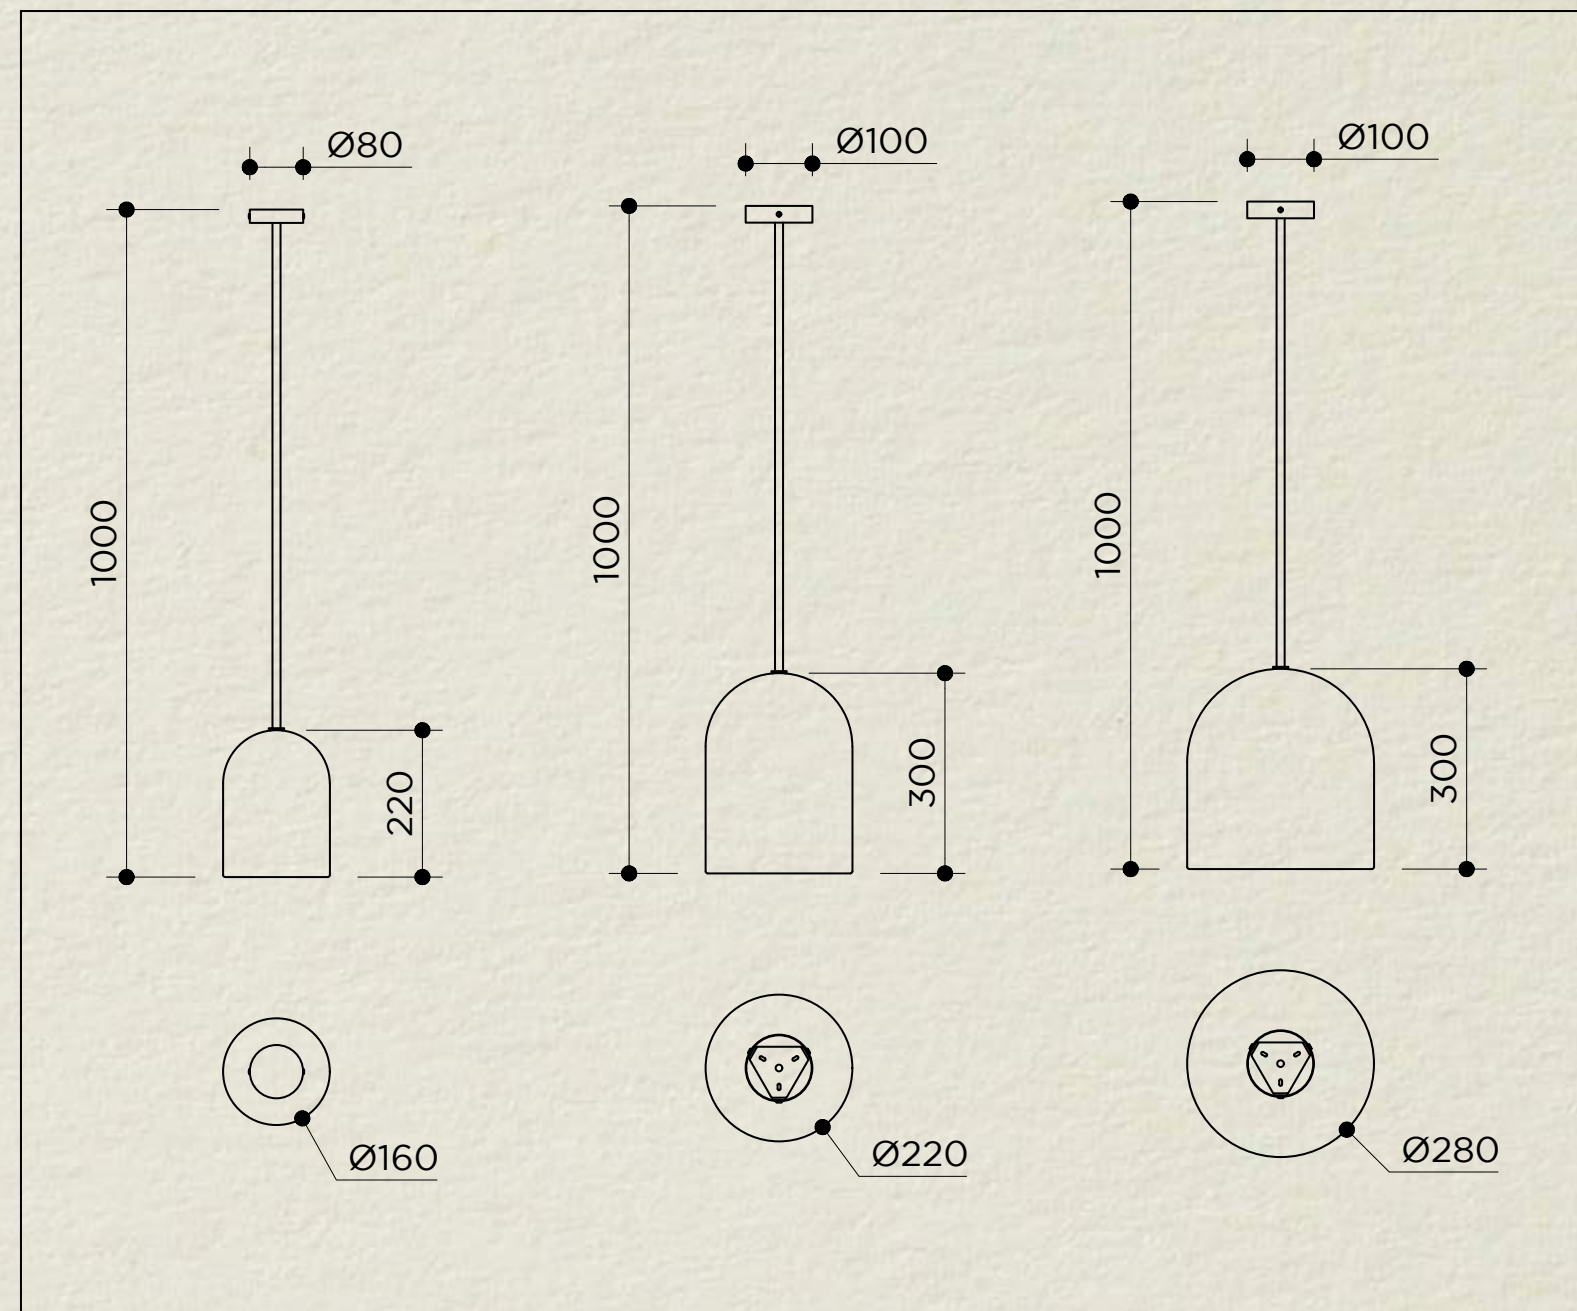

BELFRY TUBE ALABASTER

16 / 22 / 28

SKU: ABA.125 / ABA.133 / ABA.135
 TYPOLOGY: PENDANT LIGHTS
 DIMENSIONS: Ø16 CM / Ø22 CM / Ø28 CM X (CUSTOM HEIGHT)
 MATERIALS: ALABASTER AND BRASS STRUCTURE
 SOCKET: E27
 WATTAGE: MAX 20W ONLY LED
 VOLTAGE: 220/240V
 INCLUDED BULB: E27 12W 1521LM 2700K DIMMABLE LED
 COLLECTION: 2021

BP03

BP05

RT ball joint