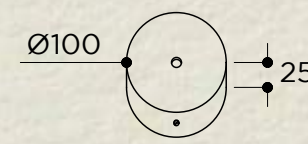

BELFRY TUBE ALABASTER

16 / 22 / 28

SKU: ABA.125 / ABA.133 / ABA.135
TYPOLOGY: PENDANT LIGHTS
DIMENSIONS: Ø16 CM / Ø22 CM / Ø28 CM X (CUSTOM HEIGHT)
MATERIALS: ALABASTER AND BRASS STRUCTURE
SOCKET: E27
WATTAGE: MAX 20W ONLY LED
VOLTAGE: 220/240V
INCLUDED BULB: E27 12W 1521LM 2700K DIMMABLE LED
COLLECTION: 2021

OPTIONS FINISHES

BRASS

GILDED
BRONZE
GRAPHITE
BRUSHED BRASS
BRUSHED AGED BRASS
BLACKENED BRASS
POLISHED BRASS
POLISHED NICKEL
BRUSHED NICKEL
TOTAL MATTE BLACK
TOTAL MATTE WHITE

OPTIONS BACKPLATE

BP03

BP05

RT ball joint