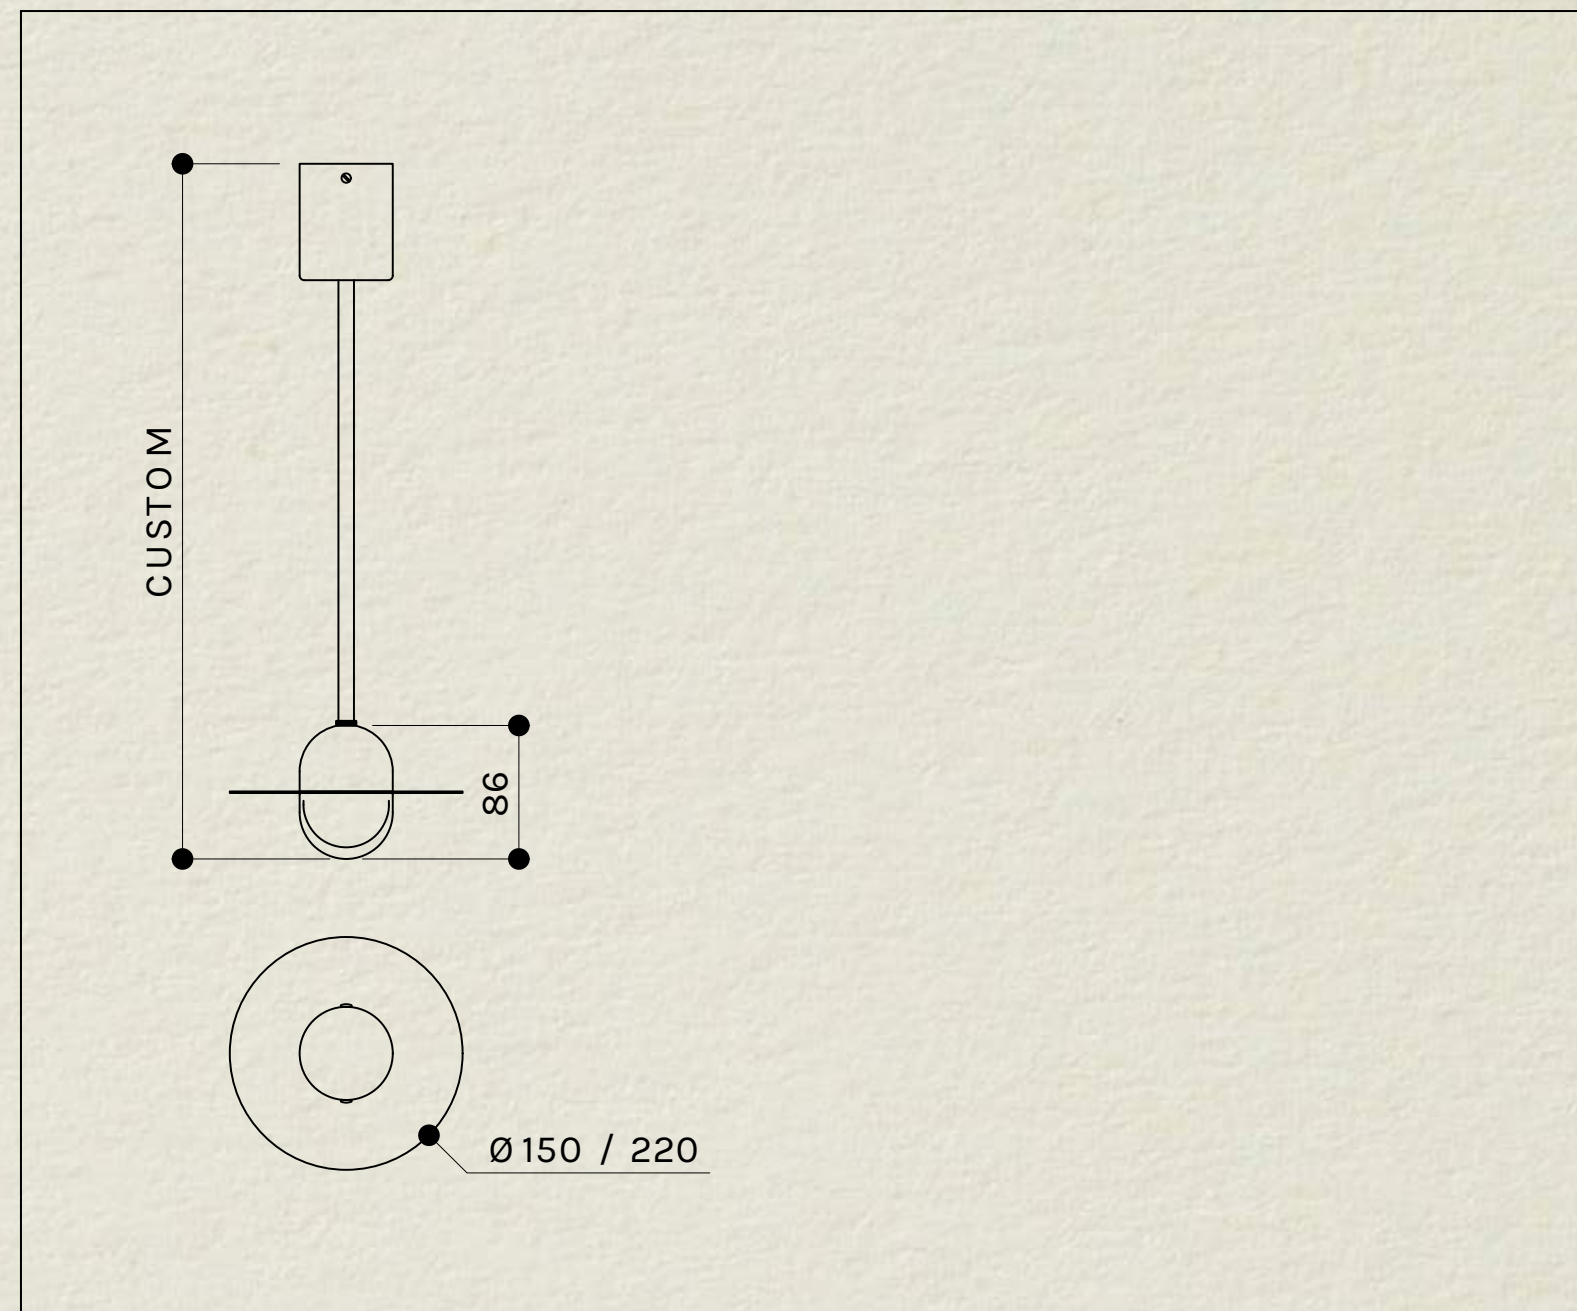

# ALBA PENDANT TUBE / XL

SKU: ALB.117 / ALB.119  
 TYPOLOGY: PENDANT LIGHTS  
 DIMENSIONS: Ø15 CM / Ø22 CM X (CUSTOM HEIGHT)  
 MATERIALS: BRASS, 3D PRINTED PLA STRUCTURE AND OPTICAL LENS  
 SOCKET: G4 12V AC  
 WATTAGE: MAX 5 W ONLY LED  
 VOLTAGE: 220/240V, INTEGRATED 12V AC TRANSFORMER  
 INCLUDED BULB: G4 12V AC 4,5W 400LM 2700K DIMMABLE LED  
 COLLECTION: 2018

## OPTIONS BACKPLATE

BP07

RT ball Joint