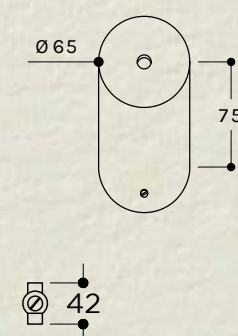

OPTIONS BACKPLATE