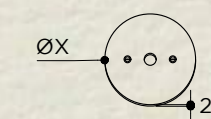

CABLE

NATURAL LINEN
 GOLDEN
 SLATE GREY
 BANDA BALCK

OPTIONS BACKPLATE

BP02

BP02custom

BP03