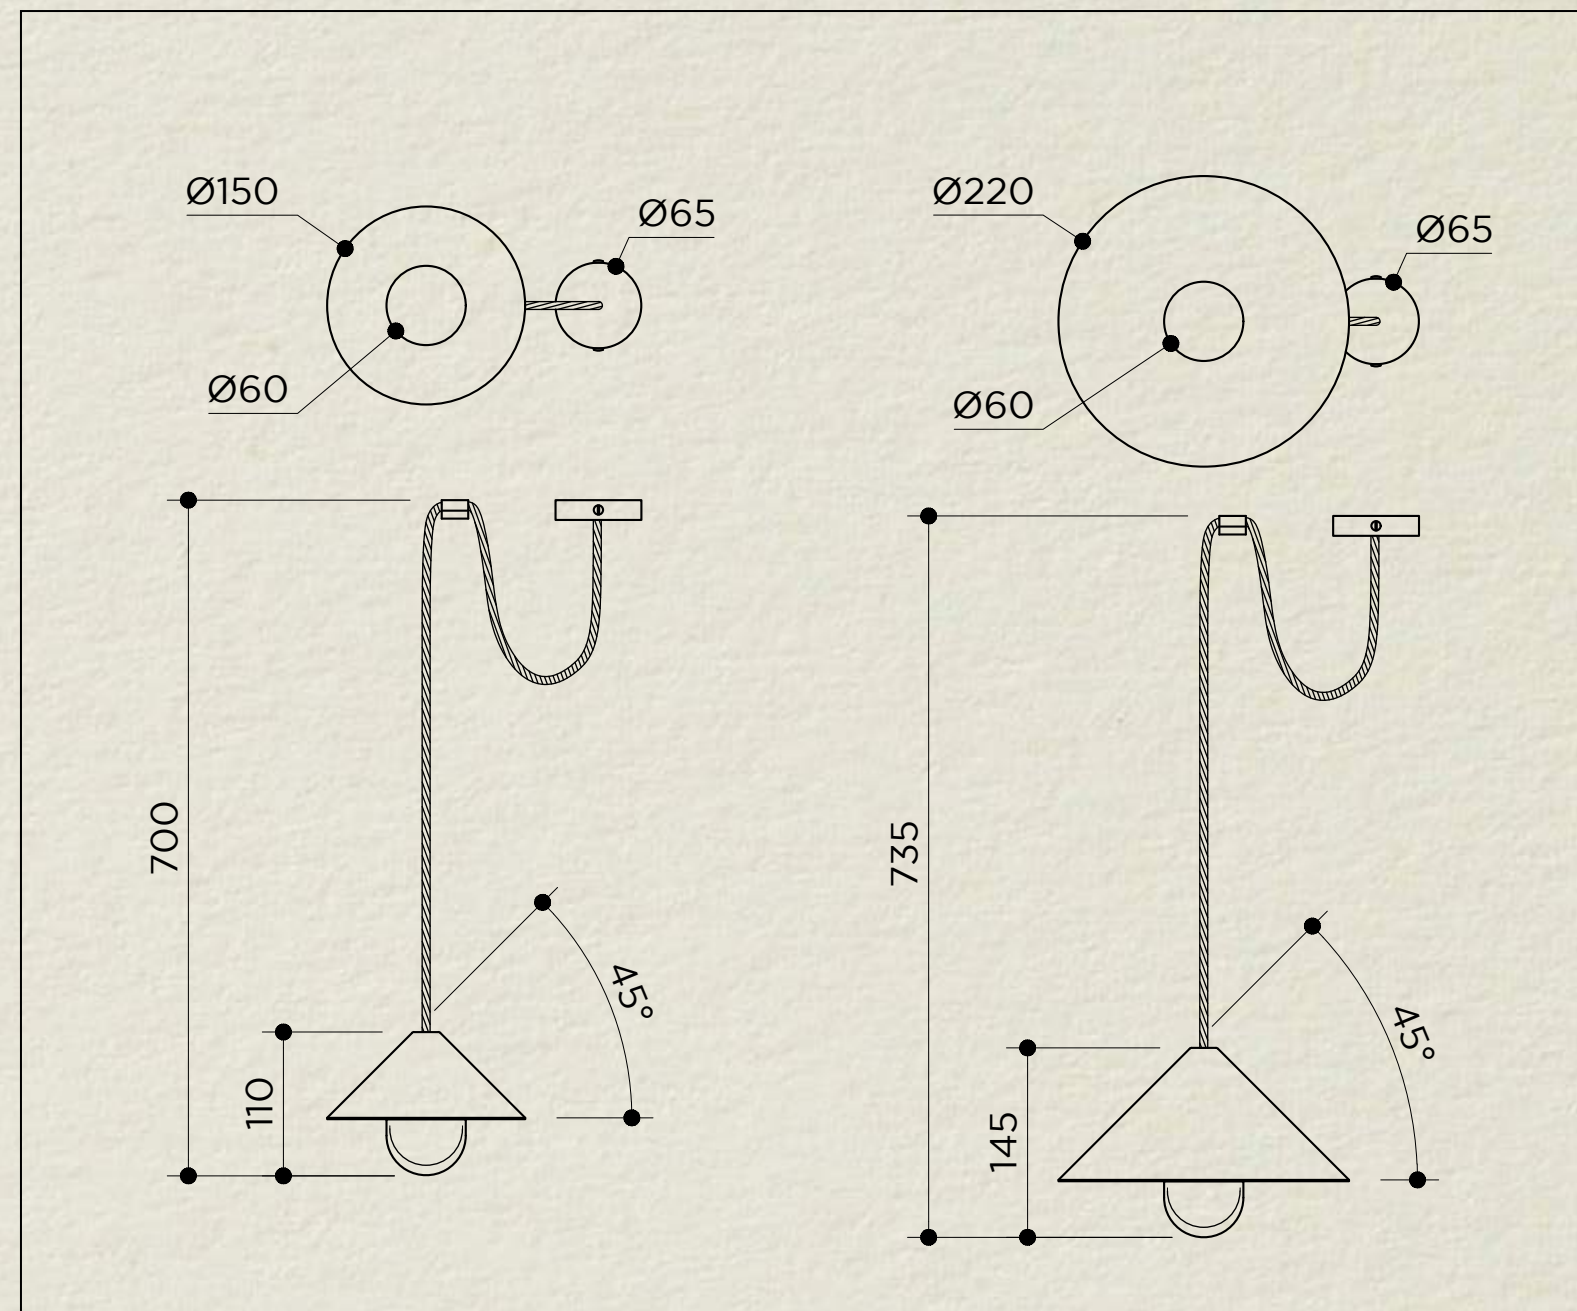

ALBA TOP PENDANT / XL

SKU: ALB.116 / ALB.128
 TYPOLOGY: PENDANT LIGHTS
 DIMENSIONS: Ø15 CM / Ø22 CM X (CUSTOM HEIGHT)
 MATERIALS: BRASS, 3D PRINTED PLA STRUCTURE AND OPTICAL LENS
 SOCKET: G9
 WATTAGE: MAX 10W ONLY LED
 VOLTAGE: 220/240V
 INCLUDED BULB: G9 3,6W 360LM 2700K DIMMABLE LED
 COLLECTION: 2018

CABLE

NATURAL LINEN
 GOLDEN
 SLATE GREY
 BANDA BALCK

OPTIONS BACKPLATE

BP02

BP02custom

BP03