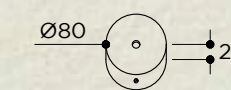

CABLE

NATURAL LINEN
 GOLDEN
 SLATE GREY
 BANDA BALCK

OPTIONS BACKPLATE

BP02

BP02custom

BP03