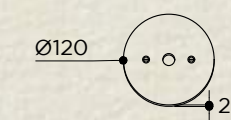

CABLE

NATURAL LINEN
 GOLDEN
 SLATE GREY
 BANDA BALCK

OPTIONS BACKPLATE

BP02

BP02custom

BP03