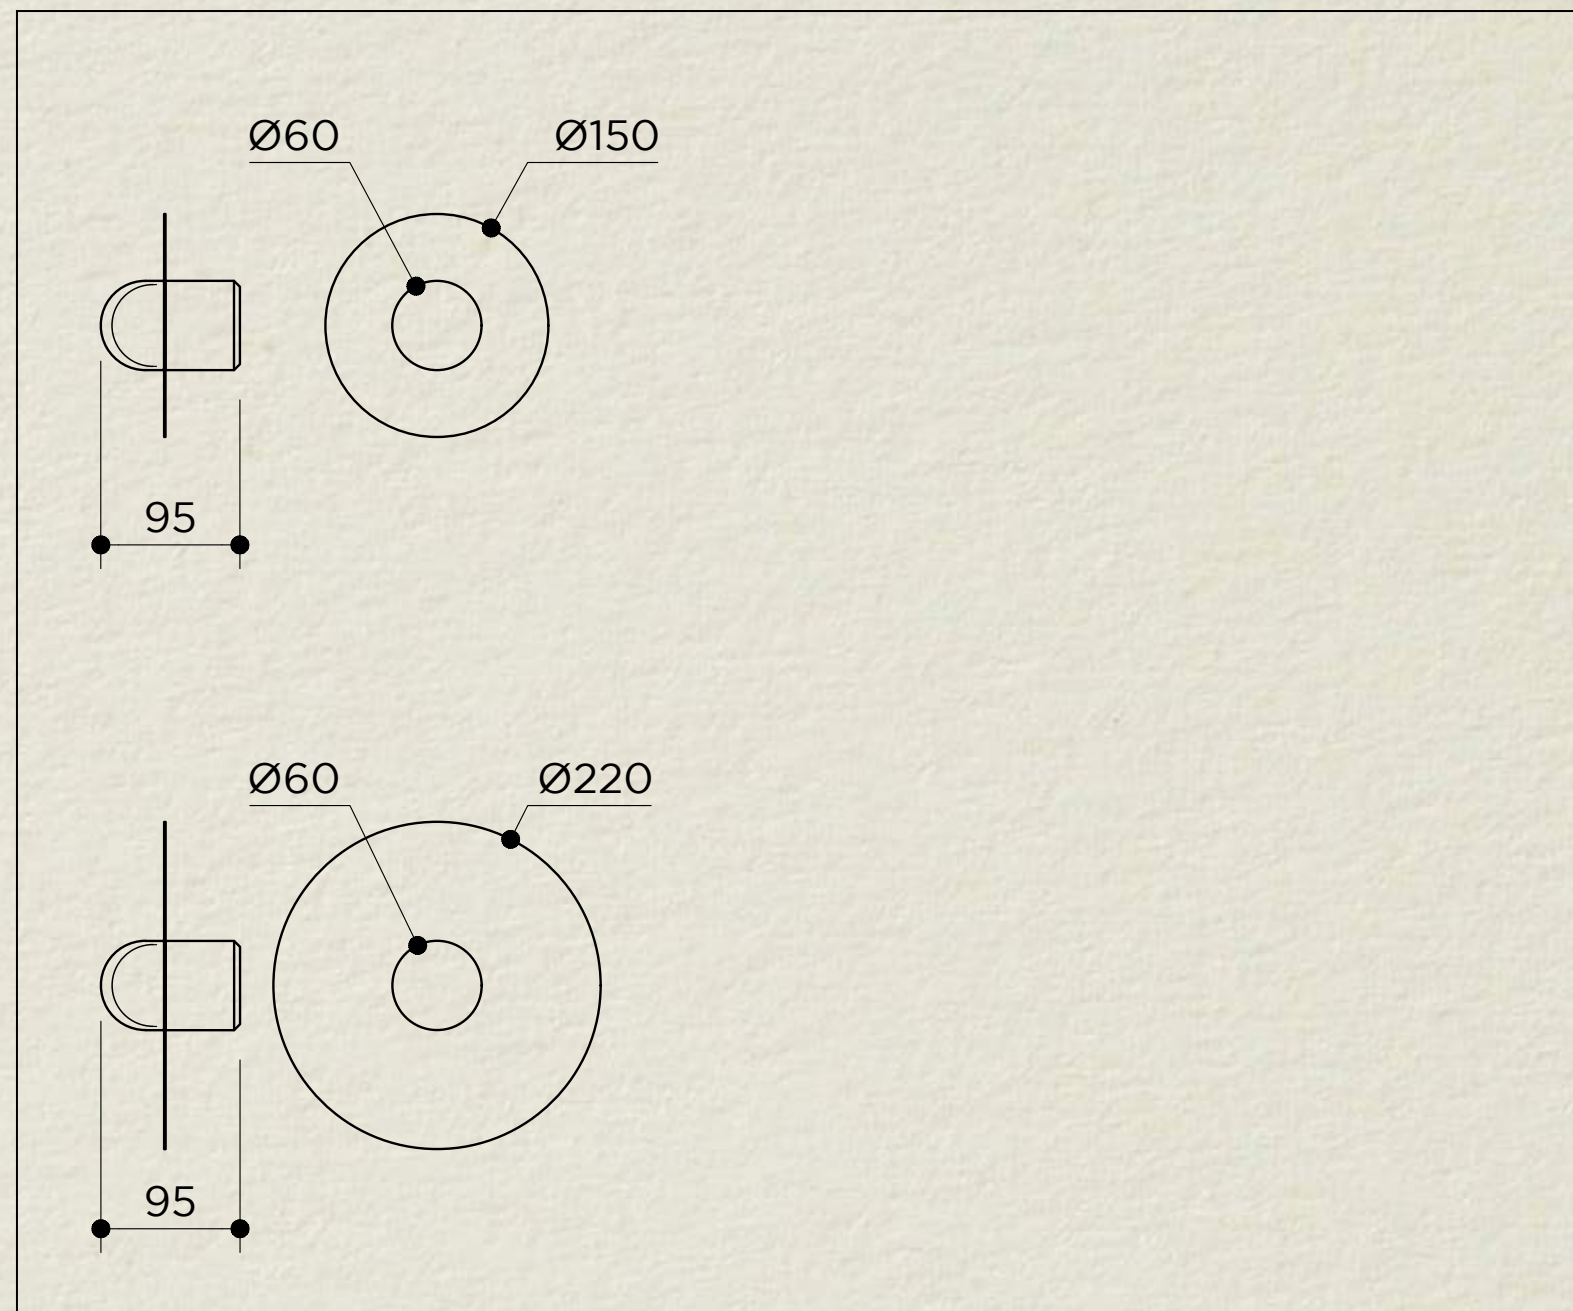

# ALBA SIMPLE WALL / XL

SKU: ALB.110 / ALB.123  
 TYPOLOGY: WALL LIGHTS  
 DIMENSIONS: Ø15 CM / Ø22 CM X 9,5 CM  
 MATERIALS: BRASS, 3D PRINTED PLA STRUCTURE AND OPTICAL LENS  
 SOCKET: G9  
 WATTAGE: MAX 10W ONLY LED  
 VOLTAGE: 220/240V  
 INCLUDED BULB: G9 3,6W 360LM 2700K DIMMABLE LED  
 COLLECTION: 2018

GLASS

CLEAR  
 FROSTED

## MOUNTING MEASUREMENTS