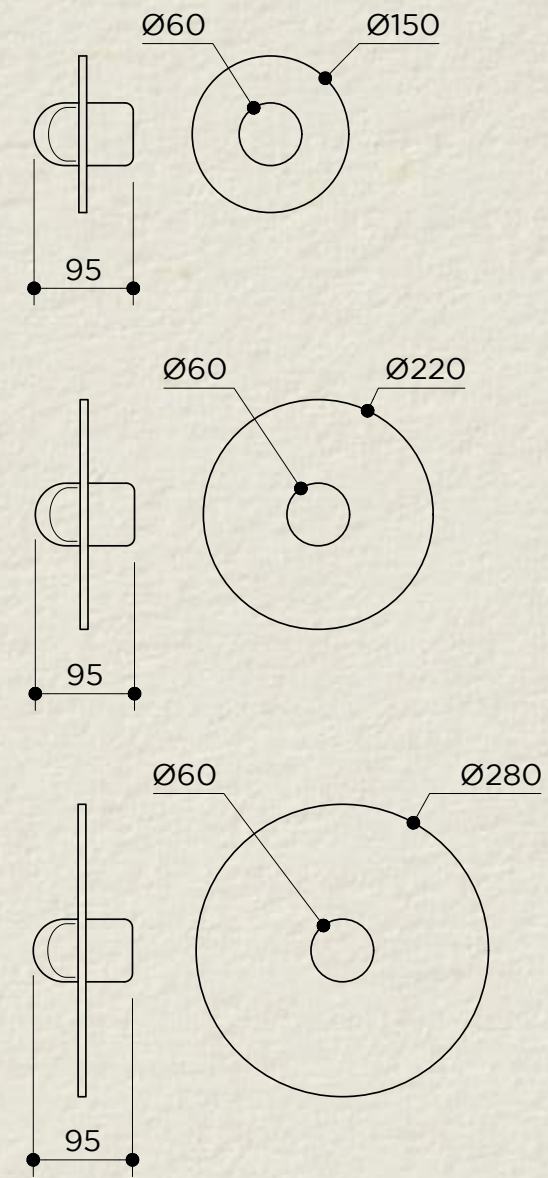

# ALBA SIMPLE WALL ALABASTER / XL / XXL

SKU: ABA.110 / ABA.119 / ABA.111  
TYPOLOGY: WALL LIGHTS  
DIMENSIONS: Ø15 CM / Ø22 CM / Ø28 CM X 9,5 CM  
MATERIALS: ALABASTER STRUCTURE AND OPTICAL LENS  
SOCKET: G9  
WATTAGE: MAX 10W ONLY LED  
VOLTAGE: 220/240V  
INCLUDED BULB: G9 3,6W 360LM OR G9 2,5W 250LM 2700K  
DIMMABLE LED  
COLLECTION: 2021

## MOUNTING MEASUREMENTS