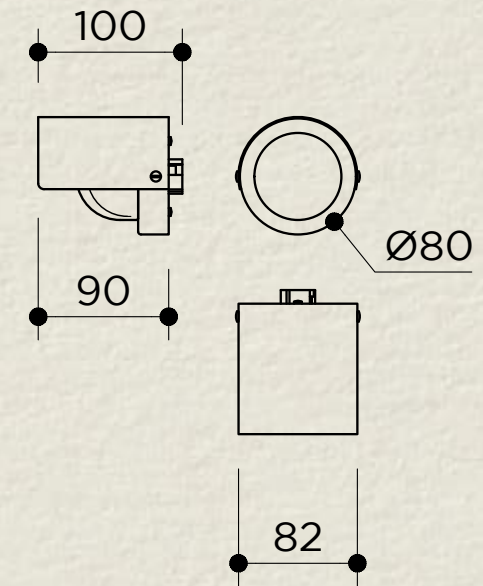

# ALBA MONOCLE INTERIOR / EXTERIOR

SKU: ALB.121 / ALB.127  
 TYPOLOGY: WALL LIGHTS  
 DIMENSIONS: Ø8 CM X 10 CM  
 MATERIALS: BRASS, 3D PRINTED PLA STRUCTURE AND OPTICAL LENS  
 SOCKET: G9  
 WATTAGE: MAX 10W ONLY LED  
 VOLTAGE: 220/240V  
 INCLUDED BULB: G9 3,6W 360LM 2700K DIMMABLE LED  
 COLLECTION: 2020  
 EXTRA INFO: RECESSED JUNCTION BOX REQUIRED  
 OUTDOOR VERSION (ALB.127) IS IP44 RATED

## MOUNTING MEASUREMENTS