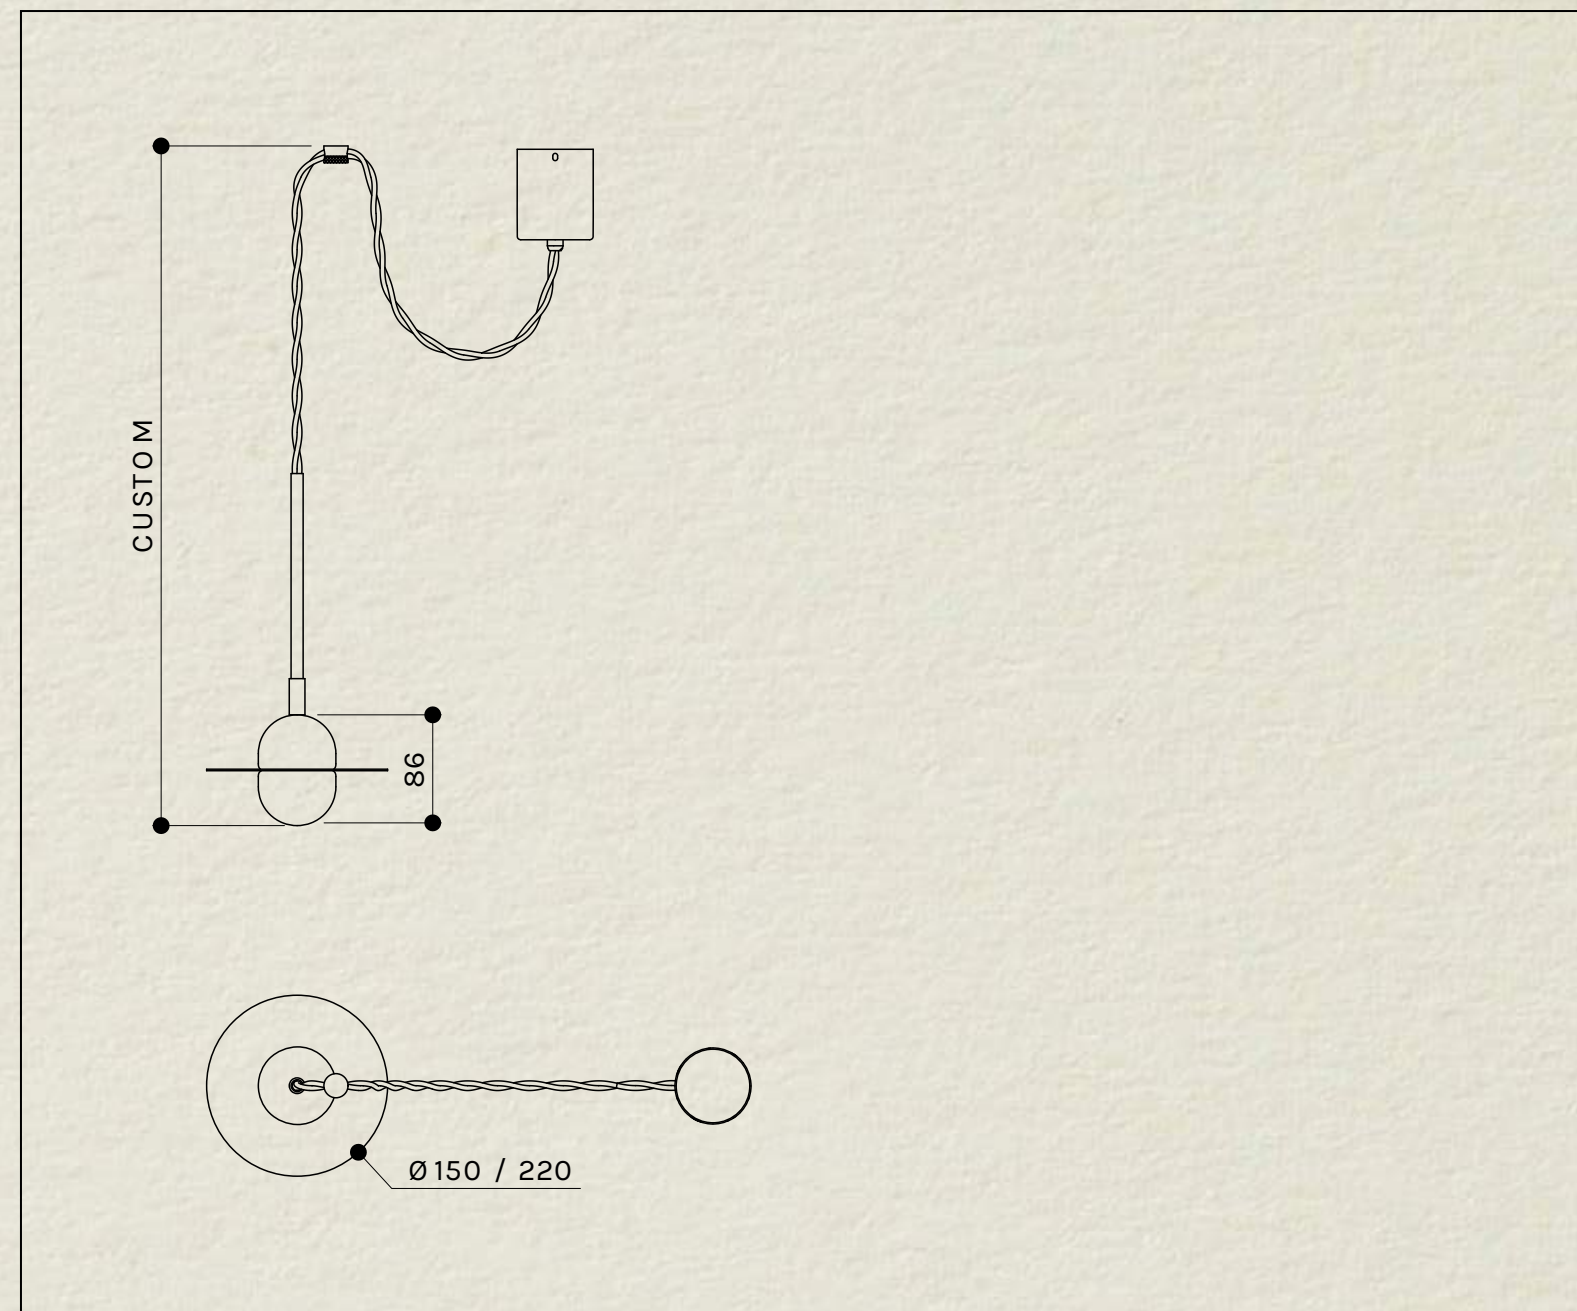

# ALBA PENDANT CABLE / XL

SKU: ALB.118 / ALB.130  
 TYPOLOGY: PENDANT LIGHTS  
 DIMENSIONS: Ø15 CM / Ø22 CM X (CUSTOM HEIGHT)  
 MATERIALS: BRASS, 3D PRINTED PLA STRUCTURE AND OPTICAL LENS  
 SOCKET: G4 12V AC  
 WATTAGE: MAX 5 W ONLY LED  
 VOLTAGE: 220/240V, INTEGRATED 12V AC TRANSFORMER  
 INCLUDED BULB: G4 12V AC 4,5W 400LM 2700K DIMMABLE LED  
 COLLECTION: 2019

## OPTIONS BACKPLATE

BP07