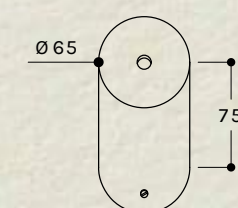

OPTIONS BACKPLATE