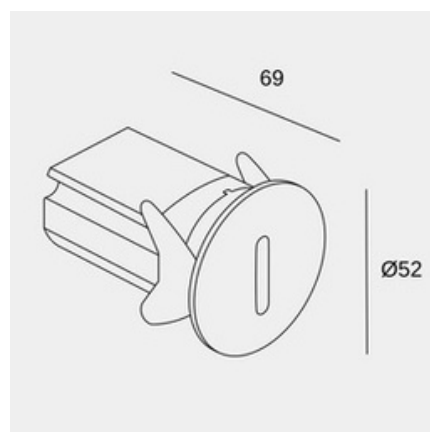

UGR crosswise: 14.5

UGR lengthwise: 15.6

Lampholder	Quantity	Light source power
LED	1	2W

Dusk

Dusk IP66 LED Outdoor Low Level Step Light

Logistics

 x 50 Net weight (kg): 0.19
Packaged weight (kg): 0.25

Packaging: 130mm x 70mm x 58mm
