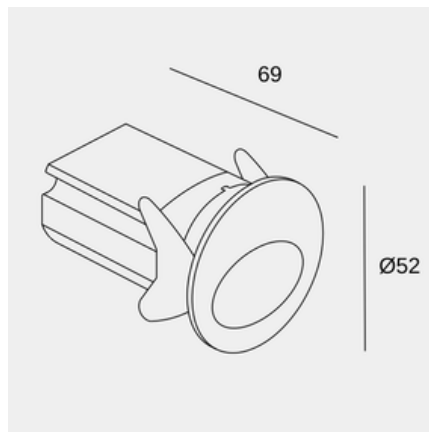

Dawn

Dawn IP66 LED Outdoor Low Level Step Light

Technical features

Luminaire total power: 3W
Real lumens: 77
Real lm/W: 26
Correlated Colour Temperature (CCT): 2700K | 3000K | 4000K
Lens / reflector angle: FLOOD 60°
Structure material: Aluminium
Structure finish: Brown | Urban grey | White
Diffuser material: Glass
Diffuser finish: Transparent
Voltage / frequency: 220-240V/50-60Hz
Dimming protocol: ON-OFF
Power Factor: 0,41
Useful life: 50,000h L80B20
Warranty: 5 years

Resistant to marine environments: Yes

Easily recyclable luminaire

Luminotechnic features

CRI: 92
MacAdam steps: 3
Photobiological risk: RG2
UGR crosswise: 21.2
UGR lengthwise: 13.7

Lampholder	Quantity	Light source power (W)
LED	1	2W

Dawn

Dawn IP66 LED Outdoor Low Level Step Light

Logistics

Net weight (kg): 0.19

Packaged weight (kg): 0.25

Packaging: 130mmx80mm x 58mm

Light application