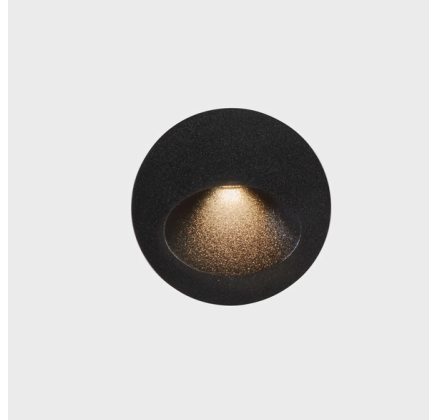

Dawn

Dawn IP66 LED Outdoor Low Level Step Light

Technical features

Luminaire total power: 3W
Real lumens: 77
Real lm/W: 26
Correlated Colour Temperature (CCT): 2700K | 3000K | 4000K
Lens / reflector angle: FLOOD 60°
Structure material: Aluminium
Structure finish: Brown | Urban grey | White
Diffuser material: Glass
Diffuser finish: Transparent
Voltage / frequency: 220-240V/50-60Hz
Dimming protocol: ON-OFF
Power Factor: 0,41
Useful life: 50,000h L80B20
Warranty: 5 years

Resistant to marine environments: Yes

Easily recyclable luminaire

Luminotechnic features

CRI: 92
MacAdam steps: 3
Photobiological risk: RG2
UGR crosswise: 21.2
UGR lengthwise: 13.7

Lampholder	Quantity	Light source power (W)
LED	1	2W

Dawn

Dawn IP66 LED Outdoor Low Level Step Light

Logistics

Net weight (kg): 0.19

Packaged weight (kg): 0.25

Packaging: 130mmx80mm x 58mm

Light application