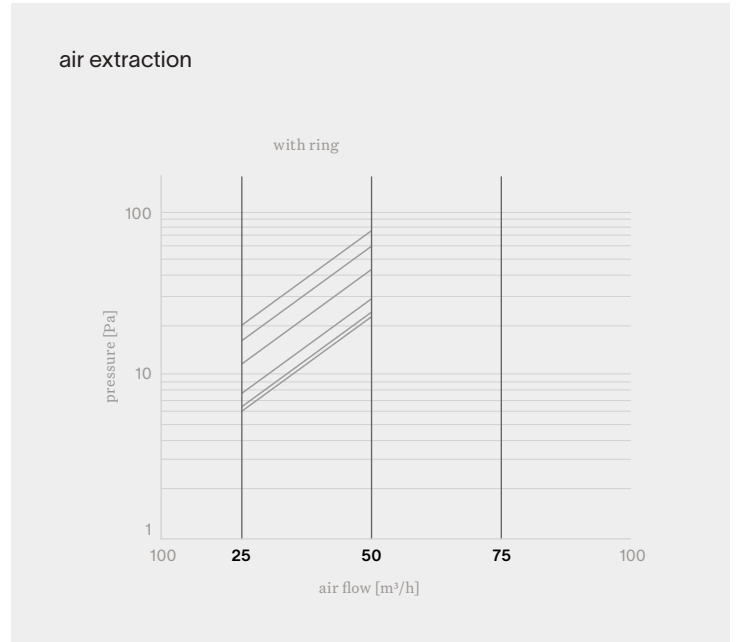

pradovent | trim Ø125

installation

tech specs

type	supply or extraction
air flow	supply max. 75m ³ /h extraction max. 50m ³ /h
pressure	5 - 85 Pa
noise level	< 27 dB(A)
adjustment	34 steps
color	white (RAL 9003) black (RAL 9005)
paintable	with synthetic primer
compatibility	fits into every Ø125 duct
other	patent pending

order number

	product code
pradovent trim Ø125 - white	8001-1000
pradovent trim Ø125 - black	8001-1001
	accessories
mounting collar for pradovent trim Ø125	8001-1002

pradovent | trim Ø125

capacity graph - big cover plate

capacity graph - small cover plate