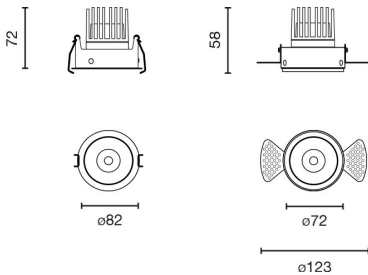

CASAMBI

Mounting	Ceiling
Voltage (V)	220V-240V
Hertz	50/60Hz
Class	II
IP	20
Power (W)	6,4
Energy class light source	G
Light source	COB LED
Light source included	Yes
Incandescent wire	650
Lifespan	50.000h L70 B10
Power factor	0.8
Luminous Flux (lm)	655
Color temperature (K)	2400-6500K
Dimmable luminaire (W)	Yes
Opening angle degrees	50
Photobiological risk	1
CRI	90
Control System	CASAMBI
Driver included	Yes
Supply current	200 mA
Structure material	Aluminium + Aluminium
Structure finish	Black+Black
Cut-out Size for Recessed Mount	75
Minimum Recessed Height (mm)	92
Maximum Ceiling Thickness (mm)	25

[Installation instructions](#)

[Energy label](#)

[Photometric](#)

Related accessories

Elios Frame

Reference	0700PP0303
Structure material	Aluminium

Elios Frame

Reference	0700PP0304
-----------	------------