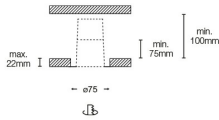

CASAMBI

Mounting	Ceiling
Voltage (V)	220V-240V
Hertz	50/60Hz
Class	II
IP	20
Power (W)	6,4
Energy class light source	G
Light source	COB LED
Light source included	Yes
Incandescent wire	650
Lifespan	50.000h L70 B10
Power factor	0.8
Luminous Flux (lm)	655
Color temperature (K)	2400-6500K
Dimmable luminaire (W)	Yes
Opening angle degrees	50
Photobiological risk	1
CRI	90
Control System	CASAMBI
Driver included	Yes
Supply current	200 mA
Structure material	Aluminium + Aluminium
Structure finish	Black+Black
Cut-out Size for Recessed Mount	75
Minimum Recessed Height (mm)	92
Maximum Ceiling Thickness (mm)	25

[Installation instructions](#)

[Energy label](#)

[Photometric](#)

Related accessories

Elios Frame

Reference	0700PP0303
Structure material	Aluminium

Elios Frame

Reference	0700PP0304
-----------	------------