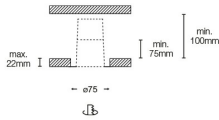

CASAMBI

Mounting	Ceiling
Voltage (V)	220V-240V
Hertz	50/60Hz
Class	II
IP	20
Power (W)	6,4
Energy class light source	G
Light source	COB LED
Light source included	Yes
Incandescent wire	650
Lifespan	50.000h L70 B10
Power factor	0.8
Luminous Flux (lm)	679
Color temperature (K)	2400-6500K
Dimmable luminaire (W)	Yes
Opening angle degrees	36
Photobiological risk	1
CRI	90
Control System	CASAMBI
Driver included	Yes
Supply current	200 mA
Structure material	Aluminium + Aluminium
Structure finish	Black+Black
Cut-out Size for Recessed Mount	75
Minimum Recessed Height (mm)	92
Maximum Ceiling Thickness (mm)	25

[Installation instructions](#)

[Energy label](#)

[Photometric](#)

Related accessories

Elios Frame

Reference	0700PP0303
Structure material	Aluminium

Elios Frame

Reference	0700PP0304
-----------	------------