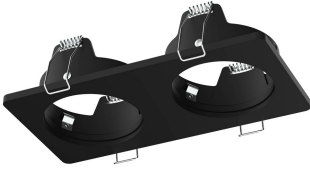

CASAMBI

Mounting	Ceiling
Voltage (V)	220V-240V
Hertz	50/60Hz
Class	II
IP	20
Power (W)	6,4
Energy class light source	G
Light source	COB LED
Light source included	Yes
Incandescent wire	650
Lifespan	50.000h L70 B10
Power factor	0.8
Luminous Flux (lm)	679
Color temperature (K)	2400-6500K
Dimmable luminaire (W)	Yes
Opening angle degrees	36
Photobiological risk	1
CRI	90
Control System	CASAMBI
Driver included	Yes
Supply current	200 mA
Structure material	Aluminium + Aluminium
Structure finish	Black+Black
Cut-out Size for Recessed Mount	75
Minimum Recessed Height (mm)	92
Maximum Ceiling Thickness (mm)	25

[Installation instructions](#)

[Energy label](#)

[Photometric](#)

Related accessories

Elios Frame

Reference	0700PP0303
Structure material	Aluminium

Elios Frame

Reference	0700PP0304
-----------	------------

Elios Trimless Frame

Reference	0700PP0301
-----------	------------

Elios Double Frame

Reference	0700PP0305
-----------	------------

Elios Double Frame

Reference 0700PP0306

Elios Trimless Double Frame

Reference 0700PP0307