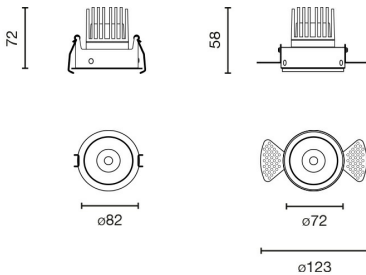

CASAMBI

Mounting	Ceiling
Voltage (V)	220V-240V
Hertz	50/60Hz
Class	II
IP	20
Power (W)	6,4
Energy class light source	G
Light source	COB LED
Light source included	Yes
Incandescent wire	650
Lifespan	50.000h L70 B10
Power factor	0.8
Luminous Flux (lm)	679
Color temperature (K)	2400-6500K
Dimmable luminaire (W)	Yes
Opening angle degrees	36
Photobiological risk	1
CRI	90
Control System	CASAMBI
Driver included	Yes
Supply current	200 mA
Structure material	Aluminium + Aluminium
Structure finish	Black+Black
Cut-out Size for Recessed Mount	75
Minimum Recessed Height (mm)	92
Maximum Ceiling Thickness (mm)	25

[Installation instructions](#)

[Energy label](#)

[Photometric](#)

Related accessories

Elios Frame

Reference	0700PP0303
Structure material	Aluminium

Elios Frame

Reference	0700PP0304
-----------	------------