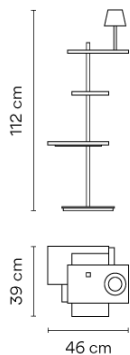

Model Sheet

Finish 23 Warm White
NCS S 0502-Y50R

14 Chocolate
RAL 8019

LED 2700 K

Control Push

Electrical connection Plug-in

Light source 6 x LED STRIP 24V 1,63W
Light source 6 x LED STRIP 24V 1,63W

LED CRI>90 1281 lm 90
2700 K

Driver Constant Voltage 350 mA 220~240
V 50 Hz

Remarks LED on/off switch under the shelf

Application Floor and Table

Packaging 1 Box
1.385 m x 0.535 m x 0.6 m
Gross weight 35.2 kg
Net weight 19.98 kg
Vol. 0.4445 m³