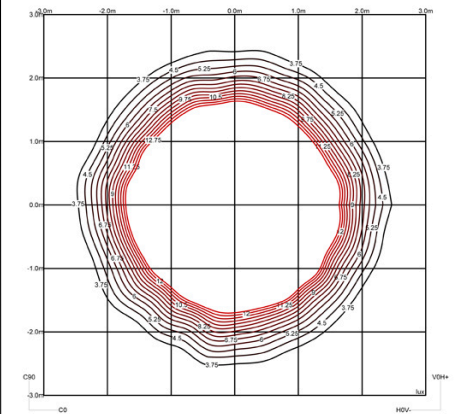

Photometric Data

Min. quantity, upcharge and extra lead time apply

All of our products come with a five-year warranty. Check our legal terms at www.vibia.com/warranty

Vibia Lighting, S.L.U.

Office / Oficina

Progrés 4-6, 08850 Gavà, Barcelona, Spain.

International T +34 934 796 971

Spain / Portugal T +34 934 796 970

customer.service@vibia.com

vibia.com