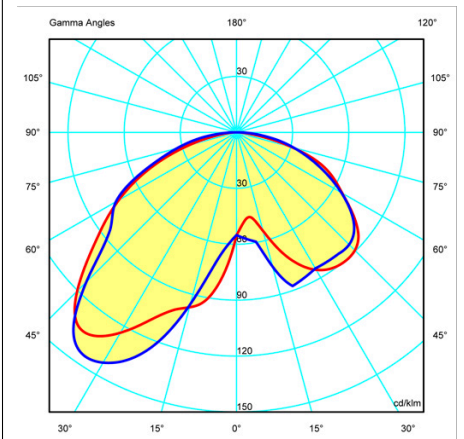

Photometric Data

Min. quantity, upcharge and extra lead time apply

All of our products come with a five-year warranty. Check our legal terms at www.vibia.com/warranty

Vibia Lighting, S.L.U.

Office / Oficina

Progrés 4-6, 08850 Gavà, Barcelona, Spain.

International T +34 934 796 971

Spain / Portugal T +34 934 796 970

customer.service@vibia.com

vibia.com