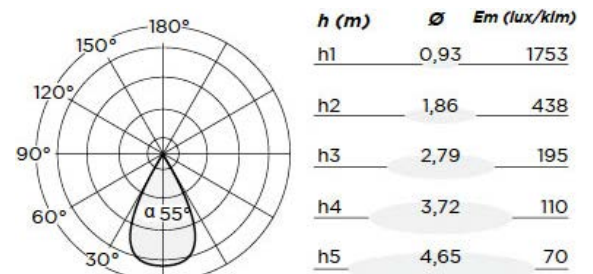

ALPS LOCO

LED SPOTLIGHT MODULE for ALPS TRACK
TRUE COLOUR CRI 98 | INTEGRATED DRIVER

PHOTOMETRIC DATA FOR 15W

Power	CCT	Beam Angle Optics		Delivered Output	Efficacy
15W	2700K	15°	Spot	1056 lm	71 lm/W
		24°	Medium	1212 lm	82 lm/W
		40°	Wide	1193 lm	81 lm/W
		55°	Flood	1117 lm	76 lm/W
15W	3000K	15°	Spot	1112 lm	75 lm/W
		24°	Medium	1276 lm	86 lm/W
		40°	Wide	1256 lm	85 lm/W
		55°	Flood	1176 lm	80 lm/W
15W	4000K	15°	Spot	1223 lm	83 lm/W
		24°	Medium	1404 lm	95 lm/W
		40°	Wide	1382 lm	94 lm/W
		55°	Flood	1294 lm	88 lm/W

PHOTOMETRIC DIAGRAMS FOR 15W

55° Flood