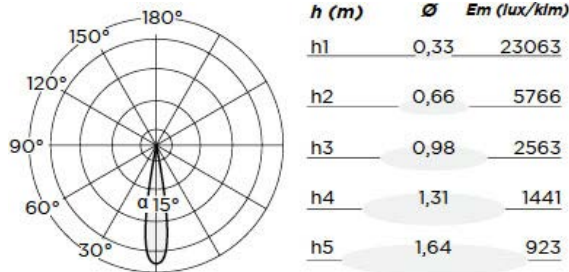

ALPS LOCO

LED SPOTLIGHT MODULE for ALPS TRACK
TRUE COLOUR CRI 98 | INTEGRATED DRIVER

PHOTOMETRIC DATA FOR 40W

Power	CCT	Beam Angle Optics		Delivered Output	Efficacy
40W	2700K	15°	Spot	3159 lm	76 lm/W
		24°	Medium	3537 lm	83 lm/W
		40°	Wide	3230 lm	81 lm/W
		55°	Flood	3360 lm	84 lm/W
40W	3000K	15°	Spot	3325 lm	80 lm/W
		24°	Medium	3723 lm	87 lm/W
		40°	Wide	3400 lm	85 lm/W
		55°	Flood	3537 lm	88 lm/W
40W	4000K	15°	Spot	3658 lm	88 lm/W
		24°	Medium	4095 lm	96 lm/W
		40°	Wide	3740 lm	94 lm/W
		55°	Flood	3891 lm	97 lm/W

PHOTOMETRIC DIAGRAMS FOR 40W

15° Spot