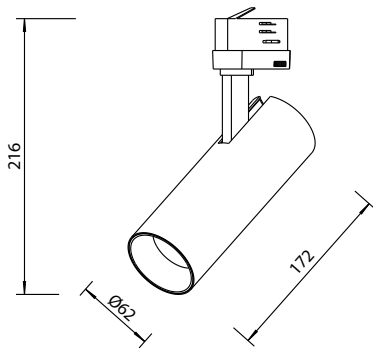

DIMENSIONS

15W

Lens Diameter: Ø62mm
Length: 172mm
Total Height: 216mm

25W

Lens Diameter: Ø76mm
Length: 210mm
Total Height: 255mm

35W

Lens Diameter: Ø88mm
Length: 235mm
Total Height: 294mm

TRUE COLOUR CRI 98

ALPS LOCO

LED SPOTLIGHT MODULE for ALPS TRACK
TRUE COLOUR CRI 98 | INTEGRATED DRIVER

PHOTOMETRIC DATA FOR 15W

Power	CCT	Beam Angle Optics		Delivered Output	Efficacy
15W	2700K	15°	Spot	1056 lm	71 lm/W
		24°	Medium	1212 lm	82 lm/W
		40°	Wide	1193 lm	81 lm/W
		55°	Flood	1117 lm	76 lm/W
15W	3000K	15°	Spot	1112 lm	75 lm/W
		24°	Medium	1276 lm	86 lm/W
		40°	Wide	1256 lm	85 lm/W
		55°	Flood	1176 lm	80 lm/W
15W	4000K	15°	Spot	1223 lm	83 lm/W
		24°	Medium	1404 lm	95 lm/W
		40°	Wide	1382 lm	94 lm/W
		55°	Flood	1294 lm	88 lm/W

PHOTOMETRIC DIAGRAMS FOR 15W

15° Spot

24° Medium

40° Wide

55° Flood

ALPS LOCO

LED SPOTLIGHT MODULE for ALPS TRACK
TRUE COLOUR CRI 98 | INTEGRATED DRIVER

PHOTOMETRIC DATA FOR 30W

PHOTOMETRIC DIAGRAMS FOR 30W

15° Spot

24° Medium

40° Wide

55° Flood

ALPS LOCO

LED SPOTLIGHT MODULE for ALPS TRACK
TRUE COLOUR CRI 98 | INTEGRATED DRIVER

PHOTOMETRIC DATA FOR 40W