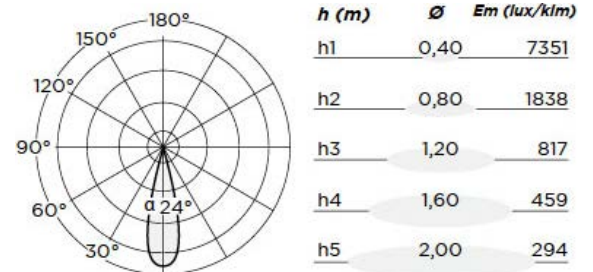

ALPS LOCO

LED SPOTLIGHT MODULE for ALPS TRACK
TRUE COLOUR CRI 98 | INTEGRATED DRIVER

PHOTOMETRIC DATA FOR 15W

Power	CCT	Beam Angle Optics		Delivered Output	Efficacy
15W	2700K	15°	Spot	1056 lm	71 lm/W
		24°	Medium	1212 lm	82 lm/W
		40°	Wide	1193 lm	81 lm/W
		55°	Flood	1117 lm	76 lm/W
15W	3000K	15°	Spot	1112 lm	75 lm/W
		24°	Medium	1276 lm	86 lm/W
		40°	Wide	1256 lm	85 lm/W
		55°	Flood	1176 lm	80 lm/W
15W	4000K	15°	Spot	1223 lm	83 lm/W
		24°	Medium	1404 lm	95 lm/W
		40°	Wide	1382 lm	94 lm/W
		55°	Flood	1294 lm	88 lm/W

PHOTOMETRIC DIAGRAMS FOR 15W

24° Medium