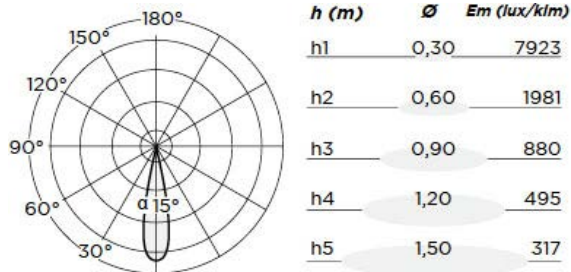

ALPS LOCO

LED SPOTLIGHT MODULE for ALPS TRACK
TRUE COLOUR CRI 98 | INTEGRATED DRIVER

PHOTOMETRIC DATA FOR 15W

Power	CCT	Beam Angle Optics		Delivered Output	Efficacy
15W	2700K	15°	Spot	1056 lm	71 lm/W
		24°	Medium	1212 lm	82 lm/W
		40°	Wide	1193 lm	81 lm/W
		55°	Flood	1117 lm	76 lm/W
15W	3000K	15°	Spot	1112 lm	75 lm/W
		24°	Medium	1276 lm	86 lm/W
		40°	Wide	1256 lm	85 lm/W
		55°	Flood	1176 lm	80 lm/W
15W	4000K	15°	Spot	1223 lm	83 lm/W
		24°	Medium	1404 lm	95 lm/W
		40°	Wide	1382 lm	94 lm/W
		55°	Flood	1294 lm	88 lm/W

PHOTOMETRIC DIAGRAMS FOR 15W

15° Spot