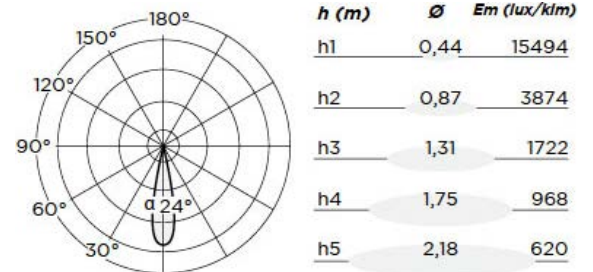

ALPS LOCO

LED SPOTLIGHT MODULE for ALPS TRACK
TRUE COLOUR CRI 98 | INTEGRATED DRIVER

PHOTOMETRIC DATA FOR 40W

Power	CCT	Beam Angle Optics		Delivered Output	Efficacy
40W	2700K	15°	Spot	3159 lm	76 lm/W
		24°	Medium	3537 lm	83 lm/W
		40°	Wide	3230 lm	81 lm/W
		55°	Flood	3360 lm	84 lm/W
40W	3000K	15°	Spot	3325 lm	80 lm/W
		24°	Medium	3723 lm	87 lm/W
		40°	Wide	3400 lm	85 lm/W
		55°	Flood	3537 lm	88 lm/W
40W	4000K	15°	Spot	3658 lm	88 lm/W
		24°	Medium	4095 lm	96 lm/W
		40°	Wide	3740 lm	94 lm/W
		55°	Flood	3891 lm	97 lm/W

PHOTOMETRIC DIAGRAMS FOR 40W

24° Medium

☎ 01189 889414

✉ sales@darklightdesign.com

🌐 darklightdesign.com

Darklight Design
Unit 10 Brookside Business Centre
Church Road
Swallowfield
Reading
Berkshire
RG7 1TH