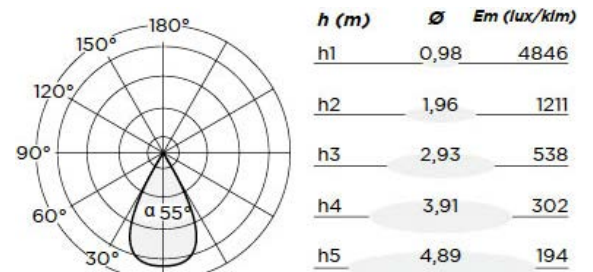

Power	CCT	Beam Angle Optics		Delivered Output	Efficacy
30W	2700K	15°	Spot	2191 lm	81 lm/W
		24°	Medium	2297 lm	85 lm/W
		40°	Wide	2182 lm	81 lm/W
		55°	Flood	2330 lm	86 lm/W
30W	3000K	15°	Spot	2306 lm	85 lm/W
		24°	Medium	2418 lm	89 lm/W
		40°	Wide	2297 lm	85 lm/W
		55°	Flood	2453 lm	90 lm/W
30W	4000K	15°	Spot	2537 lm	94 lm/W
		24°	Medium	2660 lm	98 lm/W
		40°	Wide	2527 lm	94 lm/W
		55°	Flood	2698 lm	99 lm/W

Power	CCT	Beam Angle Optics		Delivered Output	Efficacy
40W	2700K	15°	Spot	3159 lm	76 lm/W
		24°	Medium	3537 lm	83 lm/W
		40°	Wide	3230 lm	81 lm/W
		55°	Flood	3360 lm	84 lm/W
40W	3000K	15°	Spot	3325 lm	80 lm/W
		24°	Medium	3723 lm	87 lm/W
		40°	Wide	3400 lm	85 lm/W
		55°	Flood	3537 lm	88 lm/W
40W	4000K	15°	Spot	3658 lm	88 lm/W
		24°	Medium	4095 lm	96 lm/W
		40°	Wide	3740 lm	94 lm/W
		55°	Flood	3891 lm	97 lm/W

PHOTOMETRIC DIAGRAMS FOR 40W

15° Spot

24° Medium

40° Wide

55° Flood

☎ 01189 889414

✉ sales@darklightdesign.com

🌐 darklightdesign.com