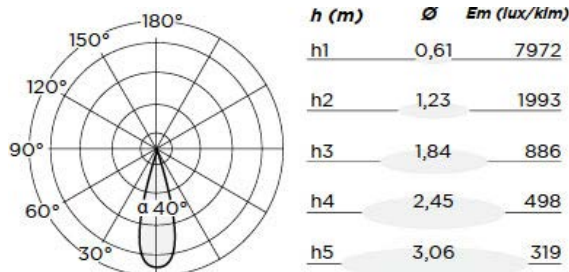

Power	CCT	Beam Angle Optics		Delivered Output	Efficacy
30W	2700K	15°	Spot	2191 lm	81 lm/W
		24°	Medium	2297 lm	85 lm/W
		40°	Wide	2182 lm	81 lm/W
		55°	Flood	2330 lm	86 lm/W
30W	3000K	15°	Spot	2306 lm	85 lm/W
		24°	Medium	2418 lm	89 lm/W
		40°	Wide	2297 lm	85 lm/W
		55°	Flood	2453 lm	90 lm/W
30W	4000K	15°	Spot	2537 lm	94 lm/W
		24°	Medium	2660 lm	98 lm/W
		40°	Wide	2527 lm	94 lm/W
		55°	Flood	2698 lm	99 lm/W

Power	CCT	Beam Angle Optics		Delivered Output	Efficacy
40W	2700K	15°	Spot	3159 lm	76 lm/W
		24°	Medium	3537 lm	83 lm/W
		40°	Wide	3230 lm	81 lm/W
		55°	Flood	3360 lm	84 lm/W
40W	3000K	15°	Spot	3325 lm	80 lm/W
		24°	Medium	3723 lm	87 lm/W
		40°	Wide	3400 lm	85 lm/W
		55°	Flood	3537 lm	88 lm/W
40W	4000K	15°	Spot	3658 lm	88 lm/W
		24°	Medium	4095 lm	96 lm/W
		40°	Wide	3740 lm	94 lm/W
		55°	Flood	3891 lm	97 lm/W

PHOTOMETRIC DIAGRAMS FOR 40W

15° Spot

24° Medium

40° Wide

55° Flood

☎ 01189 889414

✉ sales@darklightdesign.com

🌐 darklightdesign.com