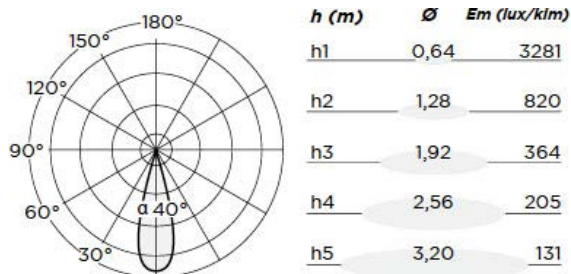

ALPS LOCO

LED SPOTLIGHT MODULE for ALPS TRACK
TRUE COLOUR CRI 98 | INTEGRATED DRIVER

PHOTOMETRIC DATA FOR 15W

Power	CCT	Beam Angle Optics		Delivered Output	Efficacy
15W	2700K	15°	Spot	1056 lm	71 lm/W
		24°	Medium	1212 lm	82 lm/W
		40°	Wide	1193 lm	81 lm/W
		55°	Flood	1117 lm	76 lm/W
15W	3000K	15°	Spot	1112 lm	75 lm/W
		24°	Medium	1276 lm	86 lm/W
		40°	Wide	1256 lm	85 lm/W
		55°	Flood	1176 lm	80 lm/W
15W	4000K	15°	Spot	1223 lm	83 lm/W
		24°	Medium	1404 lm	95 lm/W
		40°	Wide	1382 lm	94 lm/W
		55°	Flood	1294 lm	88 lm/W

PHOTOMETRIC DIAGRAMS FOR 15W

40° Wide