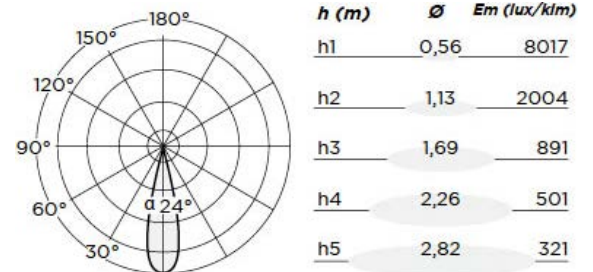

ALPS LOCO

LED SPOTLIGHT MODULE for ALPS TRACK
TRUE COLOUR CRI 98 | INTEGRATED DRIVER

PHOTOMETRIC DATA FOR 30W

Power	CCT	Beam Angle Optics		Delivered Output	Efficacy
30W	2700K	15°	Spot	2191 lm	81 lm/W
		24°	Medium	2297 lm	85 lm/W
		40°	Wide	2182 lm	81 lm/W
		55°	Flood	2330 lm	86 lm/W
30W	3000K	15°	Spot	2306 lm	85 lm/W
		24°	Medium	2418 lm	89 lm/W
		40°	Wide	2297 lm	85 lm/W
		55°	Flood	2453 lm	90 lm/W
30W	4000K	15°	Spot	2537 lm	94 lm/W
		24°	Medium	2660 lm	98 lm/W
		40°	Wide	2527 lm	94 lm/W
		55°	Flood	2698 lm	99 lm/W

PHOTOMETRIC DIAGRAMS FOR 30W

24° Medium