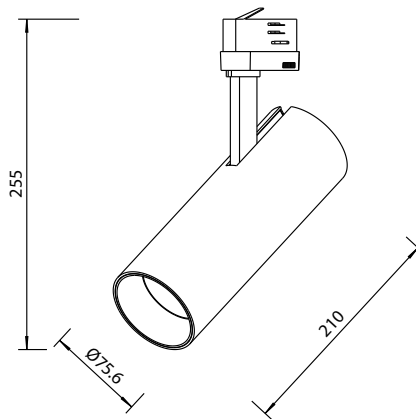

DIMENSIONS

15W

Lens Diameter: Ø62mm
Length: 172mm
Total Height: 216mm

25W

Lens Diameter: Ø76mm
Length: 210mm
Total Height: 255mm

35W

Lens Diameter: Ø88mm
Length: 235mm
Total Height: 294mm

TRUE COLOUR CRI 98

ALPS LOCO

LED SPOTLIGHT MODULE for ALPS TRACK
TRUE COLOUR CRI 98 | INTEGRATED DRIVER

PHOTOMETRIC DATA FOR 15W

Power	CCT	Beam Angle Optics		Delivered Output	Efficacy
15W	2700K	15°	Spot	1056 lm	71 lm/W
		24°	Medium	1212 lm	82 lm/W
		40°	Wide	1193 lm	81 lm/W
		55°	Flood	1117 lm	76 lm/W
15W	3000K	15°	Spot	1112 lm	75 lm/W
		24°	Medium	1276 lm	86 lm/W
		40°	Wide	1256 lm	85 lm/W
		55°	Flood	1176 lm	80 lm/W
15W	4000K	15°	Spot	1223 lm	83 lm/W
		24°	Medium	1404 lm	95 lm/W
		40°	Wide	1382 lm	94 lm/W
		55°	Flood	1294 lm	88 lm/W

PHOTOMETRIC DIAGRAMS FOR 15W

15° Spot

24° Medium

40° Wide

55° Flood

ALPS LOCO

LED SPOTLIGHT MODULE for ALPS TRACK
TRUE COLOUR CRI 98 | INTEGRATED DRIVER

PHOTOMETRIC DATA FOR 30W

PHOTOMETRIC DIAGRAMS FOR 30W

15° Spot

24° Medium

40° Wide

55° Flood

ALPS LOCO

LED SPOTLIGHT MODULE for ALPS TRACK
TRUE COLOUR CRI 98 | INTEGRATED DRIVER

PHOTOMETRIC DATA FOR 40W