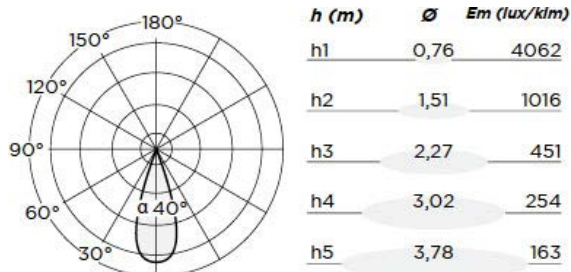

ALPS LOCO

LED SPOTLIGHT MODULE for ALPS TRACK
TRUE COLOUR CRI 98 | INTEGRATED DRIVER

PHOTOMETRIC DATA FOR 30W

Power	CCT	Beam Angle Optics		Delivered Output	Efficacy
30W	2700K	15°	Spot	2191 lm	81 lm/W
		24°	Medium	2297 lm	85 lm/W
		40°	Wide	2182 lm	81 lm/W
		55°	Flood	2330 lm	86 lm/W
30W	3000K	15°	Spot	2306 lm	85 lm/W
		24°	Medium	2418 lm	89 lm/W
		40°	Wide	2297 lm	85 lm/W
		55°	Flood	2453 lm	90 lm/W
30W	4000K	15°	Spot	2537 lm	94 lm/W
		24°	Medium	2660 lm	98 lm/W
		40°	Wide	2527 lm	94 lm/W
		55°	Flood	2698 lm	99 lm/W

PHOTOMETRIC DIAGRAMS FOR 30W

40° Wide