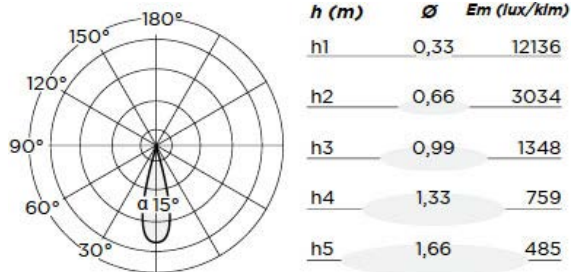

ALPS LOCO

LED SPOTLIGHT MODULE for ALPS TRACK
TRUE COLOUR CRI 98 | INTEGRATED DRIVER

PHOTOMETRIC DATA FOR 30W

Power	CCT	Beam Angle Optics		Delivered Output	Efficacy
30W	2700K	15°	Spot	2191 lm	81 lm/W
		24°	Medium	2297 lm	85 lm/W
		40°	Wide	2182 lm	81 lm/W
		55°	Flood	2330 lm	86 lm/W
30W	3000K	15°	Spot	2306 lm	85 lm/W
		24°	Medium	2418 lm	89 lm/W
		40°	Wide	2297 lm	85 lm/W
		55°	Flood	2453 lm	90 lm/W
30W	4000K	15°	Spot	2537 lm	94 lm/W
		24°	Medium	2660 lm	98 lm/W
		40°	Wide	2527 lm	94 lm/W
		55°	Flood	2698 lm	99 lm/W

PHOTOMETRIC DIAGRAMS FOR 30W

15° Spot