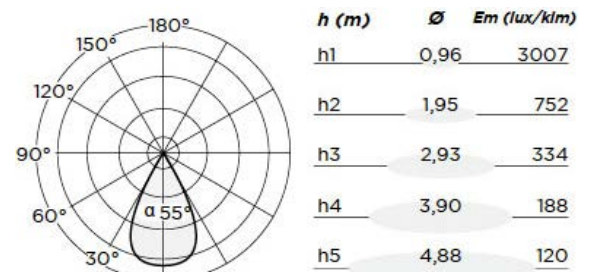

ALPS LOCO

LED SPOTLIGHT MODULE for ALPS TRACK
TRUE COLOUR CRI 98 | INTEGRATED DRIVER

PHOTOMETRIC DATA FOR 30W

Power	CCT	Beam Angle Optics		Delivered Output	Efficacy
30W	2700K	15°	Spot	2191 lm	81 lm/W
		24°	Medium	2297 lm	85 lm/W
		40°	Wide	2182 lm	81 lm/W
		55°	Flood	2330 lm	86 lm/W
30W	3000K	15°	Spot	2306 lm	85 lm/W
		24°	Medium	2418 lm	89 lm/W
		40°	Wide	2297 lm	85 lm/W
		55°	Flood	2453 lm	90 lm/W
30W	4000K	15°	Spot	2537 lm	94 lm/W
		24°	Medium	2660 lm	98 lm/W
		40°	Wide	2527 lm	94 lm/W
		55°	Flood	2698 lm	99 lm/W

PHOTOMETRIC DIAGRAMS FOR 30W

55° Flood