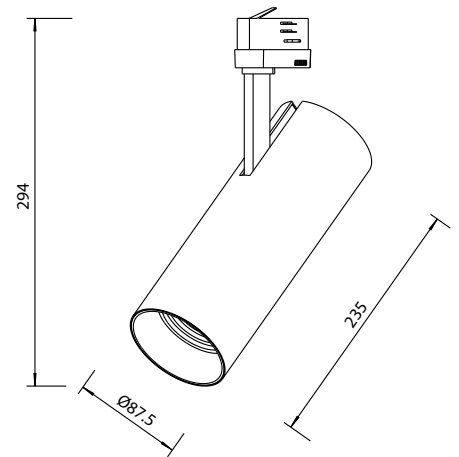

DIMENSIONS

15W

Lens Diameter: Ø62mm
Length: 172mm
Total Height: 216mm

25W

Lens Diameter: Ø76mm
Length: 210mm
Total Height: 255mm

35W

Lens Diameter: Ø88mm
Length: 235mm
Total Height: 294mm

TRUE COLOUR CRI 98

ALPS LOCO

LED SPOTLIGHT MODULE for ALPS TRACK
TRUE COLOUR CRI 98 | INTEGRATED DRIVER

PHOTOMETRIC DATA FOR 15W

Power	CCT	Beam Angle Optics		Delivered Output	Efficacy
15W	2700K	15°	Spot	1056 lm	71 lm/W
		24°	Medium	1212 lm	82 lm/W
		40°	Wide	1193 lm	81 lm/W
		55°	Flood	1117 lm	76 lm/W
15W	3000K	15°	Spot	1112 lm	75 lm/W
		24°	Medium	1276 lm	86 lm/W
		40°	Wide	1256 lm	85 lm/W
		55°	Flood	1176 lm	80 lm/W
15W	4000K	15°	Spot	1223 lm	83 lm/W
		24°	Medium	1404 lm	95 lm/W
		40°	Wide	1382 lm	94 lm/W
		55°	Flood	1294 lm	88 lm/W

PHOTOMETRIC DIAGRAMS FOR 15W

15° Spot

24° Medium

40° Wide

55° Flood

ALPS LOCO

LED SPOTLIGHT MODULE for ALPS TRACK
TRUE COLOUR CRI 98 | INTEGRATED DRIVER

PHOTOMETRIC DATA FOR 30W

PHOTOMETRIC DIAGRAMS FOR 30W

15° Spot

24° Medium

40° Wide

55° Flood

ALPS LOCO

LED SPOTLIGHT MODULE for ALPS TRACK
TRUE COLOUR CRI 98 | INTEGRATED DRIVER

PHOTOMETRIC DATA FOR 40W