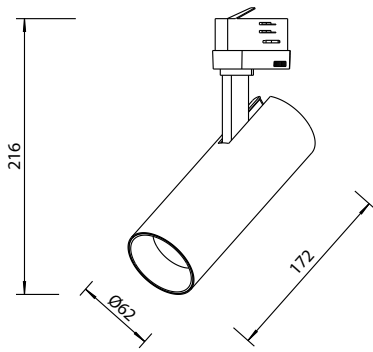

## DIMENSIONS

### 15W

Lens Diameter: Ø62mm  
Length: 172mm  
Total Height: 216mm

### 25W

Lens Diameter: Ø76mm  
Length: 210mm  
Total Height: 255mm

### 35W

Lens Diameter: Ø88mm  
Length: 235mm  
Total Height: 294mm

TRUE COLOUR CRI 98