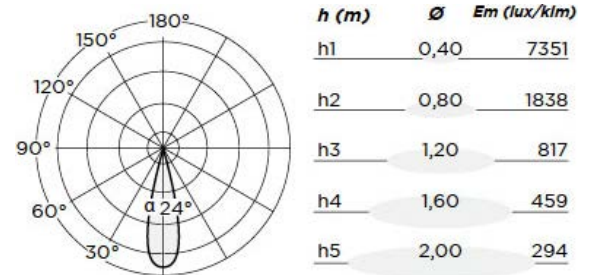

ALPS LOCO

LED SPOTLIGHT MODULE for ALPS TRACK
TRUE COLOUR CRI 98 | INTEGRATED DRIVER

PHOTOMETRIC DATA FOR 15W

Power	CCT	Beam Angle Optics		Delivered Output	Efficacy
15W	2700K	15°	Spot	1056 lm	71 lm/W
		24°	Medium	1212 lm	82 lm/W
		36°	Wide	1193 lm	81 lm/W
15W	3000K	15°	Spot	1112 lm	75 lm/W
		24°	Medium	1276 lm	86 lm/W
		36°	Wide	1256 lm	85 lm/W
15W	4000K	15°	Spot	1223 lm	83 lm/W
		24°	Medium	1404 lm	95 lm/W
		36°	Wide	1382 lm	94 lm/W

PHOTOMETRIC DIAGRAMS FOR 15W

24° Medium