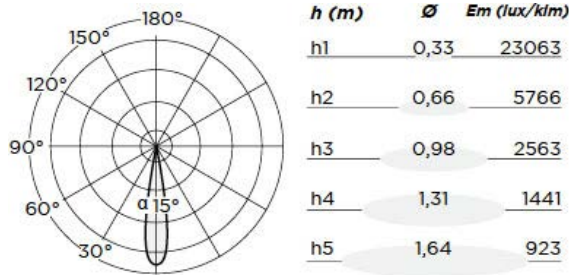

ALPS LOCO

LED SPOTLIGHT MODULE for ALPS TRACK
TRUE COLOUR CRI 98 | INTEGRATED DRIVER

PHOTOMETRIC DATA FOR 35W

Power	CCT	Beam Angle Optics		Delivered Output	Efficacy
35W	2700K	15°	Spot	3159 lm	76 lm/W
		24°	Medium	3537 lm	83 lm/W
		36°	Wide	3230 lm	81 lm/W
35W	3000K	15°	Spot	3325 lm	80 lm/W
		24°	Medium	3723 lm	87 lm/W
		36°	Wide	3400 lm	85 lm/W
35W	4000K	15°	Spot	3658 lm	88 lm/W
		24°	Medium	4095 lm	96 lm/W
		36°	Wide	3740 lm	94 lm/W

PHOTOMETRIC DIAGRAMS FOR 35W

15° Spot