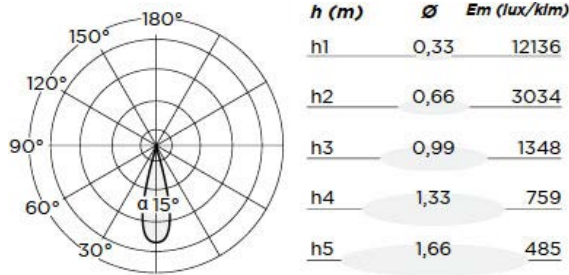

ALPS LOCO

LED SPOTLIGHT MODULE for ALPS TRACK
TRUE COLOUR CRI 98 | INTEGRATED DRIVER

PHOTOMETRIC DATA FOR 25W

Power	CCT	Beam Angle Optics		Delivered Output	Efficacy
25W	2700K	15°	Spot	2191 lm	81 lm/W
		24°	Medium	2297 lm	85 lm/W
		36°	Wide	2182 lm	81 lm/W
25W	3000K	15°	Spot	2306 lm	85 lm/W
		24°	Medium	2418 lm	89 lm/W
		36°	Wide	2297 lm	85 lm/W
25W	4000K	15°	Spot	2537 lm	94 lm/W
		24°	Medium	2660 lm	98 lm/W
		36°	Wide	2527 lm	94 lm/W

PHOTOMETRIC DIAGRAMS FOR 25W

15° Spot