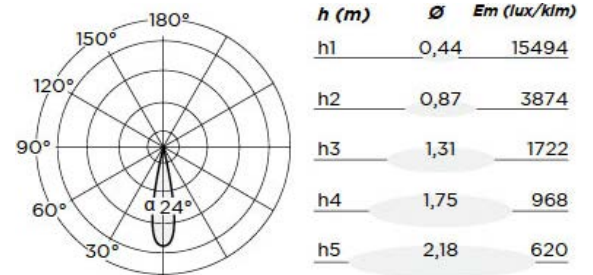

ALPS LOCO

LED SPOTLIGHT MODULE for ALPS TRACK
TRUE COLOUR CRI 98 | INTEGRATED DRIVER

PHOTOMETRIC DATA FOR 35W

Power	CCT	Beam Angle Optics		Delivered Output	Efficacy
35W	2700K	15°	Spot	3159 lm	76 lm/W
		24°	Medium	3537 lm	83 lm/W
		36°	Wide	3230 lm	81 lm/W
35W	3000K	15°	Spot	3325 lm	80 lm/W
		24°	Medium	3723 lm	87 lm/W
		36°	Wide	3400 lm	85 lm/W
35W	4000K	15°	Spot	3658 lm	88 lm/W
		24°	Medium	4095 lm	96 lm/W
		36°	Wide	3740 lm	94 lm/W

PHOTOMETRIC DIAGRAMS FOR 35W

24° Medium

01189 889414

sales@darklightdesign.com

darklightdesign.com

Darklight Design
Unit 10 Brookside Business Centre
Church Road
Swallowfield
Reading
Berkshire
RG7 1TH