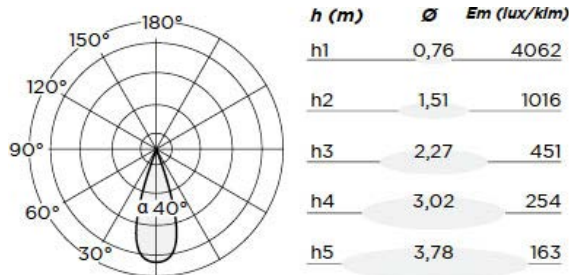

## PHOTOMETRIC DATA FOR 15W

Power	CCT	Beam Angle Optics		Delivered Output	Efficacy
15W	2700K	15°	Spot	1056 lm	71 lm/W
		24°	Medium	1212 lm	82 lm/W
		36°	Wide	1193 lm	81 lm/W
15W	3000K	15°	Spot	1112 lm	75 lm/W
		24°	Medium	1276 lm	86 lm/W
		36°	Wide	1256 lm	85 lm/W
15W	4000K	15°	Spot	1223 lm	83 lm/W
		24°	Medium	1404 lm	95 lm/W
		36°	Wide	1382 lm	94 lm/W

## PHOTOMETRIC DATA FOR 25W

Power	CCT	Beam Angle Optics		Delivered Output	Efficacy
25W	2700K	15°	Spot	2191 lm	81 lm/W
		24°	Medium	2297 lm	85 lm/W
		36°	Wide	2182 lm	81 lm/W
25W	3000K	15°	Spot	2306 lm	85 lm/W
		24°	Medium	2418 lm	89 lm/W
		36°	Wide	2297 lm	85 lm/W
25W	4000K	15°	Spot	2537 lm	94 lm/W
		24°	Medium	2660 lm	98 lm/W
		36°	Wide	2527 lm	94 lm/W

## PHOTOMETRIC DIAGRAMS FOR 25W

15° Spot

24° Medium

36° Wide

## PHOTOMETRIC DATA FOR 35W

Power	CCT	Beam Angle Optics		Delivered Output	Efficacy
35W	2700K	15°	Spot	3159 lm	76 lm/W
		24°	Medium	3537 lm	83 lm/W
		36°	Wide	3230 lm	81 lm/W
35W	3000K	15°	Spot	3325 lm	80 lm/W
		24°	Medium	3723 lm	87 lm/W
		36°	Wide	3400 lm	85 lm/W
35W	4000K	15°	Spot	3658 lm	88 lm/W
		24°	Medium	4095 lm	96 lm/W
		36°	Wide	3740 lm	94 lm/W