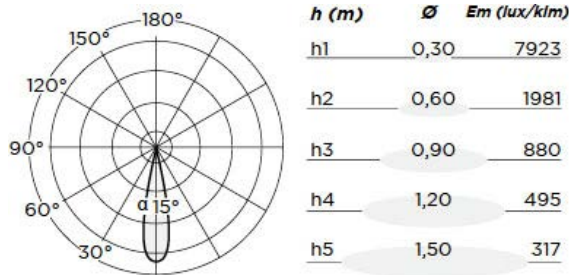

ALPS LOCO

LED SPOTLIGHT MODULE for ALPS TRACK
TRUE COLOUR CRI 98 | INTEGRATED DRIVER

PHOTOMETRIC DATA FOR 15W

Power	CCT	Beam Angle Optics		Delivered Output	Efficacy
15W	2700K	15°	Spot	1056 lm	71 lm/W
		24°	Medium	1212 lm	82 lm/W
		36°	Wide	1193 lm	81 lm/W
15W	3000K	15°	Spot	1112 lm	75 lm/W
		24°	Medium	1276 lm	86 lm/W
		36°	Wide	1256 lm	85 lm/W
15W	4000K	15°	Spot	1223 lm	83 lm/W
		24°	Medium	1404 lm	95 lm/W
		36°	Wide	1382 lm	94 lm/W

PHOTOMETRIC DIAGRAMS FOR 15W

15° Spot