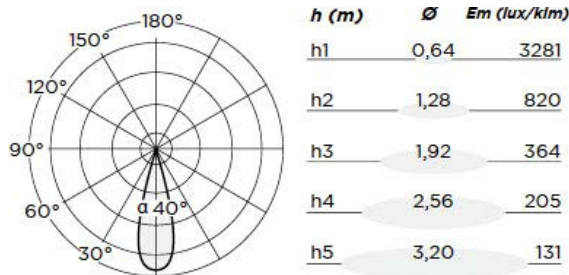

## PHOTOMETRIC DATA FOR 15W

Power	CCT	Beam Angle Optics		Delivered Output	Efficacy
15W	2700K	15°	Spot	1056 lm	71 lm/W
		24°	Medium	1212 lm	82 lm/W
		36°	Wide	1193 lm	81 lm/W
15W	3000K	15°	Spot	1112 lm	75 lm/W
		24°	Medium	1276 lm	86 lm/W
		36°	Wide	1256 lm	85 lm/W
15W	4000K	15°	Spot	1223 lm	83 lm/W
		24°	Medium	1404 lm	95 lm/W
		36°	Wide	1382 lm	94 lm/W

## PHOTOMETRIC DIAGRAMS FOR 15W

15° Spot

24° Medium

36° Wide

## PHOTOMETRIC DATA FOR 25W

Power	CCT	Beam Angle Optics		Delivered Output	Efficacy
25W	2700K	15°	Spot	2191 lm	81 lm/W
		24°	Medium	2297 lm	85 lm/W
		36°	Wide	2182 lm	81 lm/W
25W	3000K	15°	Spot	2306 lm	85 lm/W
		24°	Medium	2418 lm	89 lm/W
		36°	Wide	2297 lm	85 lm/W
25W	4000K	15°	Spot	2537 lm	94 lm/W
		24°	Medium	2660 lm	98 lm/W
		36°	Wide	2527 lm	94 lm/W