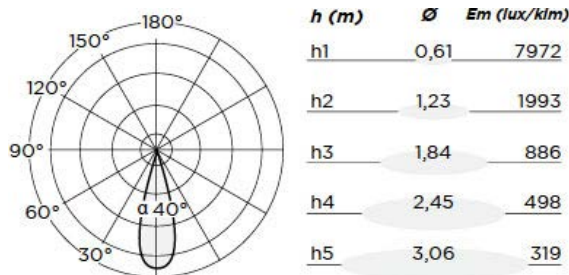

36° Wide

01189 889414

sales@darklightdesign.com

darklightdesign.com

Darklight Design
Unit 10 Brookside Business Centre
Church Road
Swallowfield
Reading
Berkshire
RG7 1TH