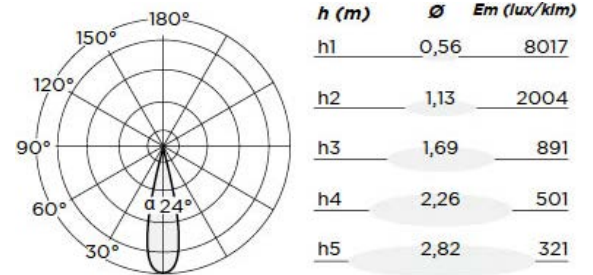

## PHOTOMETRIC DATA FOR 15W

Power	CCT	Beam Angle Optics		Delivered Output	Efficacy
15W	2700K	15°	Spot	1056 lm	71 lm/W
		24°	Medium	1212 lm	82 lm/W
		36°	Wide	1193 lm	81 lm/W
15W	3000K	15°	Spot	1112 lm	75 lm/W
		24°	Medium	1276 lm	86 lm/W
		36°	Wide	1256 lm	85 lm/W
15W	4000K	15°	Spot	1223 lm	83 lm/W
		24°	Medium	1404 lm	95 lm/W
		36°	Wide	1382 lm	94 lm/W

## PHOTOMETRIC DATA FOR 25W

Power	CCT	Beam Angle Optics		Delivered Output	Efficacy
25W	2700K	15°	Spot	2191 lm	81 lm/W
		24°	Medium	2297 lm	85 lm/W
		36°	Wide	2182 lm	81 lm/W
25W	3000K	15°	Spot	2306 lm	85 lm/W
		24°	Medium	2418 lm	89 lm/W
		36°	Wide	2297 lm	85 lm/W
25W	4000K	15°	Spot	2537 lm	94 lm/W
		24°	Medium	2660 lm	98 lm/W
		36°	Wide	2527 lm	94 lm/W

## PHOTOMETRIC DIAGRAMS FOR 25W

15° Spot

24° Medium

36° Wide