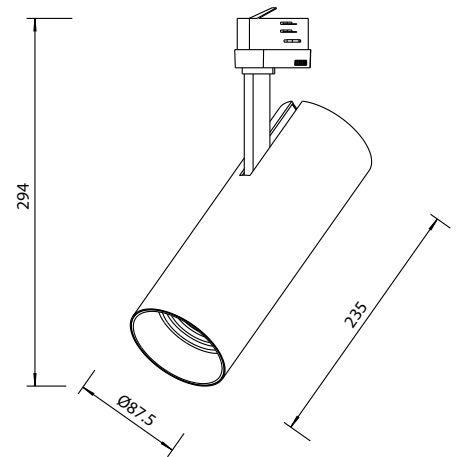

## DIMENSIONS

### 15W

Lens Diameter: Ø62mm  
Length: 172mm  
Total Height: 216mm

### 25W

Lens Diameter: Ø76mm  
Length: 210mm  
Total Height: 255mm

### 35W

Lens Diameter: Ø88mm  
Length: 235mm  
Total Height: 294mm

TRUE COLOUR CRI 98