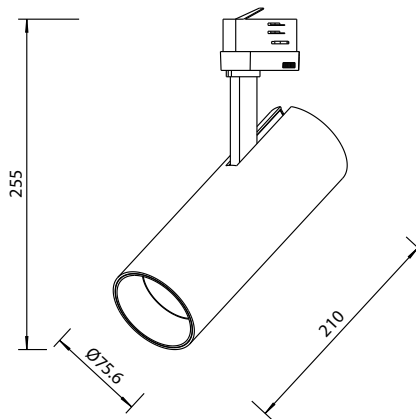

## DIMENSIONS

### 15W

Lens Diameter: Ø62mm  
Length: 172mm  
Total Height: 216mm

### 25W

Lens Diameter: Ø76mm  
Length: 210mm  
Total Height: 255mm

### 35W

Lens Diameter: Ø88mm  
Length: 235mm  
Total Height: 294mm

TRUE COLOUR CRI 98