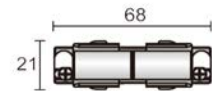

Material	PC UL94V0 + Copper + Steel
Net weight	27g
Fixation	Recessed / surface