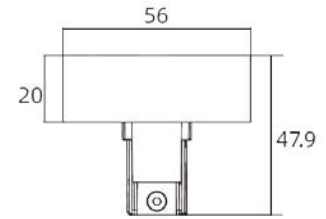

ALPS TRACK | ACCESSORIES

RECESSED
3 CIRCUIT

END CAP

Material	PC UL94V0 + Steel + Copper
Net weight	11g
Fixation	Recessed

TRACK COVER

Material	PC UL94V0
Finish	Black/White
Length	3m
Net weight	200g
Fixation	Surface / susp.

TRACK L COVER

Material	PC UL94V0
Finish	Black/White
Net weight	15g
Fixation	Recessed

TRACK CONNECTOR COVER

Material	PC UL94V0
Finish	Black/White
Net weight	9g
Fixation	Recessed

01189 889414

sales@darklightdesign.com

darklightdesign.com

Darklight Design
Unit 10 Brookside Business Centre
Church Road
Swallowfield
Reading
Berkshire
RG7 1TH