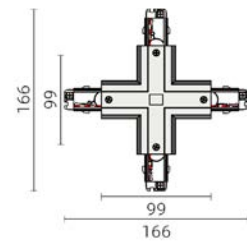

## DIMENSIONS

2m length (1m & 3m also available)

## COUPLER

Material	PC UL94V0 + Copper + Steel
Net weight	27g
Fixation	Recessed / surface

## X CONNECTOR

Material	PC UL94V0 + Copper + Steel
Net weight	230g
Fixation	Recessed / surface