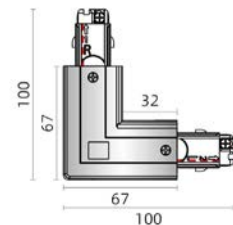

Material	PC UL94V0 + Copper + Steel
Net weight	125g
Fixation	Recessed / surface