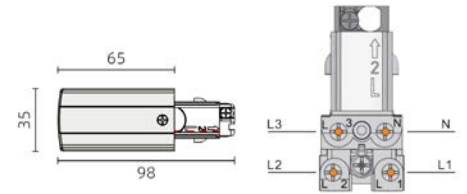

## MIDDLE CONNECTOR

Material	PC UL94V0 + Copper + Steel
Net weight	113g
Fixation	Recessed / surface

## CONNECTOR

Material	PC UL94V0 + Copper + Steel
Net weight	61g
Fixation	Recessed / surface