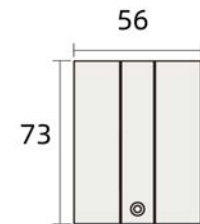

01189 889414

sales@darklightdesign.com

darklightdesign.com

Darklight Design
Unit 10 Brookside Business Centre
Church Road
Swallowfield
Reading
Berkshire
RG7 1TH