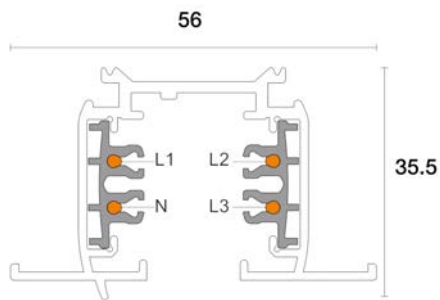

# ALPS TRACK

RECESSED  
3 CIRCUIT

**DLD**  
ARCHITECTURAL

## DIMENSIONS

2m length (1m & 3m also available)