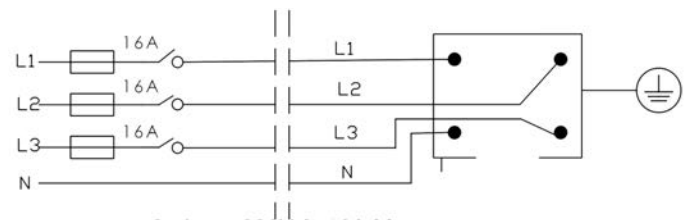

## DIMENSIONS

2m length (1m & 3m also available)

## CONNECTION DIAGRAMS

1 phase | 230V | 16A max

3 phase | 230V | 3 x 16A max