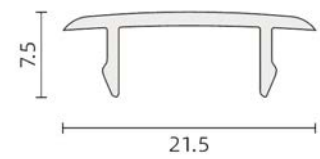

ALPS TRACK | ACCESSORIES

RECESSED
3 CIRCUIT

END CAP

Material	PC UL94V0 + Steel + Copper
Net weight	11g
Fixation	Recessed

TRACK COVER

Material	PC UL94V0
Finish	Black/White
Length	3m
Net weight	200g
Fixation	Surface / susp.

TRACK L COVER

Material	PC UL94V0
Finish	Black/White
Net weight	15g
Fixation	Recessed

TRACK CONNECTOR COVER

Material	PC UL94V0
Finish	Black/White
Net weight	9g
Fixation	Recessed

01189 889414

sales@darklightdesign.com

darklightdesign.com

Darklight Design
Unit 10 Brookside Business Centre
Church Road
Swallowfield
Reading
Berkshire
RG7 1TH