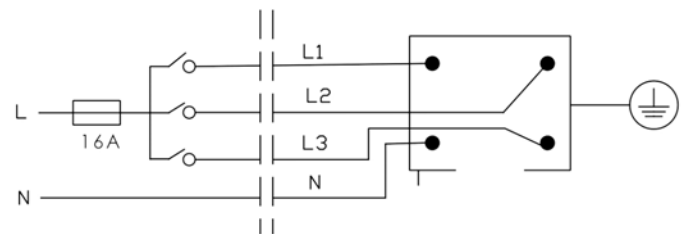

CONNECTION DIAGRAMS