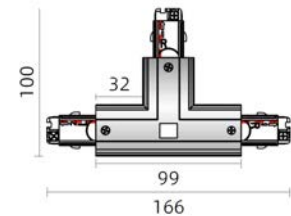

## COUPLER

Material	PC UL94V0 + Copper + Steel
Net weight	27g
Fixation	Recessed / surface

## X CONNECTOR

Material	PC UL94V0 + Copper + Steel
Net weight	230g
Fixation	Recessed / surface

## T CONNECTOR

Material	PC UL94V0 + Copper + Steel
Net weight	185g
Fixation	Recessed / surface