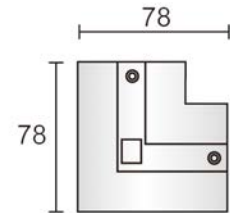

ALPS TRACK | ACCESSORIES

RECESSED
3 CIRCUIT

END CAP

Material	PC UL94V0 + Steel + Copper
Net weight	11g
Fixation	Recessed

TRACK COVER

Material	PC UL94V0
Finish	Black/White
Length	3m
Net weight	200g
Fixation	Surface / susp.

TRACK L COVER

Material	PC UL94V0
Finish	Black/White
Net weight	15g
Fixation	Recessed

TRACK CONNECTOR COVER

Material	PC UL94V0
Finish	Black/White
Net weight	9g
Fixation	Recessed

01189 889414

sales@darklightdesign.com

darklightdesign.com

Darklight Design
Unit 10 Brookside Business Centre
Church Road
Swallowfield
Reading
Berkshire
RG7 1TH