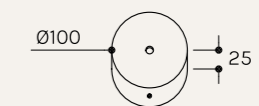

BACKPLATE OPTIONS

SKU

OOH.112

BP05

Typology

Pendant lights

Materials

Brass structure

Finishes

Available in different finishes,
all the different options at the
end of the catalogue