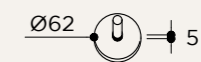

Materials

Brass structure

Finishes

Available in different finishes,  
all the different options at the  
end of the catalogue

BP06

Model  
24 V DC

84 W

Model  
240 V AC