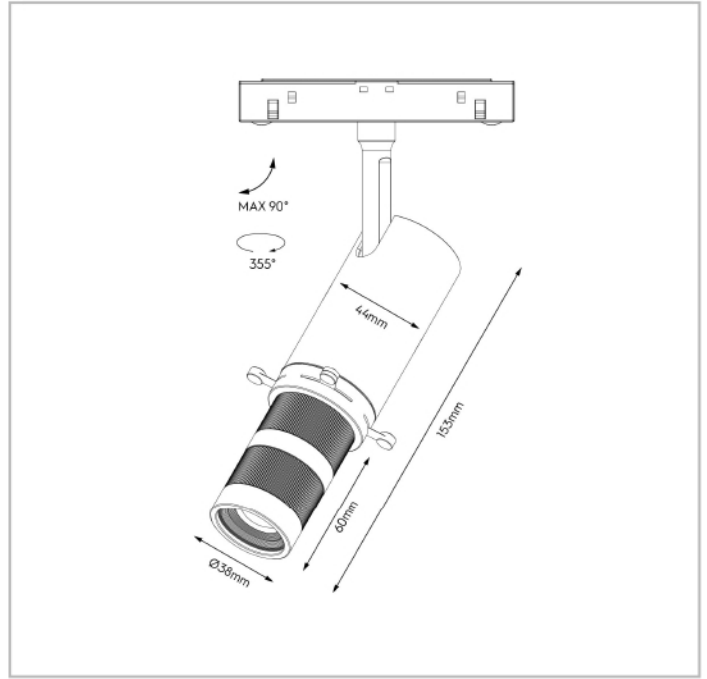

DLD FRAME ADJUSTABLE TRACK SPOT LIGHT

Luminous Flux

350lm (3000K) | 420lm (4000K)

CRI

90

CCT

3000K | 4000K

System Power

Black | White

IP Rating

IP20

Net Weight

0.36kg

Dimensions

Ø44mm x 154mm

Power Supply