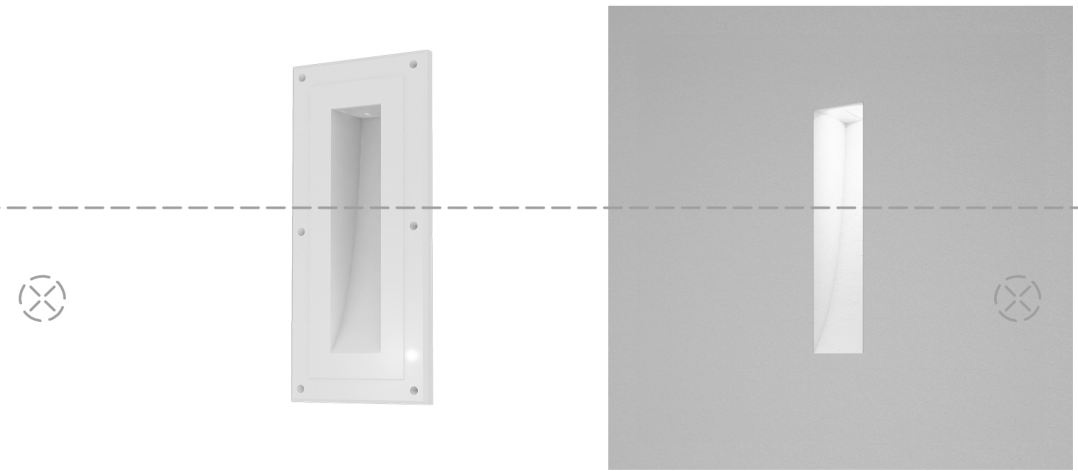

pattern to make the recess

wall ceiling

Recessed Wall Lamp
Ray 20 code: 01.AB.015

Finishes
Natural Plaster Finish

Dimensions / Weight
280x127x56mm / 820g/pc

Lamp Holder
GU 10 (included)

Lamp type / Max consumption / Voltage
MR11 Led or Halogen / 35Watt / 220-240V
note: This recessed wall lamp can also be used with GU 5.3 or GU 4 / MR11 / 12V