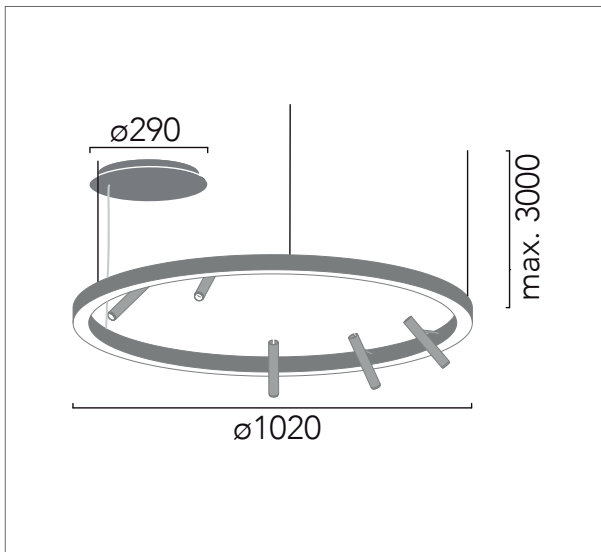

TR 100 Down Stick

Josep Ll. Xuclà