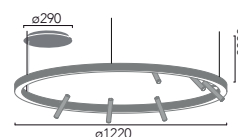

TR 50 Down Stick 1150

TR 70 Down Stick 1151

TR 100 Down Stick 1152

TR 120 Down Stick 1153

Luz / light

1150 TR 50 Down Stick

LED 12W (2 spots x 6W) 562lm - LED 32W 1693lm

1151 TR 70 Down Stick

LED 24W (4 spots x 6W) 1124lm - LED 48W 2540lm

1152 TR 100 Down Stick

LED 30W (5 spots x 6W) 1405lm - LED 54W 3683lm

1153 TR 120 Down Stick

LED 36W (6 spots x 6W) 1686lm - LED 90W 4733lm

200/240V 50/60Hz 2700K - 3000K - 4000K