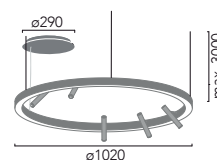

TR 100 Down Stick 1152