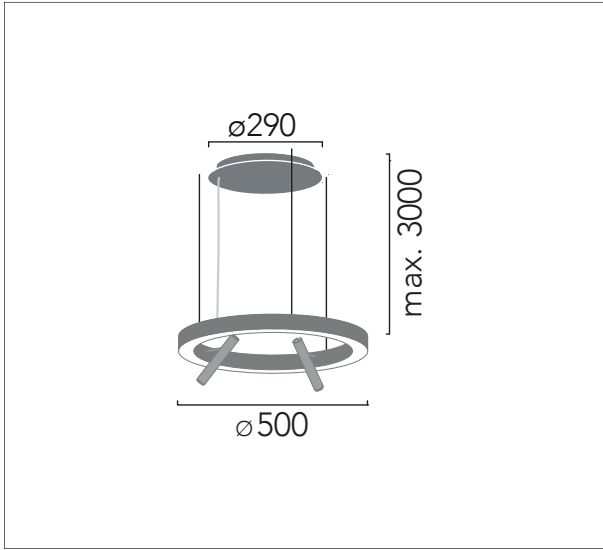

TR 50 Down Stick

Josep Ll. Xuclà