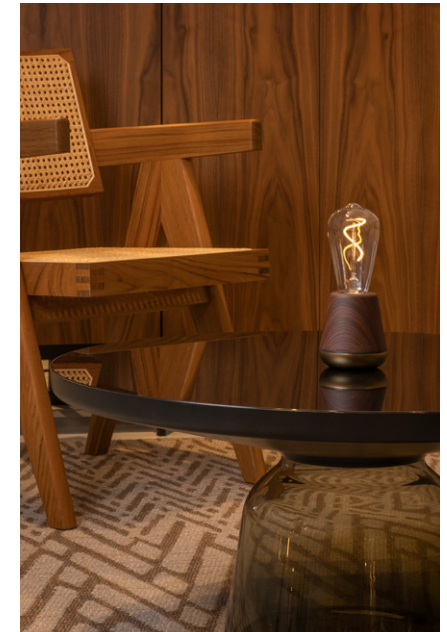

One

Materials

Base aluminium
Cover PBT or aluminium
Bulb glass
Seals silicon

Environment

IP65 - waterproof*

Battery life

Candle: > 140 hours
Ambient: > 80 hours
Work: > 40 hours

Smart version available

Zigbee 3.0. Compatible with Hue, Tuya and IKEA Tradfri.

Lumen

	☀	☀	☀
Clear bulb	8	16	42
Smoked bulb	2	3	9

* from production batch 06.2022 onwards