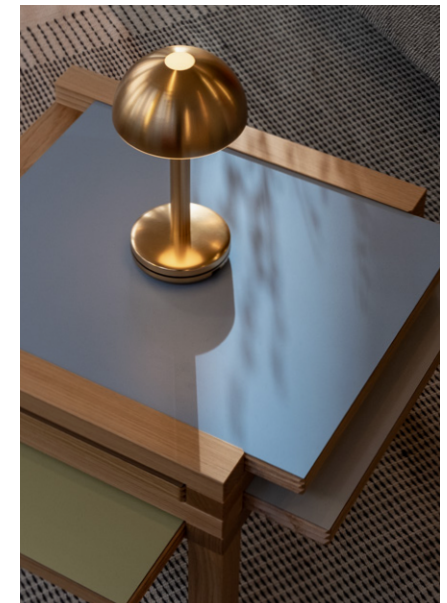

Bug

Materials

Base aluminium
Shade aluminium and PC
Seals silicon

Environment

IP65 – waterproof

Battery life

Candle: > 170 hours
Ambient: > 70 hours
Work: > 35 hours

Smart protocol

Zigbee 3.0. Compatible with Hue, Tuya and IKEA Tradfri.