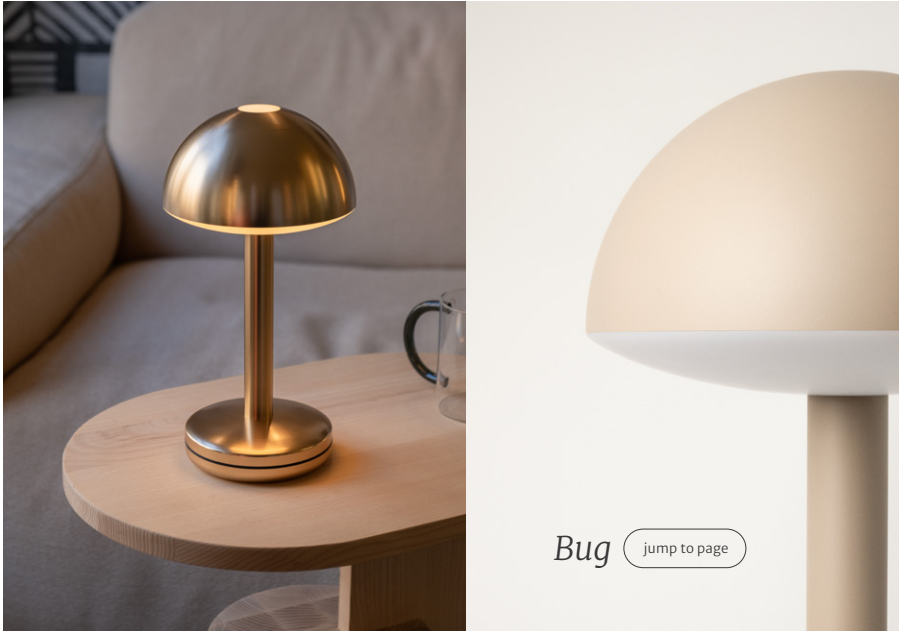

New

Bug [jump to page](#)