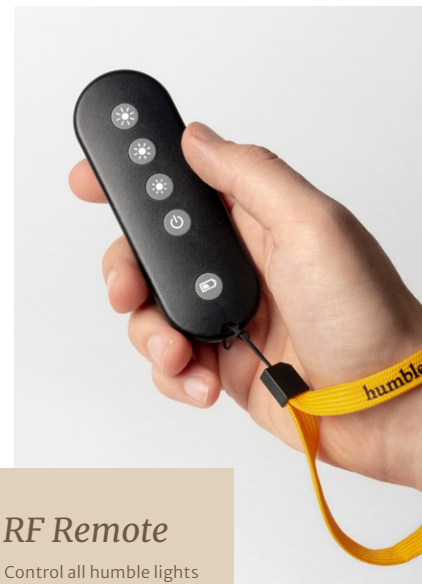

Bulbs & Accessories

Travel Case

Carry and protect your Humble One or Two.

Wireless chargers

Available in several configurations. See page 32.

RF Remote

Control all humble lights within a 10m radius.

Collection overview