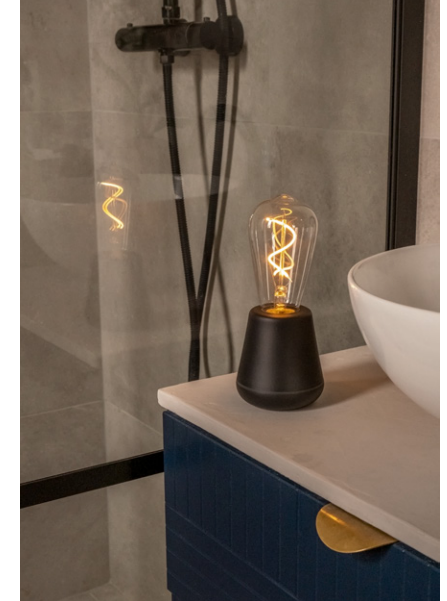

One Outdoor

Materials

Base aluminium
Cover PBT
Bulb impact-resistant PET
Seals silicon

Environment

IP65 - waterproof

Battery life

Candle: > 140 hours
Ambient: > 80 hours
Work: > 40 hours

Lumen

Clear bulb	8	16	42