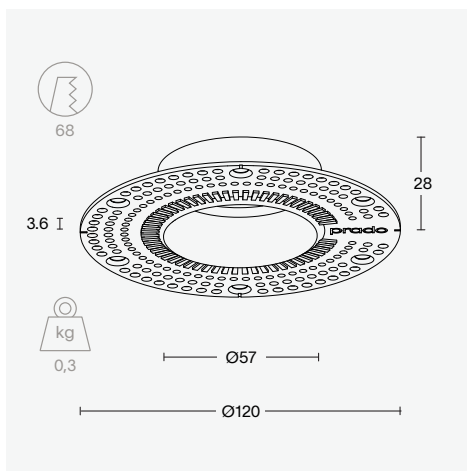

plaster ring Ø57

tech specs

kit size Ø 120 h 28

cut-out size Ø 68 h XX

location ceiling indoor

weight 0.2 kg

order number

8000 - 0003

plaster ring Ø57