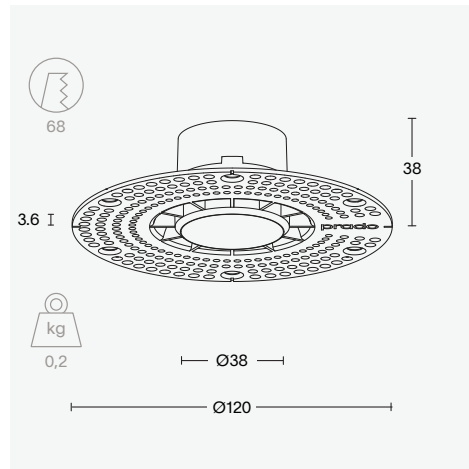

plaster ring Ø38

tech specs

kit size Ø 120 h 38

cut-out size Ø 68 h XX

location ceiling indoor

weight 0.2 kg

order number

8000 - 0004

plaster ring Ø38