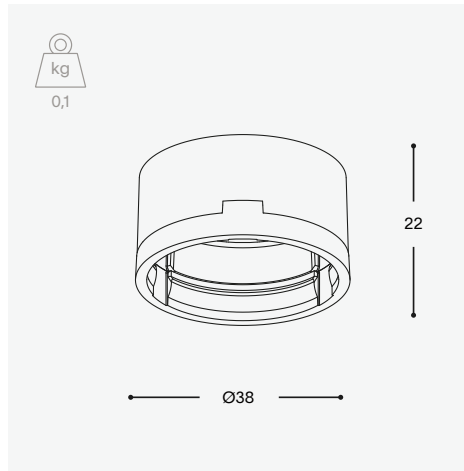

clt csc ring Ø38

tech specs

kit size Ø 38 h 22

cut-out size consult installation manual

location ceiling indoor

application CLT / cold stretch ceiling

weight 0.1 kg

order number

8000 - 0014

clt csc ring Ø 38