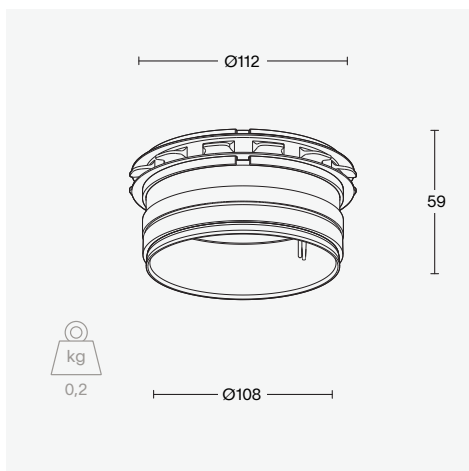

clt csc ring Ø108

tech specs

kit size	Ø 112 h 59
cut-out size	consult installation manual
ventilation specs	fits into every Ø 125 duct
location	ceiling indoor
application	CLT / cold stretch ceiling
weight	0.2 kg

order number

8000 - 0011	clt csc ring Ø108
-------------	-------------------