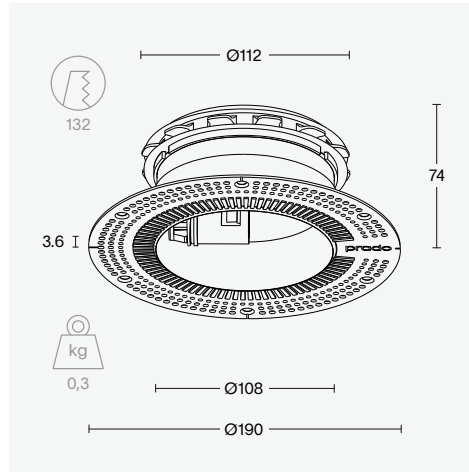

plaster ring Ø108

tech specs

kit size Ø 190 h 74

cut-out size Ø 132 h 85

ventilation specs fits into every Ø 125 duct

location ceiling indoor

weight 0.3 kg

order number

8000 - 0001

plaster ring Ø108