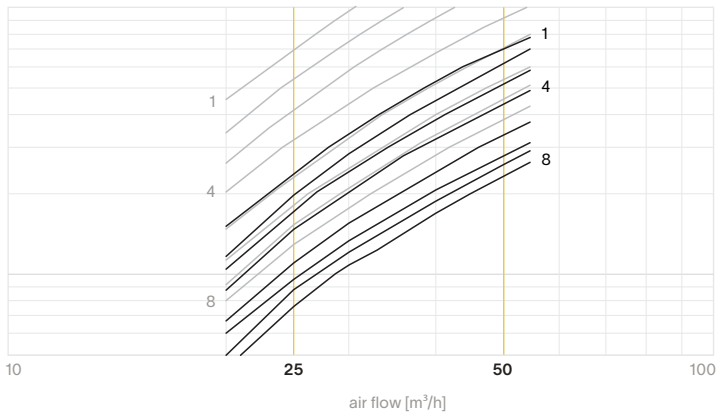

light + ventilation long

ventilation - capacity graphs

air extraction