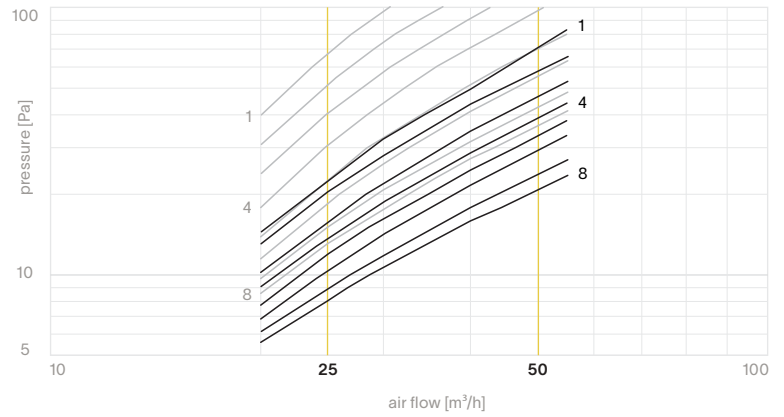

air supply*

— with 25m³/h ring

— without 25m³/h ring

*downward airflow not suited for installation in or above comfort zones

accessoires

installation

8000 - 0001	plaster ring Ø108
8000 - 0021	clt csc ring Ø108

drivers

8000 - 0021	DALI dimmable driver 38W
8000 - 0022	1-10V dimmable driver 36W
8000 - 0023	non-dimmable driver 42W
8000 - 0026	DALI dimmable driver 60W
8000 - 0027	DALI deep dim driver 20W