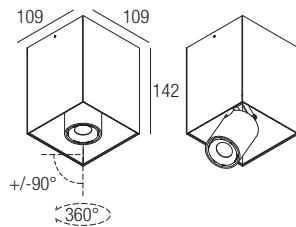

Supply current
230VAC

Power
10W

CRI
85-93

2-Step MacAdam

Dimensions

Photometric diagrams

CCT/CRI/Flux

	CRI85	CRI93
2700K	890lm	840lm
3000K	1000lm	930lm
4000K	1040lm	960lm