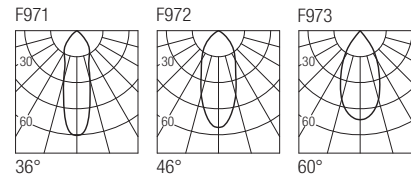

Supply current
230VAC

Power
10W

CRI
85-93

2-Step MacAdam

Dimensions

Photometric diagrams

CCT/CRI/Flux

	CRI85	CRI93
2700K	890lm	840lm
3000K	1000lm	930lm
4000K	1040lm	960lm