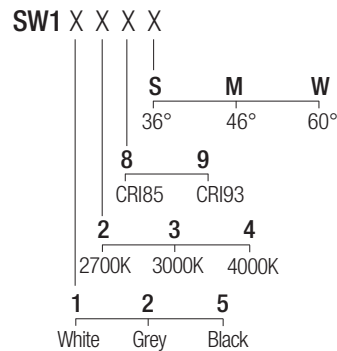

CCT/CRI/Flux

	CRI85	CRI93
2700K	890lm	840lm
3000K	1000lm	930lm
4000K	1040lm	960lm

Code construction