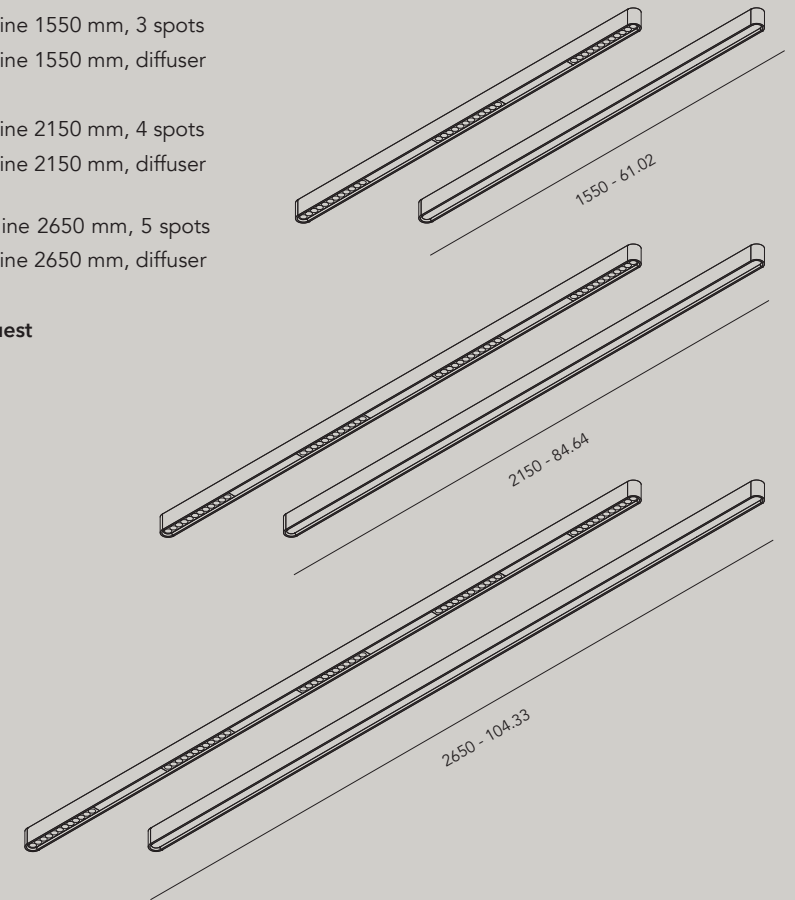

Custom configuration on simple request

1. **AA Finish**
2. 01 black
   - 02 white
   - 21 black alu brushed
   - 22 natural alu brushed
   - 23 brass alu brushed
   - 25 bronze alu brushed
   - 26 dark bronze alu brushed

1. **00 Suspension**
2. 00 surface
   - 01 pendant 2m
   - 02 pendant 6m

1. **BBBB Light**
2. 9527 cri >95, 2700K
   - 9530 cri >95, 3000K
   - 9540 cri >95, 4000K - on request

1. **CCC Down Light**

001	frosted ice diffuser	measurement in process
002	microprism diffuser	measurement in process
200	20 deg spots	1090lm - 5650cd/spot
300	30 deg spots	1055lm - 3310cd/spot
600	60 deg spots	1090lm - 1200cd/spot

1. **DD Dimming**
2. ND no dimming
   - DA dali (0/1-10V, switchDIM, Casambi through interface)

1. **EE Up Light**
2. 001 none
   - 002 upright (same color light as downlight)