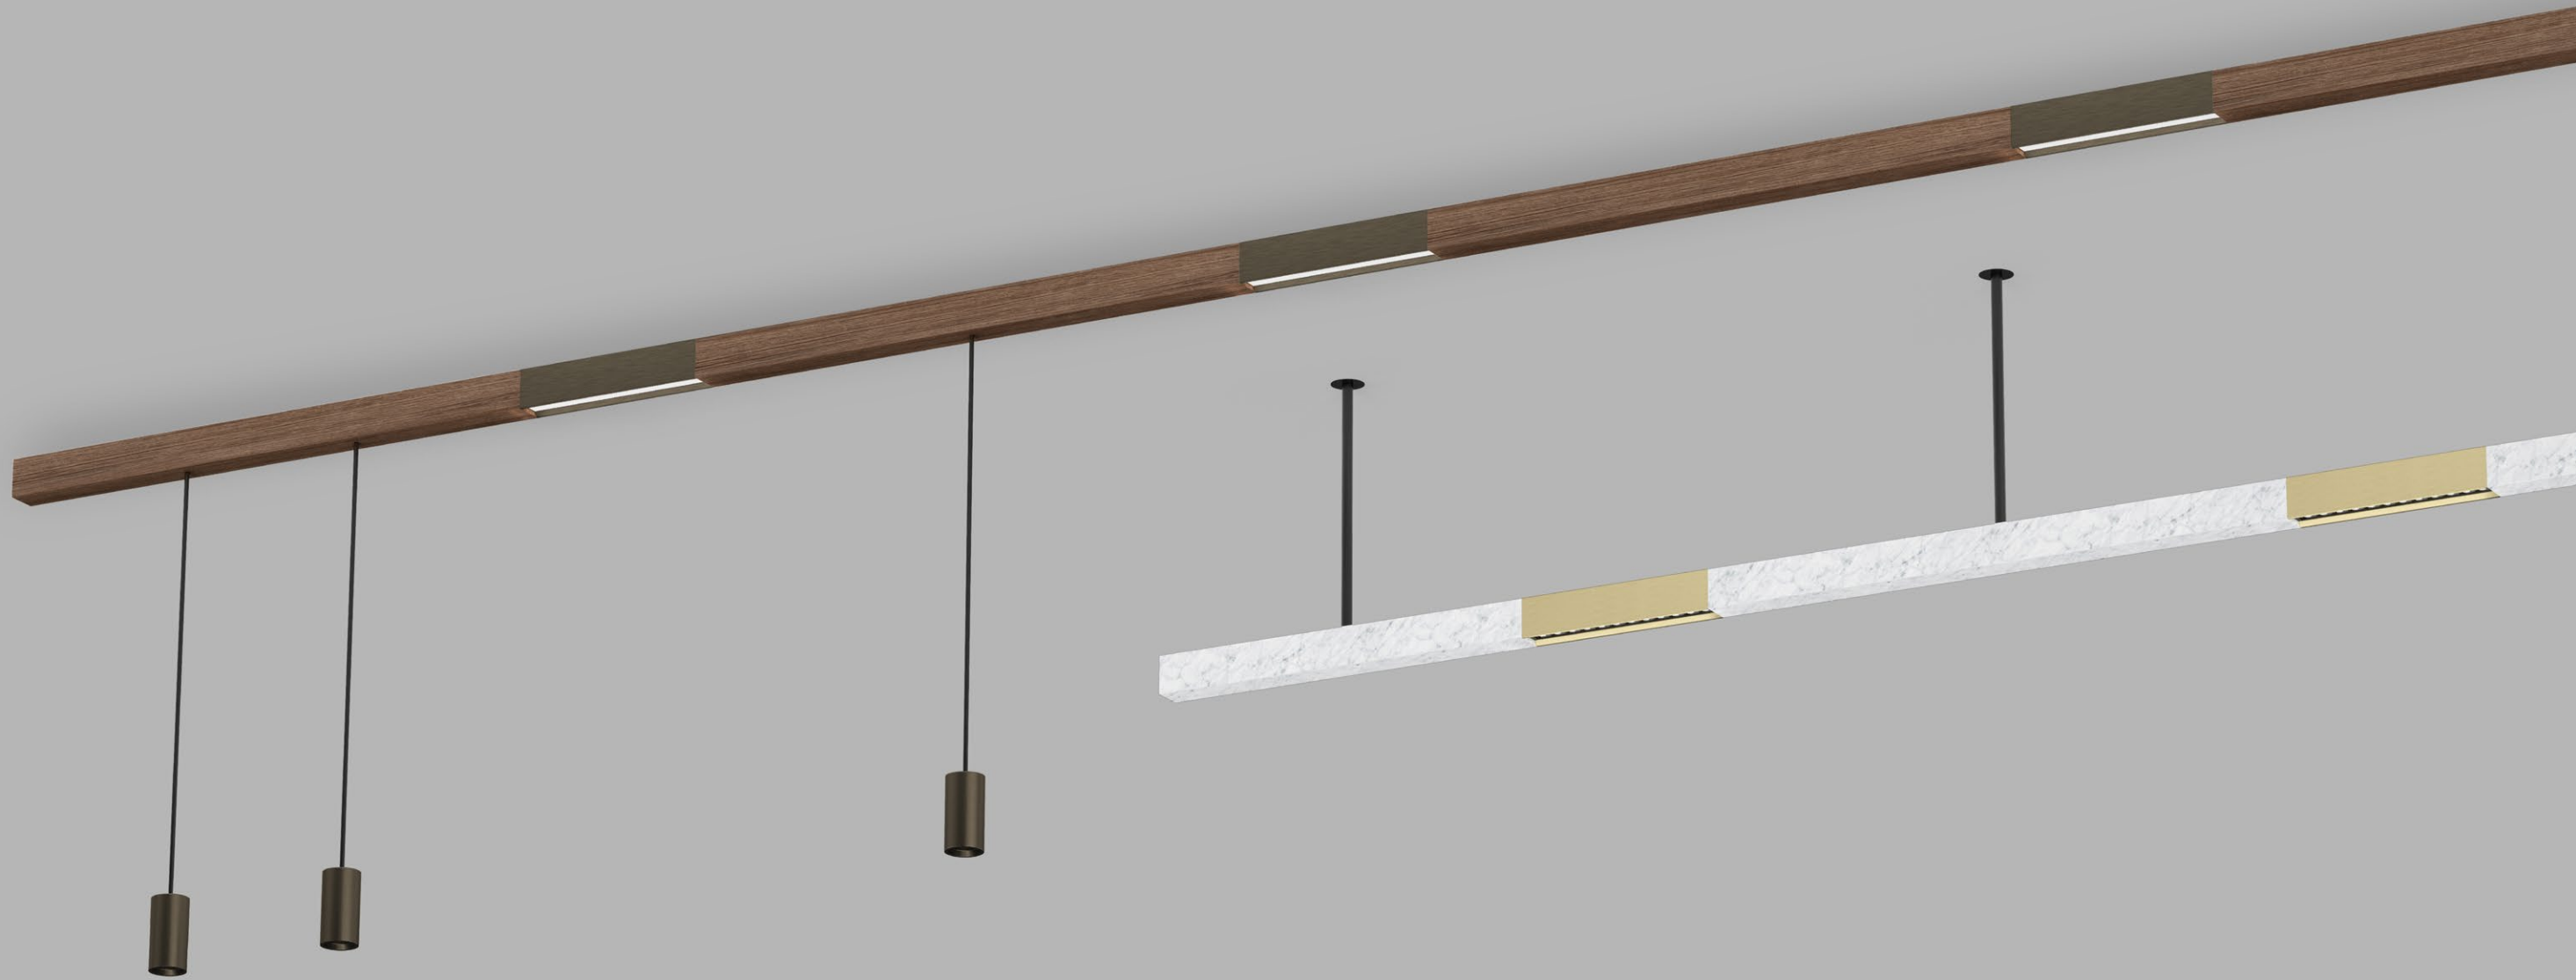

°bloc line ^{new}

Bloc is now available as full length profile.
Choose your down and up lights.

Wall

300, 600 mm
or custom

°bloc

°bloc

85

The first linear lighting system available in a wide variety of high quality materials to offer a solution to your unique requirements.

Interchangeable °bloc units clip onto a surface mounted track.

Design by etre moderne

new

new

*bloc.spot, walnut & brass brushed & *bloc, walnut & white carrara
House, Belgium - architect Pascal François - photograph by Thomas De Bruyne (cafeine.be)

Accessories

- 20252.0000 bloc track pendant 2 m steel cable suspension (incl. elec. cable)
- 20253.0000 bloc track pendant 2 m steel cable suspension
- 20254.0000 bloc track pendant 2 m bar suspension (incl. elec. cable)
- 20255.0000 bloc track pendant 2 m bar suspension

It is recommended not to place two elements with light next to each other.
A bloc.stripe or a bloc.spot should be placed between two elements without light (full material).

Powersupply in bloc elements