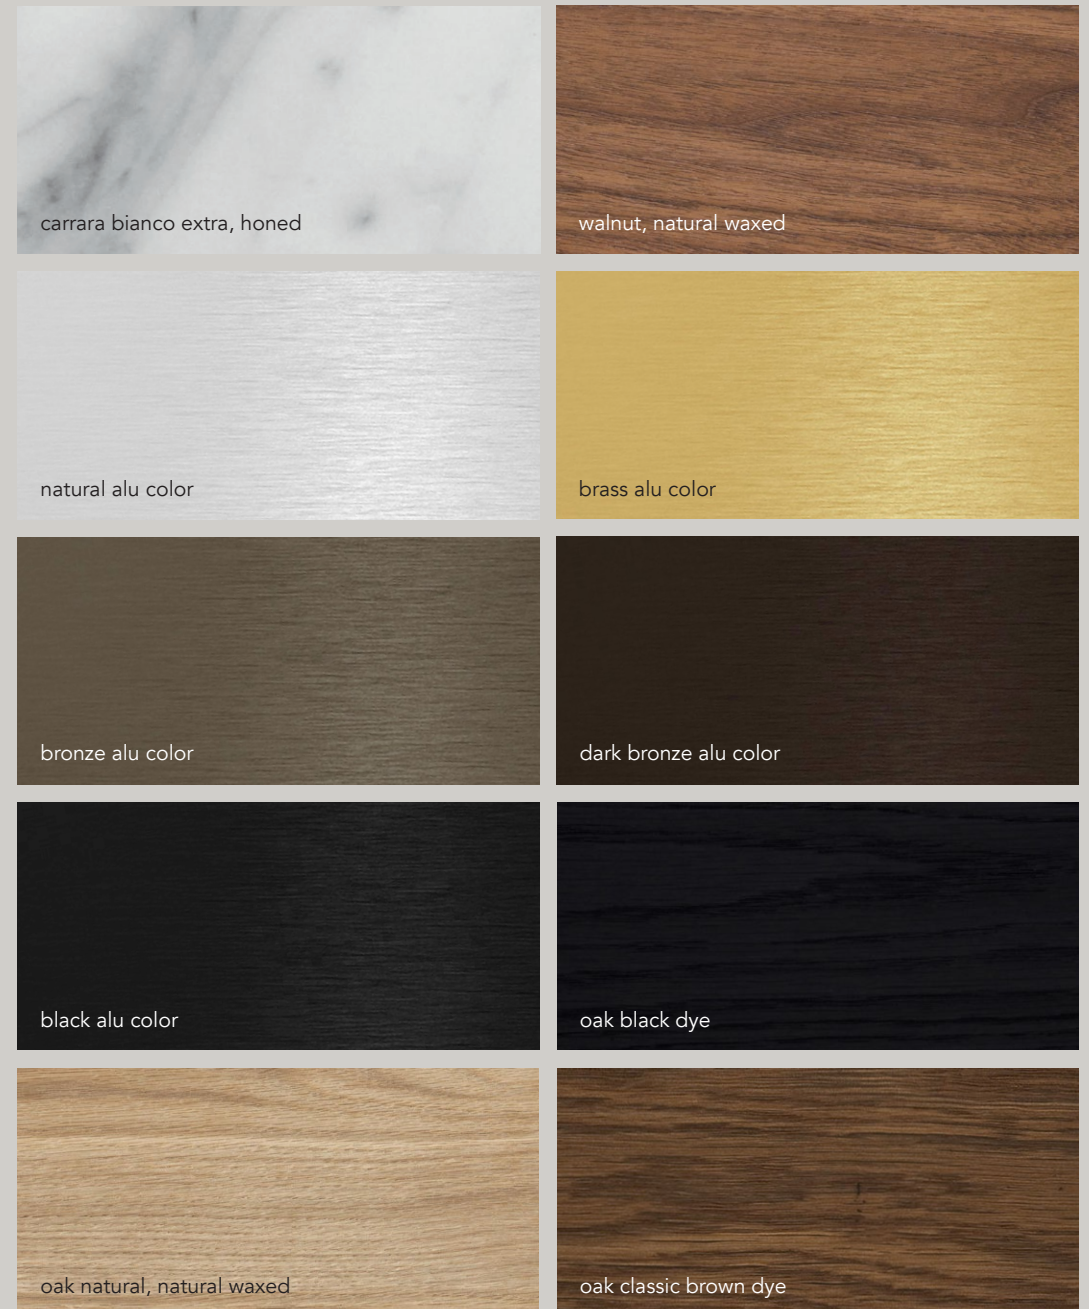

40	walnut, natural waxed
41	oak natural, natural waxed
42	oak classic brown dye
43	oak intense black dye
61	carrara bianco extra, honed

BBBB	Light
9527	cri >95, 2700K
9530	cri >95, 3000K
9540	cri >95, 4000K - on request

bloc
300-600-900

bloc end
300-600-900

bloc end round
300-600-900

AA Finish

- 01 black
- 02 white
- 40 walnut, natural waxed
- 41 oak natural, natural waxed
- 42 oak classic brown dye
- 43 oak intense black dye
- 61 carrara bianco extra, honed

Custom material on request
Oak can be dyed in reference color

00 Driver

- 00 not included
- 01 power supply 100W included

°bloc colors

scale 1/1 - Differences in colors and patterns may occur since these are natural materials.