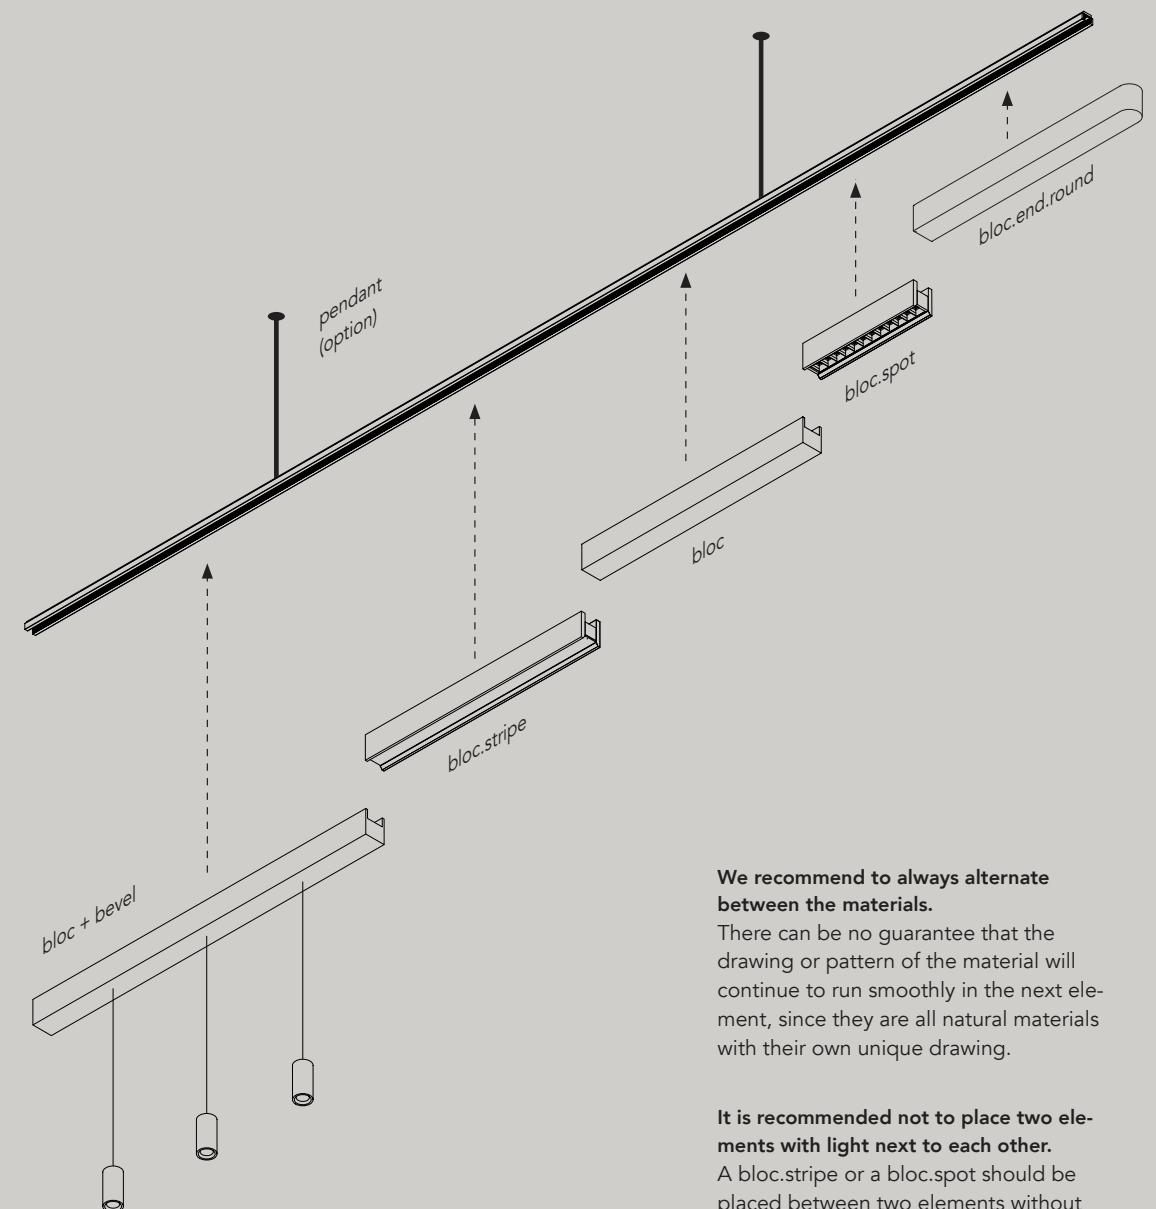

°bloc line ^{new}

Bloc is now available as full length profile.
Choose your down and up lights.

Wall

300, 600 mm
or custom

°bloc

°bloc

85

The first linear lighting system available in a wide variety of high quality materials to offer a solution to your unique requirements.

°BLOC.STRIPE brass brushed & °BLOC walnut
House Aalst, Belgium - architect Pascal François - photograph by Jeroen Verrecht

set-up guide

Order Code	BBBB	Length
20000.0100.BBBB bloc track black	0300	300 mm
	1000	1000 mm
	2000	2000 mm
	3000	3000 mm

Accessories

- 20252.0000 bloc track pendant 2 m steel cable suspension (incl. elec. cable)
- 20253.0000 bloc track pendant 2 m steel cable suspension
- 20254.0000 bloc track pendant 2 m bar suspension (incl. elec. cable)
- 20255.0000 bloc track pendant 2 m bar suspension

It is recommended not to place two elements with light next to each other.
A bloc.stripe or a bloc.spot should be placed between two elements without light (full material).

Powersupply in bloc elements