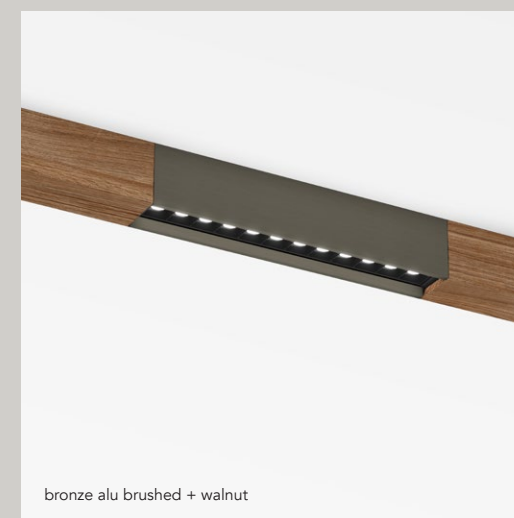

20304.AA00.BBBB.CCC.DD
 bloc spot 300 - round reflector end
20305.AA00.BBBB.CCC.DD
 bloc spot 300 - round reflector end high output

AA Finish

- 01 black coated
- 02 white coated
- 21 black alu brushed
- 22 natural alu brushed
- 23 brass alu brushed
- 25 bronze alu brushed
- 26 dark bronze alu brushed