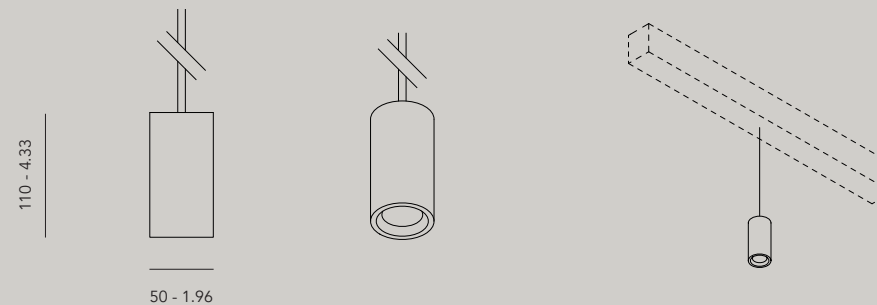

°bloc.bevel

materials aluminium coated or anodised / PC
weight 600gr / 1.32lb
voltage 48 Vdc
wattage 8,2 W
ugr <19
dimming DALI, 0-10V, 1-10V, switchDIM, Casambi, Google Home & Amazon Alexa*
*from Q3 2020

IP20

Natural
anodised
aluminum

Brass
anodised
aluminum

Bronze
anodised
aluminum

Dark Bronze
anodised
aluminum