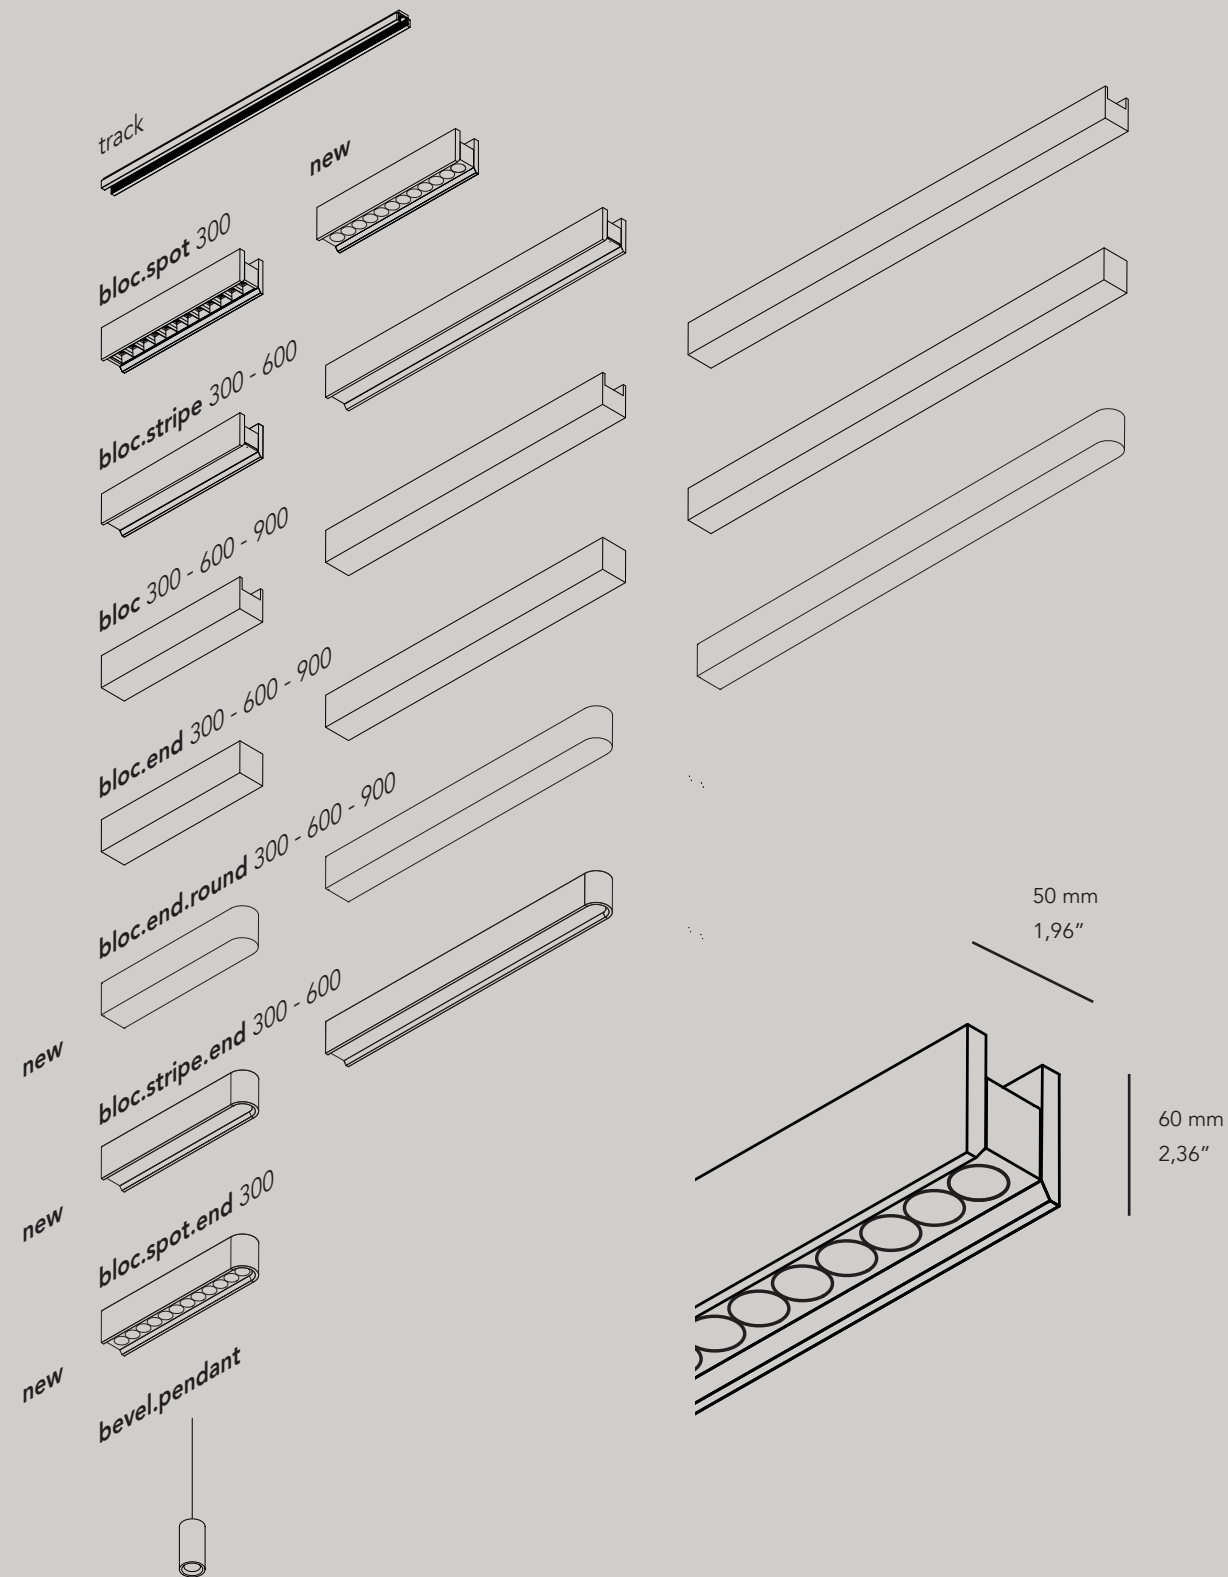

set-up guide