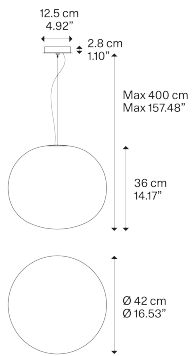

Volum,
Design by Snøhetta

Model Volum 42

The *Volum* collection is the re-interpretation of a lighting archetype from the point of view of an international design and architecture studio. It is a product that offers the same level of functionality and aesthetics from every point in the space and, at the same time, celebrates the art of glassmaking. Designed to fill a space with a 360-degree illumination, *Volum* glows uniformly in all directions providing a calming and coherent radiance.

Volum 42

Light source

E27 LED
1 x 25 W

Ø max 9.8 cm
Ø max 3.74"

Bulb not included

Structure: Methacrylate

Polished White

Diffuser: Blown glass

Polished White

Code

18720 1200

Net weight: 4.00 kg

Parcels: 2

IP20

Energy Saving

Dim Triac