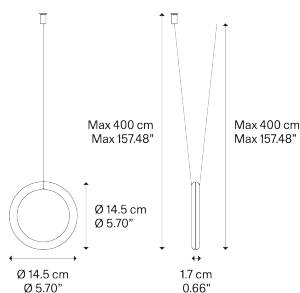

IVY V, Design by Vittorio Massimo

Model IVY V

IVY is a minimal, geometric lighting piece composed of a ring hanging on a cable, which gives power to a made to measure LED module. Designed with single and double cables (IVY I and IVY V respectively), IVY responds to the need for flexibility, an increasingly contemporary theme in architectural practice and restoration, allowing the luminaire to be released from its ceiling derivation.

IVY V

Light source

LED
2700 K
3 W / 450 lm
350 mA
CRI 90
MacAdam 3-Step

LED
3000 K
3 W / 480 lm
350 mA
CRI 90
MacAdam 3-Step

LED and driver included

Structure: Metal

 Matte Black – 9005

 Matte Champagne

17820 6735

Net weight: 0.58 kg

Parcels: 1

IP20

Energy Saving 

Dim Triac 

Energy efficiency class

2700 K